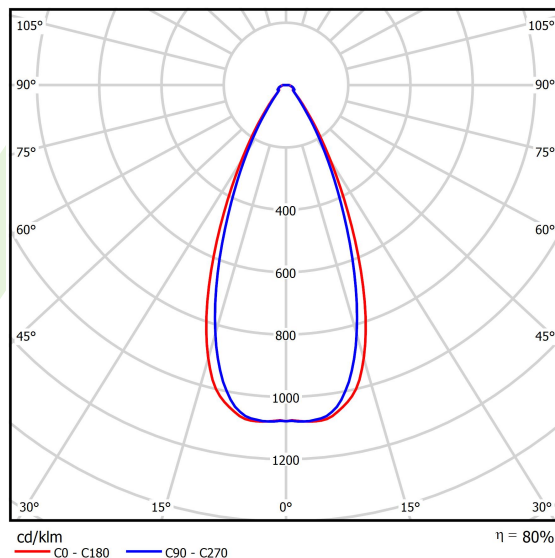

Product: STREETPARK MINI LED PREMIUM HO 3500 NARROW E IP66 21 740

Index: 19.3176.0003.21

Description

Powder painted aluminum cast housing highly weather proof. Luminaire is equipped with adjustable handle designed for mounting on posts and arms of 48 mm diameter. Level of tightness IP66. Diffuser is made of hardened glass. Following color temperatures are available: 4000 K. It is possible to program an autonomous multi-level or manual power reduction for specific customer needs by using a specialized power supply in the luminaire. The luminaires have overvoltage protection as standard based on the functionality of the power supplies.

Light source	LED
Luminous flux LED [lm]	3280
LED power [W]	22
Luminaire luminous flux [lm]	2610
Power of luminaire [W]	25
Luminaire's light efficiency [lm/W]	104,4
Color of the light [K]	4000
CRI	>70
Beam angle [°]	(C0-C180) / (C90-C270) - 48° / 44,2°
Protection against electric shock	I
Protection degree	IP66
Voltage	220..240 V, 50..60 Hz
Lifetime of LED sources [h]	100000
Lx/By	L80/B10
Operating temperature range [°C]	-40 ÷ 40
Driver	standard on/off (E)
Power factor cos φ	>0,95
Circuit load capacity	15 (B10), 25 (B16), 25 (C10), 40 (C16)

Mechanical data

Assembly	mounted on poles
Material	aluminum
Color	RAL 9006 (grey)
Diffuser	hardened transparent glass
Impact resistant	IK09
Dimensions [mm]	507 x 209 x 144

A graph of light

Accessories

Index 50EL60/48X100
Name Redukcja słupa 60/48x100 do oprawy