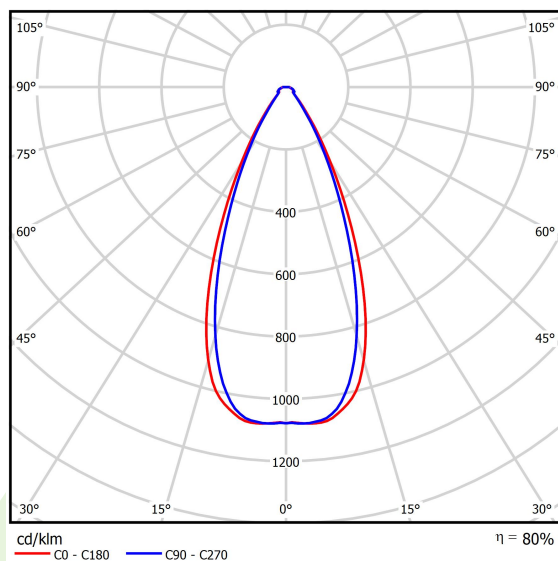

Product: STREETPARK MINI LED PREMIUM HO 3500 NARROW E IP66 21 740

Index: 19.3176.0003.21

Description

Powder painted aluminum cast housing highly weather proof. Luminaire is equipped with adjustable handle designed for mounting on posts and arms of 48 mm diameter. Level of tightness IP66. Diffuser is made of hardened glass. Following color temperatures are available: 4000 K. It is possible to program an autonomous multi-level or manual power reduction for specific customer needs by using a specialized power supply in the luminaire. The luminaires have overvoltage protection as standard based on the functionality of the power supplies.

Product information

Category	Outdoor luminaires
Family	STREETPARK MINI LED PREMIUM
Name	STREETPARK MINI LED PREMIUM HO 3500 NARROW E IP66 21 740
Index	19.3176.0003.21

Light and electrical data

Light source	LED
Luminous flux LED [lm]	3280
LED power [W]	22
Luminaire luminous flux [lm]	2610
Power of luminaire [W]	25
Luminaire's light efficiency [lm/W]	104,4
Color of the light [K]	4000
CRI	>70
SDCM (LED sources)	5
Beam angle [°]	(C0-C180) / (C90-C270) - 48° / 44,2°
Protection against electric shock	I
Protection degree	IP66
Voltage	220..240 V, 50..60 Hz
Lifetime of LED sources [h]	100000
Lx/By	L80/B10
Operating temperature range [°C]	-40 ÷ 40
Driver	standard on/off (E)
Power factor cos φ	>0,95
Circuit load capacity	15 (B10), 25 (B16), 25 (C10), 40 (C16)

Mechanical data

Assembly	mounted on poles
Material	aluminum
Color	RAL 9006 (grey)
Diffuser	hardened transparent glass
Impact resistant	IK09
Dimensions [mm]	507 x 209 x 144

A graph of light

Accessories

Index 50EL60/48X100