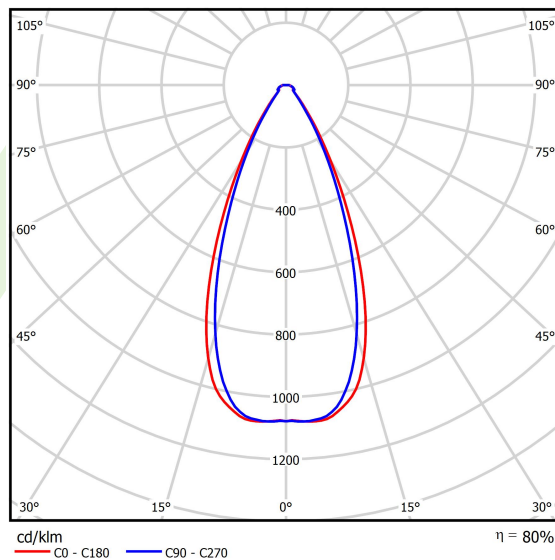

Mechanical data

Assembly	mounted on poles
Material	aluminum
Color	RAL 9006 (grey)
Diffuser	hardened transparent glass
Impact resistant	IK09
Dimensions [mm]	507 x 209 x 144

A graph of light