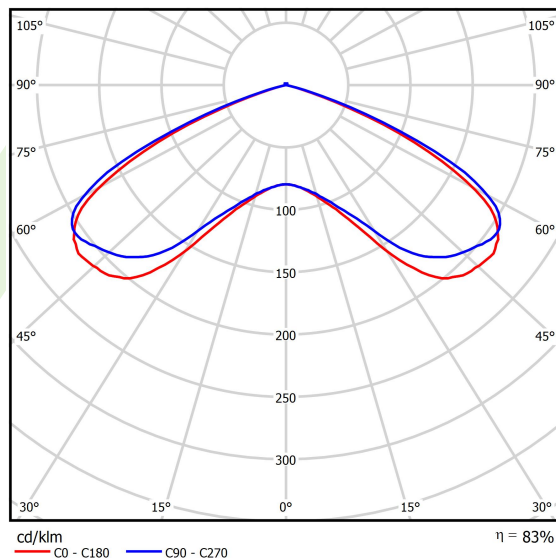

## Light and electrical data

Light source	<b>LED</b>
Luminous flux LED [lm]	<b>3280</b>
LED power [W]	<b>22</b>
Luminaire luminous flux [lm]	<b>2710</b>
Power of luminaire [W]	<b>25</b>
Luminaire's light efficiency [lm/W]	<b>108,4</b>
Color of the light [K]	<b>4000</b>
CRI	<b>&gt;70</b>
Beam angle [°]	<b>(C0-C180) / (C90-C270) - 132,8° / 135,2°</b>
Protection against electric shock	<b>I</b>
Protection degree	<b>IP66</b>
Voltage	<b>220..240 V, 50..60 Hz</b>
Lifetime of LED sources [h]	<b>100000</b>
Lx/By	<b>L80/B10</b>
Operating temperature range [°C]	<b>-40 ÷ 40</b>
Driver	<b>standard on/off (E)</b>
Power factor cos φ	<b>&gt;0,95</b>
Circuit load capacity	<b>15 (B10), 25 (B16), 25 (C10), 40 (C16)</b>

## A graph of light