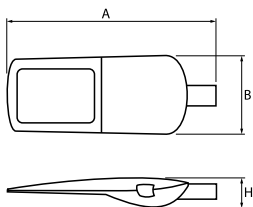

## Description

Powder painted aluminum cast housing highly weather proof. Luminaire is equipped with adjustable handle designed for mounting on posts and arms of 48 mm diameter. Level of tightness IP66. Diffuser is made of hardened glass. Following color temperatures are available: 4000 K. It is possible to program an autonomous multi-level or manual power reduction for specific customer needs by using a specialized power supply in the luminaire. The luminaires have overvoltage protection as standard based on the functionality of the power supplies.

## Light and electrical data

Light source	<b>LED</b>
Luminous flux LED [lm]	<b>3280</b>
LED power [W]	<b>22</b>
Luminaire luminous flux [lm]	<b>2710</b>
Power of luminaire [W]	<b>25</b>
Luminaire's light efficiency [lm/W]	<b>108,4</b>
Color of the light [K]	<b>4000</b>
CRI	<b>&gt;70</b>
SDCM (LED sources)	<b>5</b>
Beam angle [°]	<b>(C0-C180) / (C90-C270) - 132,8° / 135,2°</b>
Protection against electric shock	<b>I</b>
Protection degree	<b>IP66</b>
Voltage	<b>220..240 V, 50..60 Hz</b>
Lifetime of LED sources [h]	<b>100000</b>
Lx/By	<b>L80/B10</b>
Operating temperature range [°C]	<b>-40 ÷ 40</b>
Driver	<b>standard on/off (E)</b>
Power factor cos φ	<b>&gt;0,95</b>
Circuit load capacity	<b>15 (B10), 25 (B16), 25 (C10), 40 (C16)</b>

## Mechanical data

Assembly	<b>mounted on poles</b>
Material	<b>aluminum</b>
Color	<b>RAL 9006 (grey)</b>
Diffuser	<b>hardened transparent glass</b>
Impact resistant	<b>IK09</b>
Dimensions [mm]	<b>507 x 209 x 144</b>