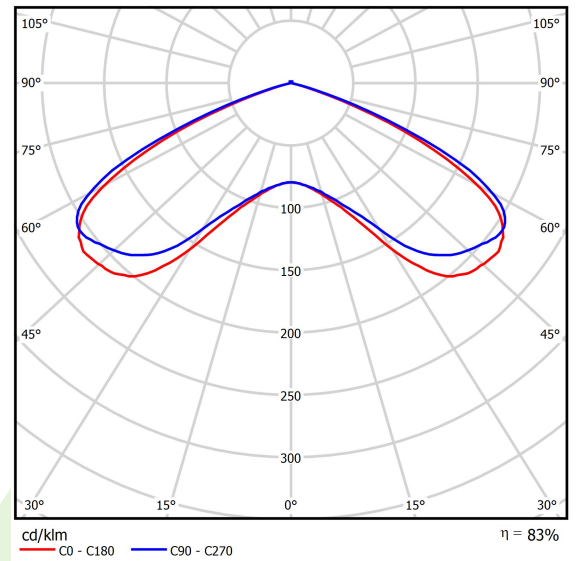

## Light and electrical data

Light source	<b>LED</b>
Luminous flux LED [lm]	<b>3280</b>
LED power [W]	<b>22</b>
Luminaire luminous flux [lm]	<b>2710</b>
Power of luminaire [W]	<b>25</b>
Luminaire's light efficiency [lm/W]	<b>108,4</b>
Color of the light [K]	<b>4000</b>
CRI	<b>&gt;70</b>
SDCM (LED sources)	<b>5</b>
Beam angle [°]	<b>(C0-C180) / (C90-C270) - 132,8° / 135,2°</b>
Protection against electric shock	<b>I</b>
Protection degree	<b>IP66</b>
Voltage	<b>220..240 V, 50..60 Hz</b>
Lifetime of LED sources [h]	<b>100000</b>
Lx/By	<b>L80/B10</b>
Operating temperature range [°C]	<b>-40 ÷ 40</b>
Driver	<b>standard on/off (E)</b>
Power factor cos φ	<b>&gt;0,95</b>
Circuit load capacity	<b>15 (B10), 25 (B16), 25 (C10), 40 (C16)</b>

## A graph of light