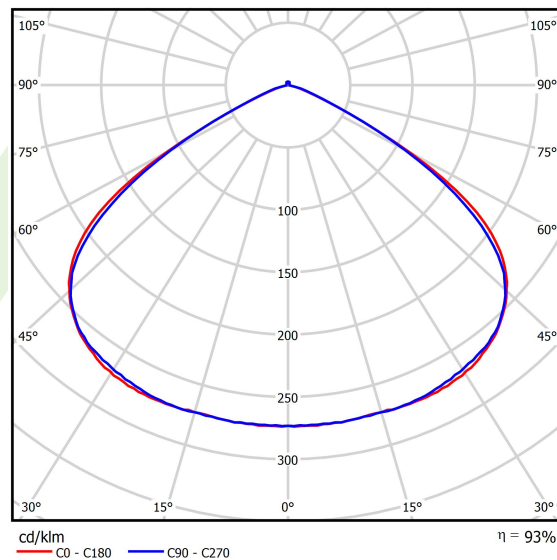

## Light and electrical data

Light source	<b>LED</b>
Luminous flux LED [lm]	<b>5755</b>
LED power [W]	<b>37</b>
Luminaire luminous flux [lm]	<b>5363</b>
Power of luminaire [W]	<b>42</b>
Luminaire's light efficiency [lm/W]	<b>127,7</b>
Color of the light [K]	<b>4000</b>
CRI	<b>&gt;70</b>
Beam angle [°]	<b>(C0-C180) / (C90-C270) - 119° / 117,6°</b>
Protection against electric shock	<b>I</b>
Protection degree	<b>IP66</b>
Voltage	<b>220..240 V, 50..60 Hz</b>
Lifetime of LED sources [h]	<b>100000</b>
Lx/By	<b>L80/B10</b>
Operating temperature range [°C]	<b>-40 ÷ 40</b>
Driver	<b>standard on/off (E)</b>
Power factor cos φ	<b>&gt;0,95</b>
Circuit load capacity	<b>15 (B10), 25 (B16), 25 (C10), 40 (C16)</b>

## A graph of light