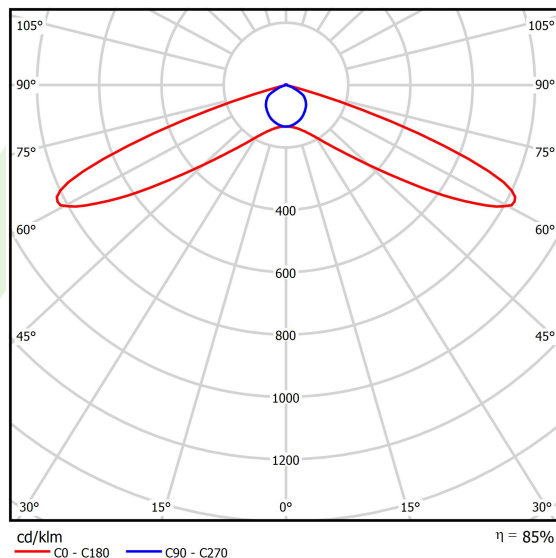

Light source	LED
Luminous flux LED [lm]	3280
LED power [W]	22
Luminaire luminous flux [lm]	2779
Power of luminaire [W]	25
Luminaire's light efficiency [lm/W]	111,2
Color of the light [K]	4000
CRI	>70
Beam angle [°]	street light distribution
Protection against electric shock	I
Protection degree	IP66
Voltage	220..240 V, 50..60 Hz
Lifetime of LED sources [h]	100000
Lx/By	L80/B10
Operating temperature range [°C]	-40 ÷ 40
Driver	standard on/off (E)
Power factor cos φ	>0,95
Circuit load capacity	15 (B10), 25 (B16), 25 (C10), 40 (C16)

Mechanical data

Assembly	mounted on poles
Material	aluminum
Color	RAL 9006 (grey)
Diffuser	hardened transparent glass
Impact resistant	IK09
Weight [kg]	2,92
Dimensions [mm]	507 x 209 x 144

A graph of light