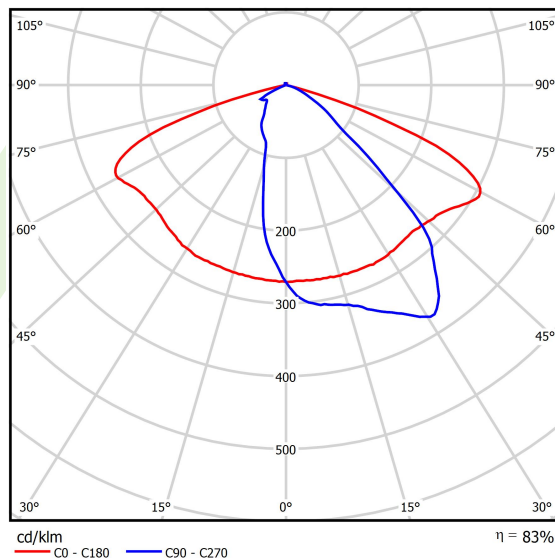

Mechanical data

Assembly	mounted on poles
Material	aluminum
Color	RAL 9006 (grey)
Diffuser	hardened transparent glass
Impact resistant	IK09
Weight [kg]	2,84
Dimensions [mm]	507 x 209 x 144

A graph of light