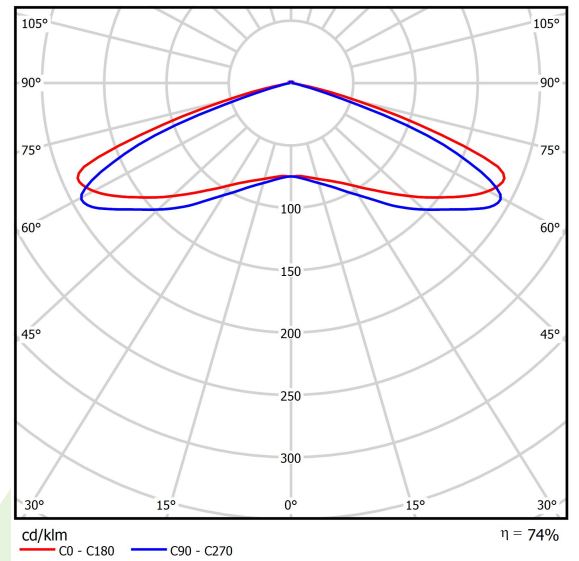

Product: STREETPARK S LED PREMIUM HE 12000 AREA E IP66 22 757

Index: 19.3175.0003.22

Description

Powder painted aluminum cast housing highly weather proof. Luminaire is equipped with adjustable handle designed for mounting on posts and arms of 60 mm diameter. Optional handles are also available for mounting on poles with end diameters from 32 mm to 76 mm. Level of tightness IP66. Diffuser is made of hardened glass. Following color temperatures are available: 5700 K. It is possible to program an autonomous multi-level or manual power reduction for specific customer needs by using a specialized power supply in the luminaire. The luminaires have overvoltage protection as standard based on the functionality of the power supplies. Optionally, the luminaires can be equipped with an additional voltage surge protector that does not require interference during the assembly and disassembly of the power supply system. *Selected luminaire variants are available with ENEC certificate.

Product information

Category	Outdoor luminaires
Family	STREETPARK S LED PREMIUM
Name	STREETPARK S LED PREMIUM HE 12000 AREA E IP66 22 757
Index	19.3175.0003.22

Light and electrical data

Light source	LED
Luminous flux LED [lm]	11895
LED power [W]	76
Luminaire luminous flux [lm]	8811
Power of luminaire [W]	83
Luminaire's light efficiency [lm/W]	106,2
Color of the light [K]	5700
CRI	>70
SDCM (LED sources)	5
Beam angle [°]	(C0-C180) / (C90-C270) - 145,6° / 104,2°
Protection against electric shock	I
Protection degree	IP66
Voltage	220..240 V, 50..60 Hz
Lifetime of LED sources [h]	100000
Lx/By	L80/B10
Operating temperature range [°C]	-40 ÷ 40
Driver	standard on/off (E)
Power factor cos φ	>0,95
Circuit load capacity	6 (B10), 10 (B16), 10 (C10), 17 (C16)

Mechanical data

Assembly	mounted on poles
Material	aluminum
Color	RAL 9007 (dark gray)
Diffuser	hardened transparent glass
Impact resistant	IK09
Weight [kg]	5,61
Dimensions [mm]	628 x 266 x 99

A graph of light