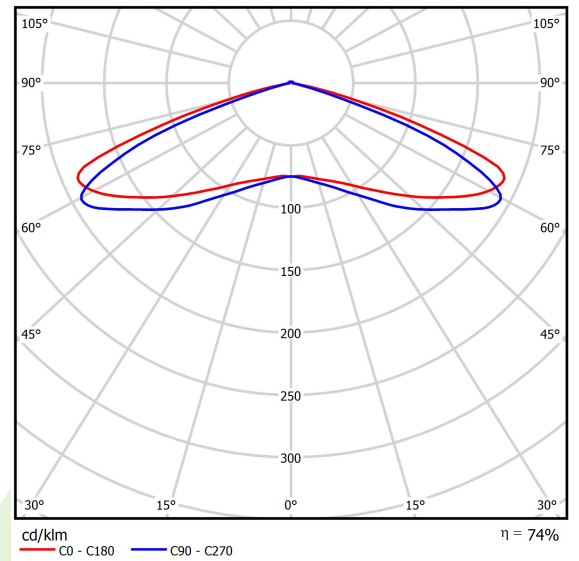

Product: STREETPARK S LED PREMIUM HE 12000 AREA E IP66 22 757

Index: 19.3175.0003.22

Description

Powder painted aluminum cast housing highly weather proof. Luminaire is equipped with adjustable handle designed for mounting on posts and arms of 60 mm diameter. Optional handles are also available for mounting on poles with end diameters from 32 mm to 76 mm. Level of tightness IP66. Diffuser is made of hardened glass. Following color temperatures are available: 5700 K. It is possible to program an autonomous multi-level or manual power reduction for specific customer needs by using a specialized power supply in the luminaire. The luminaires have overvoltage protection as standard based on the functionality of the power supplies. Optionally, the luminaires can be equipped with an additional voltage surge protector that does not require interference during the assembly and disassembly of the power supply system. *Selected luminaire variants are available with ENEC certificate.

Product information

Category	Outdoor luminaires
Family	STREETPARK S LED PREMIUM
Name	STREETPARK S LED PREMIUM HE 12000 AREA E IP66 22 757
Index	19.3175.0003.22

Light and electrical data

Light source	LED
Luminous flux LED [lm]	11895
LED power [W]	76
Luminaire luminous flux [lm]	8811
Power of luminaire [W]	83
Luminaire's light efficiency [lm/W]	106,2
Color of the light [K]	5700
CRI	>70
SDCM (LED sources)	5
Beam angle [°]	(C0-C180) / (C90-C270) - 145,6° / 104,2°
Protection against electric shock	I
Protection degree	IP66
Voltage	220..240 V, 50..60 Hz
Lifetime of LED sources [h]	100000
Lx/By	L80/B10
Operating temperature range [°C]	-40 ÷ 40
Driver	standard on/off (E)
Power factor cos φ	>0,95
Circuit load capacity	6 (B10), 10 (B16), 10 (C10), 17 (C16)

Mechanical data

Assembly	mounted on poles
Material	aluminum
Color	RAL 9007 (dark grey)
Diffuser	hardened transparent glass
Impact resistant	IK09
Weight [kg]	5,61
Dimensions [mm]	628 x 266 x 99

A graph of light