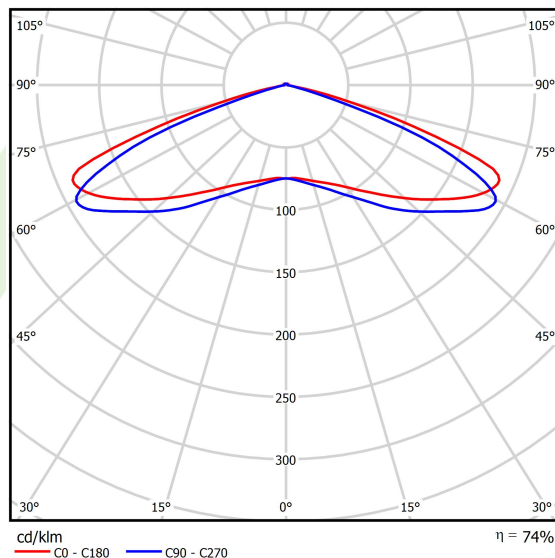

Mechanical data

Assembly	mounted on poles
Material	aluminum
Color	RAL 9007 (dark grey)
Diffuser	hardened transparent glass
Impact resistant	IK09
Weight [kg]	5,61
Dimensions [mm]	628 x 266 x 99

A graph of light