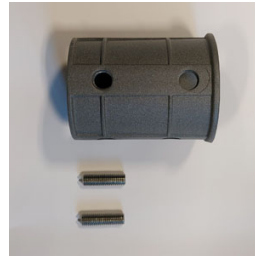

Product: STREETPARK S LED PREMIUM HE 12000 AREA E IP66 22 757

Index: 19.3175.0003.22

Description

Powder painted aluminum cast housing highly weather proof. Luminaire is equipped with adjustable handle designed for mounting on posts and arms of 60 mm diameter. Optional handles are also available for mounting on poles with end diameters from 32 mm to 76 mm. Level of tightness IP66. Diffuser is made of hardened glass. Following color temperatures are available: 5700 K. It is possible to program an autonomous multi-level or manual power reduction for specific customer needs by using a specialized power supply in the luminaire. The luminaires have overvoltage protection as standard based on the functionality of the power supplies. Optionally, the luminaires can be equipped with an additional voltage surge protector that does not require interference during the assembly and disassembly of the power supply system. *Selected luminary variants are available with ENEC certificate.

Mechanical data

| | |
|------------------|-----------------------------------|
| Assembly | mounted on poles |
| Material | aluminum |
| Color | RAL 9007 (dark grey) |
| Diffuser | hardened transparent glass |
| Impact resistant | IK09 |
| Weight [kg] | 5,61 |
| Dimensions [mm] | 628 x 266 x 99 |

A graph of light

Accessories

Index 50ELR76/60

Name REDUKTOR R76/60x100

Index 27LBD-REDUCTION LBD

Name [A] STREETPARK pole reduction
LBD-S05S & LBD-S05M

Index 6BW-M8X40DIN914

Name M8x40 DIN 914 A2 NON-NEW
PRESS-FIT CYLINDER WITH
TAPER END FOR CYLINDER
KEYS

Index 27LBD-Holder Fi76

Name STREETPARK Holder Fi 76 mm,
RAL7021

Index 27LBD-HOLDER FI35

Name STREETPARK Holder Fi 35 mm
(arm Fi32) , RAL7021

Index 19.3100.0001.21

Name Pole Mounting Bracket for
STREETPARK Fi 50