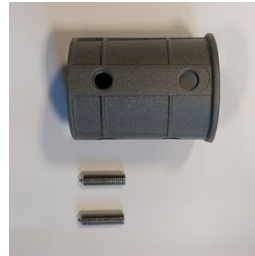

Product: STREETPARK S LED PREMIUM HE 8000 STREET-S E IP66 22 757

Index: 19.3175.0002.22

Description

Powder painted aluminum cast housing highly weather proof. Luminaire is equipped with adjustable handle designed for mounting on posts and arms of 60 mm diameter. Optional handles are also available for mounting on poles with end diameters from 32 mm to 76 mm. Level of tightness IP66. Diffuser is made of hardened glass. Following color temperatures are available: 5700 K. It is possible to program an autonomous multi-level or manual power reduction for specific customer needs by using a specialized power supply in the luminaire. The luminaires have overvoltage protection as standard based on the functionality of the power supplies. Optionally, the luminaires can be equipped with an additional voltage surge protector that does not require interference during the assembly and disassembly of the power supply system. *Selected luminaire variants are available with ENEC certificate.

Mechanical data

Assembly	mounted on poles
Material	aluminum
Color	RAL 9007 (dark grey)
Diffuser	hardened transparent glass
Impact resistant	IK09
Weight [kg]	4,85
Dimensions [mm]	628 x 266 x 99

A graph of light

Accessories

Index 50ELR76/60

Name REDUKTOR R76/60x100

Index 27LBD-REDUCTION LBD

Name [A] STREETPARK pole reduction LBD-S05S & LBD-S05M

Index 6BW-M8X40DIN914

Name M8x40 DIN 914 A2 NON-NEW PRESS-FIT CYLINDER WITH TAPER END FOR CYLINDER KEYS

Index 27LBD-Holder Fi76

Name STREETPARK Holder Fi 76 mm, RAL7021

Index 27LBD-HOLDER FI35

Name STREETPARK Holder Fi 35 mm (arm Fi32) , RAL7021

Index 19.3100.0001.21

Name Pole Mounting Bracket for STREETPARK Fi 50