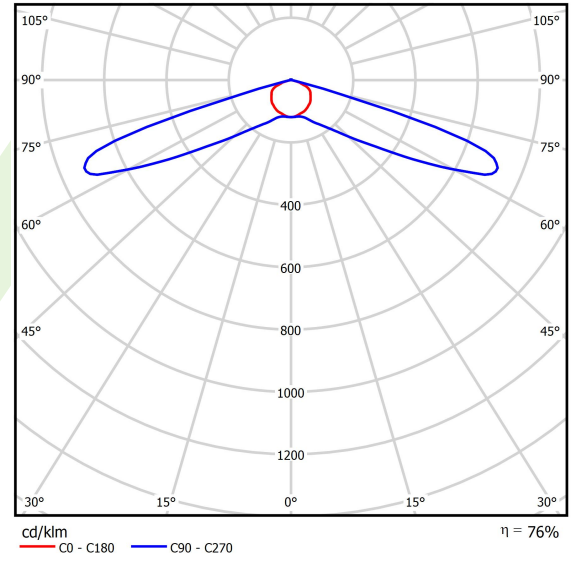

Product: STREETPARK S LED PREMIUM HE 8000 STREET-S E IP66 22 757

Index: 19.3175.0002.22

Description

Powder painted aluminum cast housing highly weather proof. Luminaire is equipped with adjustable handle designed for mounting on posts and arms of 60 mm diameter. Optional handles are also available for mounting on poles with end diameters from 32 mm to 76 mm. Level of tightness IP66. Diffuser is made of hardened glass. Following color temperatures are available: 5700 K. It is possible to program an autonomous multi-level or manual power reduction for specific customer needs by using a specialized power supply in the luminaire. The luminaires have overvoltage protection as standard based on the functionality of the power supplies. Optionally, the luminaires can be equipped with an additional voltage surge protector that does not require interference during the assembly and disassembly of the power supply system. *Selected luminary variants are available with ENEC certificate.

Light source	LED
Luminous flux LED [lm]	7930
LED power [W]	50
Luminaire luminous flux [lm]	6057
Power of luminaire [W]	55
Luminaire's light efficiency [lm/W]	110,1
Color of the light [K]	5700
CRI	>70
Beam angle [°]	street light distribution
Protection against electric shock	I
Protection degree	IP66
Voltage	220..240 V, 50..60 Hz
Lifetime of LED sources [h]	100000
Lx/By	L80/B10
Operating temperature range [°C]	-40 ÷ 40
Driver	standard on/off (E)
Power factor cos φ	>0,95
Circuit load capacity	3 (B16), 6 (C16)

Mechanical data

Assembly	mounted on poles
Material	aluminum
Color	RAL 9007 (dark grey)
Diffuser	hardened transparent glass
Impact resistant	IK09
Weight [kg]	4,85
Dimensions [mm]	628 x 266 x 99

A graph of light