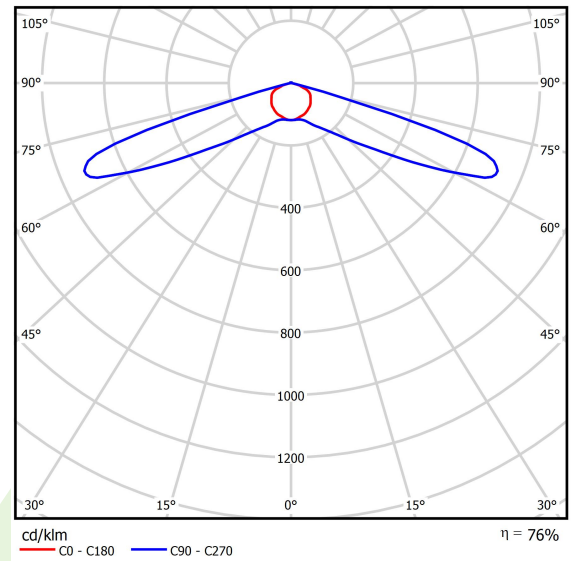

Product: STREETPARK S LED PREMIUM HE 8000 STREET-S E IP66 22 757

Index: 19.3175.0002.22

Description

Powder painted aluminum cast housing highly weather proof. Luminaire is equipped with adjustable handle designed for mounting on posts and arms of 60 mm diameter. Optional handles are also available for mounting on poles with end diameters from 32 mm to 76 mm. Level of tightness IP66. Diffuser is made of hardened glass. Following color temperatures are available: 5700 K. It is possible to program an autonomous multi-level or manual power reduction for specific customer needs by using a specialized power supply in the luminaire. The luminaires have overvoltage protection as standard based on the functionality of the power supplies. Optionally, the luminaires can be equipped with an additional voltage surge protector that does not require interference during the assembly and disassembly of the power supply system. *Selected luminary variants are available with ENEC certificate.

Light source	LED
Luminous flux LED [lm]	7930
LED power [W]	50
Luminaire luminous flux [lm]	6057
Power of luminaire [W]	55
Luminaire's light efficiency [lm/W]	110,1
Color of the light [K]	5700
CRI	>70
Beam angle [°]	street light distribution
Protection against electric shock	I
Protection degree	IP66
Voltage	220..240 V, 50..60 Hz
Lifetime of LED sources [h]	100000
Lx/By	L80/B10
Operating temperature range [°C]	-40 ÷ 40
Driver	standard on/off (E)
Power factor cos φ	>0,95
Circuit load capacity	3 (B16), 6 (C16)

Mechanical data

Assembly	mounted on poles
Material	aluminum
Color	RAL 9007 (dark grey)
Diffuser	hardened transparent glass
Impact resistant	IK09
Weight [kg]	4,85
Dimensions [mm]	628 x 266 x 99

A graph of light