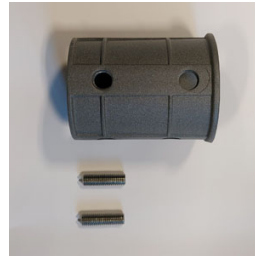

Product: STREETPARK S LED PREMIUM HE 8000 STREET-S E IP66 22 757

Index: 19.3175.0002.22

Description

Powder painted aluminum cast housing highly weather proof. Luminaire is equipped with adjustable handle designed for mounting on posts and arms of 60 mm diameter. Optional handles are also available for mounting on poles with end diameters from 32 mm to 76 mm. Level of tightness IP66. Diffuser is made of hardened glass. Following color temperatures are available: 5700 K. It is possible to program an autonomous multi-level or manual power reduction for specific customer needs by using a specialized power supply in the luminaire. The luminaires have overvoltage protection as standard based on the functionality of the power supplies. Optionally, the luminaires can be equipped with an additional voltage surge protector that does not require interference during the assembly and disassembly of the power supply system. *Selected luminary variants are available with ENEC certificate.

Mechanical data

Assembly	mounted on poles
Material	aluminum
Color	RAL 9007 (dark grey)
Diffuser	hardened transparent glass
Impact resistant	IK09
Weight [kg]	4,85
Dimensions [mm]	628 x 266 x 99

A graph of light

Accessories

Index 50ELR76/60

Name REDUKTOR R76/60x100

Index 27LBD-REDUCTION LBD

Name [A] STREETPARK pole reduction
LBD-S05S & LBD-S05M

Index 6BW-M8X40DIN914

Name M8x40 DIN 914 A2 NON-NEW
PRESS-FIT CYLINDER WITH
TAPER END FOR CYLINDER
KEYS

Index 27LBD-Holder Fi76

Name STREETPARK Holder Fi 76 mm,
RAL7021

Index 27LBD-HOLDER FI35

Name STREETPARK Holder Fi 35 mm
(arm Fi32) , RAL7021

Index 19.3100.0001.21

Name Pole Mounting Bracket for
STREETPARK Fi 50