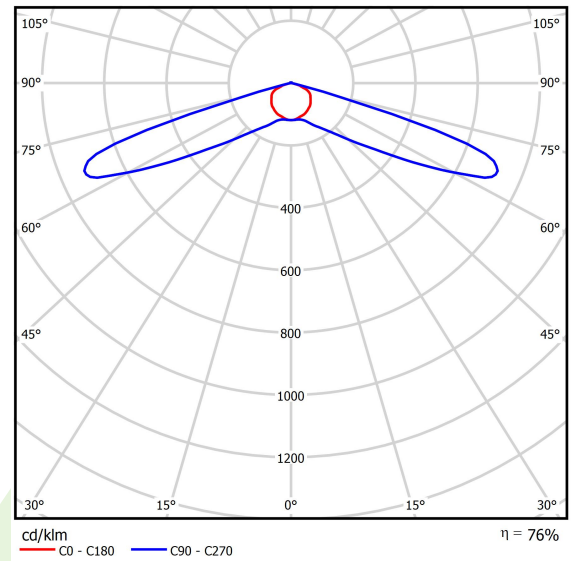

Product: STREETPARK S LED PREMIUM HE 8000 STREET-S E IP66 22 757

Index: 19.3175.0002.22

Description

Powder painted aluminum cast housing highly weather proof. Luminaire is equipped with adjustable handle designed for mounting on posts and arms of 60 mm diameter. Optional handles are also available for mounting on poles with end diameters from 32 mm to 76 mm. Level of tightness IP66. Diffuser is made of hardened glass. Following color temperatures are available: 5700 K. It is possible to program an autonomous multi-level or manual power reduction for specific customer needs by using a specialized power supply in the luminaire. The luminaires have overvoltage protection as standard based on the functionality of the power supplies. Optionally, the luminaires can be equipped with an additional voltage surge protector that does not require interference during the assembly and disassembly of the power supply system. *Selected luminaire variants are available with ENEC certificate.

Light source	LED
Luminous flux LED [lm]	7930
LED power [W]	50
Luminaire luminous flux [lm]	6057
Power of luminaire [W]	55
Luminaire's light efficiency [lm/W]	110,1
Color of the light [K]	5700
CRI	>70
Beam angle [°]	street light distribution
Protection against electric shock	I
Protection degree	IP66
Voltage	220..240 V, 50..60 Hz
Lifetime of LED sources [h]	100000
Lx/By	L80/B10
Operating temperature range [°C]	-40 ÷ 40
Driver	standard on/off (E)
Power factor cos φ	>0,95
Circuit load capacity	3 (B16), 6 (C16)

Mechanical data

Assembly	mounted on poles
Material	aluminum
Color	RAL 9007 (dark grey)
Diffuser	hardened transparent glass
Impact resistant	IK09
Weight [kg]	4,85
Dimensions [mm]	628 x 266 x 99

A graph of light