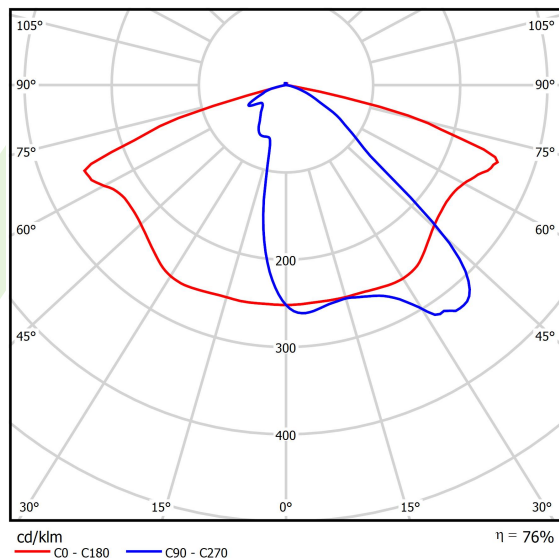

Product: STREETPARK S LED PREMIUM HE 4000 STREET-M E IP66 22 757

Index: 19.3175.0001.22

Description

Powder painted aluminum cast housing highly weather proof. Luminaire is equipped with adjustable handle designed for mounting on posts and arms of 60 mm diameter. Optional handles are also available for mounting on poles with end diameters from 32 mm to 76 mm. Level of tightness IP66. Diffuser is made of hardened glass. Following color temperatures are available: 5700 K. It is possible to program an autonomous multi-level or manual power reduction for specific customer needs by using a specialized power supply in the luminaire. The luminaires have overvoltage protection as standard based on the functionality of the power supplies. Optionally, the luminaires can be equipped with an additional voltage surge protector that does not require interference during the assembly and disassembly of the power supply system. *Selected luminary variants are available with ENEC certificate.

Light source	LED
Luminous flux LED [lm]	3965
LED power [W]	25
Luminaire luminous flux [lm]	3019
Power of luminaire [W]	28
Luminaire's light efficiency [lm/W]	107,8
Color of the light [K]	5700
CRI	>70
Beam angle [°]	street light distribution
Protection against electric shock	I
Protection degree	IP66
Voltage	220..240 V, 50..60 Hz
Lifetime of LED sources [h]	100000
Lx/By	L80/B10
Operating temperature range [°C]	-40 ÷ 40
Driver	standard on/off (E)
Power factor cos φ	>0,95
Circuit load capacity	15 (B10), 25 (B16), 25 (C10), 40 (C16)

Mechanical data

Assembly	mounted on poles
Material	aluminum
Color	RAL 9007 (dark grey)
Diffuser	hardened transparent glass
Impact resistant	IK09
Weight [kg]	4,6
Dimensions [mm]	628 x 266 x 99

A graph of light