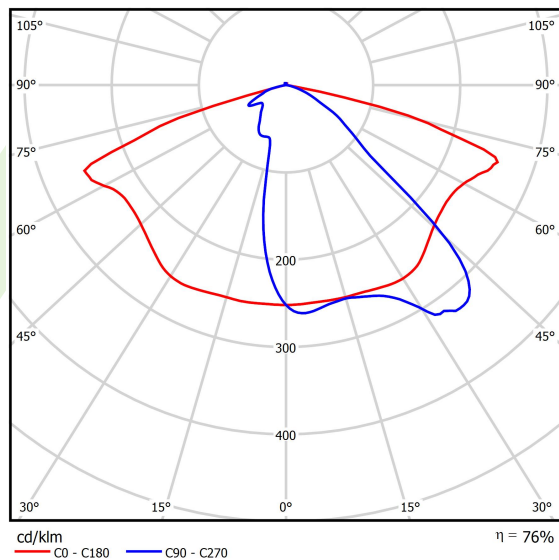

Product: STREETPARK S LED PREMIUM HE 4000 STREET-M E IP66 22 757

Index: 19.3175.0001.22

Description

Powder painted aluminum cast housing highly weather proof. Luminaire is equipped with adjustable handle designed for mounting on posts and arms of 60 mm diameter. Optional handles are also available for mounting on poles with end diameters from 32 mm to 76 mm. Level of tightness IP66. Diffuser is made of hardened glass. Following color temperatures are available: 5700 K. It is possible to program an autonomous multi-level or manual power reduction for specific customer needs by using a specialized power supply in the luminaire. The luminaires have overvoltage protection as standard based on the functionality of the power supplies. Optionally, the luminaires can be equipped with an additional voltage surge protector that does not require interference during the assembly and disassembly of the power supply system. *Selected luminary variants are available with ENEC certificate.

Light source	LED
Luminous flux LED [lm]	3965
LED power [W]	25
Luminaire luminous flux [lm]	3019
Power of luminaire [W]	28
Luminaire's light efficiency [lm/W]	107,8
Color of the light [K]	5700
CRI	>70
Beam angle [°]	street light distribution
Protection against electric shock	I
Protection degree	IP66
Voltage	220..240 V, 50..60 Hz
Lifetime of LED sources [h]	100000
Lx/By	L80/B10
Operating temperature range [°C]	-40 ÷ 40
Driver	standard on/off (E)
Power factor cos φ	>0,95
Circuit load capacity	15 (B10), 25 (B16), 25 (C10), 40 (C16)

Mechanical data

Assembly	mounted on poles
Material	aluminum
Color	RAL 9007 (dark grey)
Diffuser	hardened transparent glass
Impact resistant	IK09
Weight [kg]	4,6
Dimensions [mm]	628 x 266 x 99

A graph of light