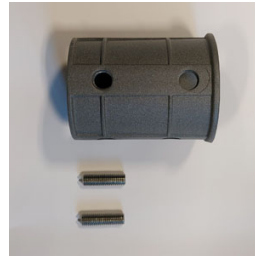

Product: STREETPARK S LED PREMIUM HE 4000 STREET-M E IP66 22 757

Index: 19.3175.0001.22

Description

Powder painted aluminum cast housing highly weather proof. Luminaire is equipped with adjustable handle designed for mounting on posts and arms of 60 mm diameter. Optional handles are also available for mounting on poles with end diameters from 32 mm to 76 mm. Level of tightness IP66. Diffuser is made of hardened glass. Following color temperatures are available: 5700 K. It is possible to program an autonomous multi-level or manual power reduction for specific customer needs by using a specialized power supply in the luminaire. The luminaires have overvoltage protection as standard based on the functionality of the power supplies. Optionally, the luminaires can be equipped with an additional voltage surge protector that does not require interference during the assembly and disassembly of the power supply system. *Selected luminary variants are available with ENEC certificate.

Mechanical data

Assembly	mounted on poles
Material	aluminum
Color	RAL 9007 (dark grey)
Diffuser	hardened transparent glass
Impact resistant	IK09
Weight [kg]	4,6
Dimensions [mm]	628 x 266 x 99

A graph of light

Accessories

Index 50ELR76/60

Name REDUKTOR R76/60x100

Index 27LBD-REDUCTION LBD

Name [A] STREETPARK pole reduction
LBD-S05S & LBD-S05M

Index 6BW-M8X40DIN914

Name M8x40 DIN 914 A2 NON-NEW
PRESS-FIT CYLINDER WITH
TAPER END FOR CYLINDER
KEYS

Index 27LBD-Holder Fi76

Name STREETPARK Holder Fi 76 mm,
RAL7021

Index 27LBD-HOLDER FI35

Name STREETPARK Holder Fi 35 mm
(arm Fi32) , RAL7021

Index 19.3100.0001.21

Name Pole Mounting Bracket for
STREETPARK Fi 50