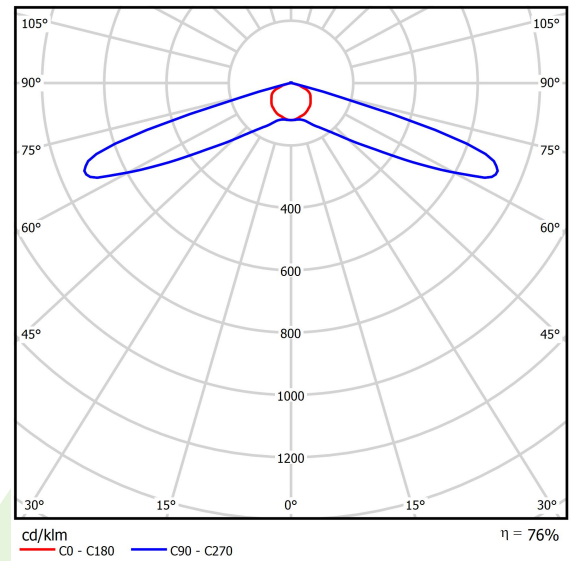

Product information

Category	Outdoor luminaires
Family	STREETPARK S LED PREMIUM
Name	STREETPARK S LED PREMIUM HO 11000 STREET-S E IP66 22 757
Index	19.3175.0005.22

Light and electrical data

Light source	LED
Luminous flux LED [lm]	11175
LED power [W]	76
Luminaire luminous flux [lm]	8535
Power of luminaire [W]	83
Luminaire's light efficiency [lm/W]	102,8
Color of the light [K]	5700
CRI	>70
SDCM (LED sources)	5
Beam angle [°]	street light distribution
Protection against electric shock	I
Protection degree	IP66
Voltage	220..240 V, 50..60 Hz
Lifetime of LED sources [h]	100000
Lx/By	L80/B10
Operating temperature range [°C]	-40 ÷ 40
Driver	standard on/off (E)
Power factor cos φ	>0,95
Circuit load capacity	6 (B10), 10 (B16), 10 (C10), 17 (C16)

Mechanical data

Assembly	mounted on poles
Material	aluminum
Color	RAL 9007 (dark grey)
Diffuser	hardened transparent glass
Impact resistant	IK09
Weight [kg]	5,1
Dimensions [mm]	628 x 266 x 99

A graph of light