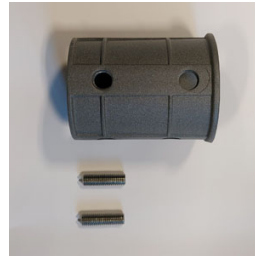

Product: STREETPARK S LED PREMIUM HO 11000 STREET-S E IP66 22 757

Index: 19.3175.0005.22

Description

Powder painted aluminum cast housing highly weather proof. Luminaire is equipped with adjustable handle designed for mounting on posts and arms of 60 mm diameter. Optional handles are also available for mounting on poles with end diameters from 32 mm to 76 mm. Level of tightness IP66. Diffuser is made of hardened glass. Following color temperatures are available: 5700 K. It is possible to program an autonomous multi-level or manual power reduction for specific customer needs by using a specialized power supply in the luminaire. The luminaires have overvoltage protection as standard based on the functionality of the power supplies. Optionally, the luminaires can be equipped with an additional voltage surge protector that does not require interference during the assembly and disassembly of the power supply system. *Selected luminary variants are available with ENEC certificate.

Mechanical data

Assembly	mounted on poles
Material	aluminum
Color	RAL 9007 (dark grey)
Diffuser	hardened transparent glass
Impact resistant	IK09
Weight [kg]	5,1
Dimensions [mm]	628 x 266 x 99

A graph of light

Accessories

Index 50ELR76/60

Name REDUKTOR R76/60x100

Index 27LBD-REDUCTION LBD

Name [A] STREETPARK pole reduction
LBD-S05S & LBD-S05M

Index 6BW-M8X40DIN914

Name M8x40 DIN 914 A2 NON-NEW
PRESS-FIT CYLINDER WITH
TAPER END FOR CYLINDER
KEYS

Index 27LBD-Holder Fi76

Name STREETPARK Holder Fi 76 mm,
RAL7021

Index 27LBD-HOLDER FI35

Name STREETPARK Holder Fi 35 mm
(arm Fi32) , RAL7021

Index 19.3100.0001.21

Name Pole Mounting Bracket for
STREETPARK Fi 50