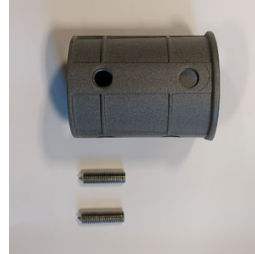

Product: STREETPARK S LED PREMIUM HO 11000 STREET-S E IP66 22 757

Index: 19.3175.0005.22

Description

Powder painted aluminum cast housing highly weather proof. Luminaire is equipped with adjustable handle designed for mounting on posts and arms of 60 mm diameter. Optional handles are also available for mounting on poles with end diameters from 32 mm to 76 mm. Level of tightness IP66. Diffuser is made of hardened glass. Following color temperatures are available: 5700 K. It is possible to program an autonomous multi-level or manual power reduction for specific customer needs by using a specialized power supply in the luminaire. The luminaires have overvoltage protection as standard based on the functionality of the power supplies. Optionally, the luminaires can be equipped with an additional voltage surge protector that does not require interference during the assembly and disassembly of the power supply system. *Selected luminaire variants are available with ENEC certificate.

Mechanical data

Assembly	mounted on poles
Material	aluminum
Color	RAL 9007 (dark grey)
Diffuser	hardened transparent glass
Impact resistant	IK09
Weight [kg]	5,1
Dimensions [mm]	628 x 266 x 99

A graph of light

Accessories

Index 50ELR76/60

Name REDUKTOR R76/60x100

Index 27LBD-REDUCTION LBD

Name [A] STREETPARK pole reduction
LBD-S05S & LBD-S05M

Index 6BW-M8X40DIN914

Name M8x40 DIN 914 A2 NON-NEW
PRESS-FIT CYLINDER WITH
TAPER END FOR CYLINDER
KEYS

Index 27LBD-Holder Fi76

Name STREETPARK Holder Fi 76 mm,
RAL7021

Index 27LBD-HOLDER FI35

Name STREETPARK Holder Fi 35 mm
(arm Fi32) , RAL7021

Index 19.3100.0001.21

Name Pole Mounting Bracket for
STREETPARK Fi 50