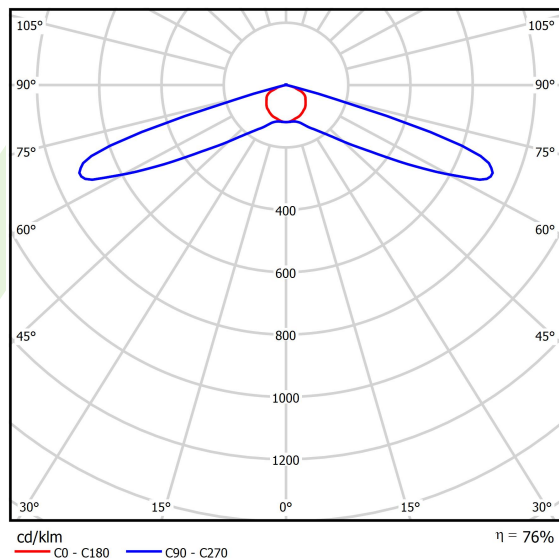

Product: STREETPARK S LED PREMIUM HO 11000 STREET-S E IP66 22 757

Index: 19.3175.0005.22

Description

Powder painted aluminum cast housing highly weather proof. Luminaire is equipped with adjustable handle designed for mounting on posts and arms of 60 mm diameter. Optional handles are also available for mounting on poles with end diameters from 32 mm to 76 mm. Level of tightness IP66. Diffuser is made of hardened glass. Following color temperatures are available: 5700 K. It is possible to program an autonomous multi-level or manual power reduction for specific customer needs by using a specialized power supply in the luminaire. The luminaires have overvoltage protection as standard based on the functionality of the power supplies. Optionally, the luminaires can be equipped with an additional voltage surge protector that does not require interference during the assembly and disassembly of the power supply system. *Selected luminary variants are available with ENEC certificate.

Light source	LED
Luminous flux LED [lm]	11175
LED power [W]	76
Luminaire luminous flux [lm]	8535
Power of luminaire [W]	83
Luminaire's light efficiency [lm/W]	102,8
Color of the light [K]	5700
CRI	>70
Beam angle [°]	street light distribution
Protection against electric shock	I
Protection degree	IP66
Voltage	220..240 V, 50..60 Hz
Lifetime of LED sources [h]	100000
Lx/By	L80/B10
Operating temperature range [°C]	-40 ÷ 40
Driver	standard on/off (E)
Power factor cos φ	>0,95
Circuit load capacity	6 (B10), 10 (B16), 10 (C10), 17 (C16)

Mechanical data

Assembly	mounted on poles
Material	aluminum
Color	RAL 9007 (dark grey)
Diffuser	hardened transparent glass
Impact resistant	IK09
Weight [kg]	5,1
Dimensions [mm]	628 x 266 x 99

A graph of light