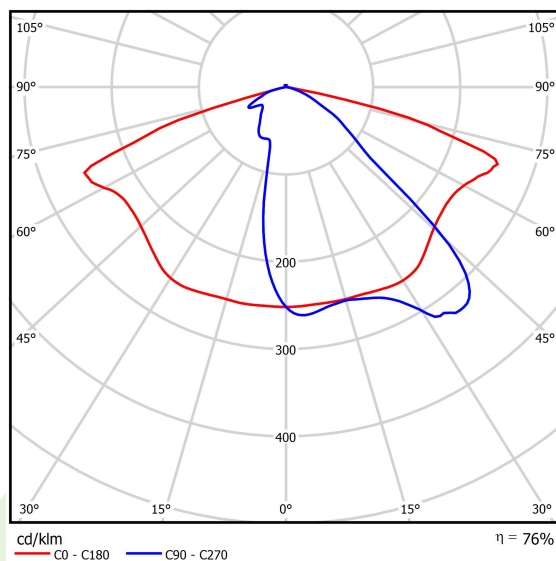

Product: STREETPARK S LED PREMIUM HO 5500 STREET-M E IP66 22 757

Index: 19.3175.0004.22

Description

Powder painted aluminum cast housing highly weather proof. Luminaire is equipped with adjustable handle designed for mounting on posts and arms of 60 mm diameter. Optional handles are also available for mounting on poles with end diameters from 32 mm to 76 mm. Level of tightness IP66. Diffuser is made of hardened glass. Following color temperatures are available: 5700 K. It is possible to program an autonomous multi-level or manual power reduction for specific customer needs by using a specialized power supply in the luminaire. The luminaires have overvoltage protection as standard based on the functionality of the power supplies. Optionally, the luminaires can be equipped with an additional voltage surge protector that does not require interference during the assembly and disassembly of the power supply system. *Selected luminaire variants are available with ENEC certificate.

Product information

Category	Outdoor luminaires
Family	STREETPARK S LED PREMIUM
Name	STREETPARK S LED PREMIUM HO 5500 STREET-M E IP66 22 757
Index	19.3175.0004.22

Light and electrical data

Light source	LED
Luminous flux LED [lm]	5588
LED power [W]	38
Luminaire luminous flux [lm]	4255
Power of luminaire [W]	42
Luminaire's light efficiency [lm/W]	101,3
Color of the light [K]	5700
CRI	>70
SDCM (LED sources)	5
Beam angle [°]	street light distribution
Protection against electric shock	I
Protection degree	IP66
Voltage	220..240 V, 50..60 Hz
Lifetime of LED sources [h]	100000
Lx/By	L80/B10
Operating temperature range [°C]	-40 ÷ 40
Driver	standard on/off (E)
Power factor cos φ	>0,95
Circuit load capacity	15 (B10), 25 (B16), 25 (C10), 40 (C16)

Mechanical data

Assembly	mounted on poles
Material	aluminum
Color	RAL 9007 (dark gray)
Diffuser	hardened transparent glass
Impact resistant	IK09
Weight [kg]	4,62
Dimensions [mm]	628 x 266 x 99

A graph of light