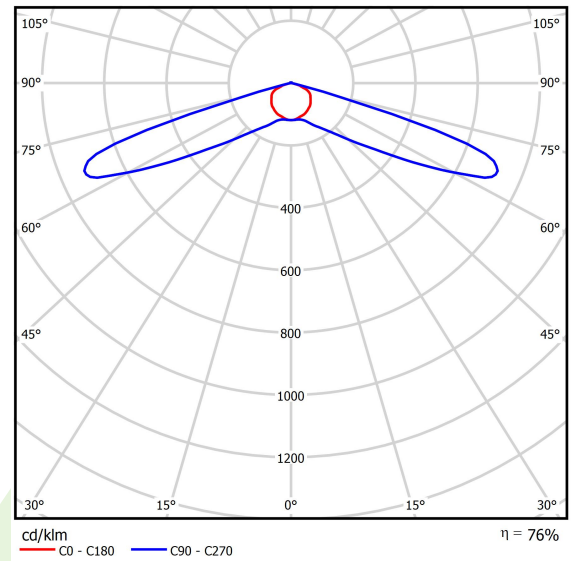

## Light and electrical data

|                                     |  |
|-------------------------------------|--|
| Light source                        | <b>LED</b>                                   |
| Luminous flux LED [lm]              | <b>5287</b>                                  |
| LED power [W]                       | <b>32</b>                                    |
| Luminaire luminous flux [lm]        | <b>4038</b>                                  |
| Power of luminaire [W]              | <b>35</b>                                    |
| Luminaire's light efficiency [lm/W] | <b>115,4</b>                                 |
| Color of the light [K]              | <b>5700</b>                                  |
| CRI                                 | <b>&gt;70</b>                                |
| SDCM (LED sources)                  | <b>5</b>                                     |
| Beam angle [°]                      | <b>street light distribution</b>             |
| Protection against electric shock   | <b>I</b>                                     |
| Protection degree                   | <b>IP66</b>                                  |
| Voltage                             | <b>220..240 V, 50..60 Hz</b>                 |
| Lifetime of LED sources [h]         | <b>100000</b>                                |
| Lx/By                               | <b>L80/B10</b>                               |
| Operating temperature range [°C]    | <b>-40 ÷ 40</b>                              |
| Driver                              | <b>standard on/off (E)</b>                   |
| Power factor cos φ                  | <b>&gt;0,95</b>                              |
| Circuit load capacity               | <b>6 (B10), 10 (B16), 10 (C10), 17 (C16)</b> |

## A graph of light