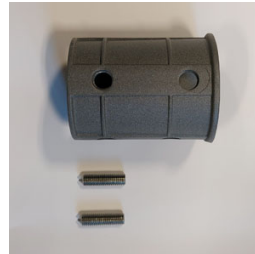

Product: STREETPARK M LED PREMIUM HE 5000 STREET-S E IP66 22 757

Index: 19.3174.0002.22

Description

Powder painted aluminum cast housing highly weather proof. Luminaire is equipped with adjustable handle designed for mounting on posts and arms of 60 mm diameter. Optional handles are also available for mounting on poles with end diameters from 32 mm to 76 mm. Level of tightness IP66. Diffuser is made of hardened glass. Following color temperatures are available: 5700 K. It is possible to program an autonomous multi-level or manual power reduction for specific customer needs by using a specialized power supply in the luminaire. The luminaires have overvoltage protection as standard based on the functionality of the power supplies. Optionally, the luminaires can be equipped with an additional voltage surge protector that does not require interference during the assembly and disassembly of the power supply system. *Selected luminary variants are available with ENEC certificate.

Mechanical data

Assembly	mounted on poles
Material	aluminum
Color	RAL 9007 (dark grey)
Diffuser	hardened transparent glass
Impact resistant	IK09
Weight [kg]	7,7
Dimensions [mm]	718 x 311 x 103

A graph of light

Accessories

Index 50ELR76/60

Name REDUKTOR R76/60x100

Index 27LBD-REDUCTION LBD

Name [A] STREETPARK pole reduction LBD-S05S & LBD-S05M

Index 6BW-M8X40DIN914

Name M8x40 DIN 914 A2 NON-NEW PRESS-FIT CYLINDER WITH TAPER END FOR CYLINDER KEYS

Index 27LBD-Holder Fi76

Name STREETPARK Holder Fi 76 mm, RAL7021

Index 27LBD-HOLDER FI35

Name STREETPARK Holder Fi 35 mm (arm Fi32) , RAL7021

Index 19.3100.0001.21

Name Pole Mounting Bracket for STREETPARK Fi 50