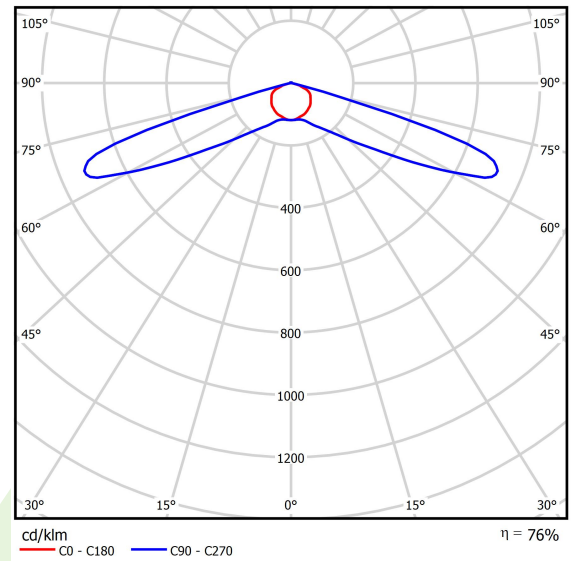

Product: STREETPARK M LED PREMIUM HE 5000 STREET-S E IP66 22 757

Index: 19.3174.0002.22

Description

Powder painted aluminum cast housing highly weather proof. Luminaire is equipped with adjustable handle designed for mounting on posts and arms of 60 mm diameter. Optional handles are also available for mounting on poles with end diameters from 32 mm to 76 mm. Level of tightness IP66. Diffuser is made of hardened glass. Following color temperatures are available: 5700 K. It is possible to program an autonomous multi-level or manual power reduction for specific customer needs by using a specialized power supply in the luminaire. The luminaires have overvoltage protection as standard based on the functionality of the power supplies. Optionally, the luminaires can be equipped with an additional voltage surge protector that does not require interference during the assembly and disassembly of the power supply system. *Selected luminary variants are available with ENEC certificate.

Product information

Category	Outdoor luminaires
Family	STREETPARK M LED PREMIUM
Name	STREETPARK M LED PREMIUM HE 5000 STREET-S E IP66 22 757
Index	19.3174.0002.22

Light and electrical data

Light source	LED
Luminous flux LED [lm]	5287
LED power [W]	32
Luminaire luminous flux [lm]	4038
Power of luminaire [W]	35
Luminaire's light efficiency [lm/W]	115,4
Color of the light [K]	5700
CRI	>70
SDCM (LED sources)	5
Beam angle [°]	street light distribution
Protection against electric shock	I
Protection degree	IP66
Voltage	220..240 V, 50..60 Hz
Lifetime of LED sources [h]	100000
Lx/By	L80/B10
Operating temperature range [°C]	-40 ÷ 40
Driver	standard on/off (E)
Power factor cos φ	>0,95
Circuit load capacity	6 (B10), 10 (B16), 10 (C10), 17 (C16)

Mechanical data

Assembly	mounted on poles
Material	aluminum
Color	RAL 9007 (dark gray)
Diffuser	hardened transparent glass
Impact resistant	IK09
Weight [kg]	7,7
Dimensions [mm]	718 x 311 x 103

A graph of light