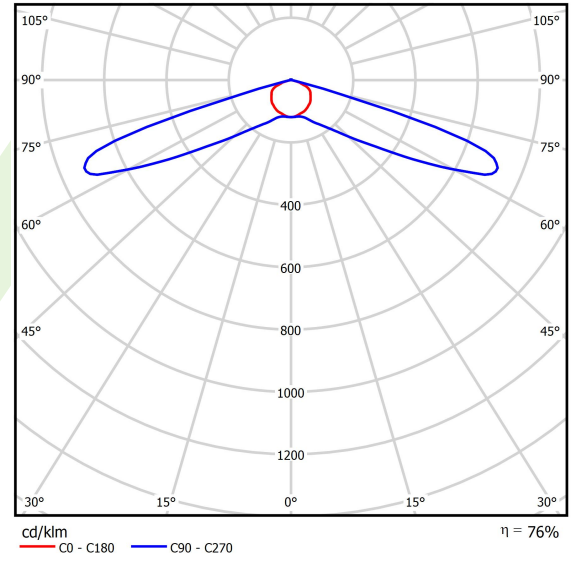

Product: STREETPARK M LED PREMIUM HE 5000 STREET-S E IP66 22 757

Index: 19.3174.0002.22

Description

Powder painted aluminum cast housing highly weather proof. Luminaire is equipped with adjustable handle designed for mounting on posts and arms of 60 mm diameter. Optional handles are also available for mounting on poles with end diameters from 32 mm to 76 mm. Level of tightness IP66. Diffuser is made of hardened glass. Following color temperatures are available: 5700 K. It is possible to program an autonomous multi-level or manual power reduction for specific customer needs by using a specialized power supply in the luminaire. The luminaires have overvoltage protection as standard based on the functionality of the power supplies. Optionally, the luminaires can be equipped with an additional voltage surge protector that does not require interference during the assembly and disassembly of the power supply system. *Selected luminary variants are available with ENEC certificate.

Light source	LED
Luminous flux LED [lm]	5287
LED power [W]	32
Luminaire luminous flux [lm]	4038
Power of luminaire [W]	35
Luminaire's light efficiency [lm/W]	115,4
Color of the light [K]	5700
CRI	>70
Beam angle [°]	street light distribution
Protection against electric shock	I
Protection degree	IP66
Voltage	220..240 V, 50..60 Hz
Lifetime of LED sources [h]	100000
Lx/By	L80/B10
Operating temperature range [°C]	-40 ÷ 40
Driver	standard on/off (E)
Power factor cos φ	>0,95
Circuit load capacity	6 (B10), 10 (B16), 10 (C10), 17 (C16)

Mechanical data

Assembly	mounted on poles
Material	aluminum
Color	RAL 9007 (dark grey)
Diffuser	hardened transparent glass
Impact resistant	IK09
Weight [kg]	7,7
Dimensions [mm]	718 x 311 x 103

A graph of light