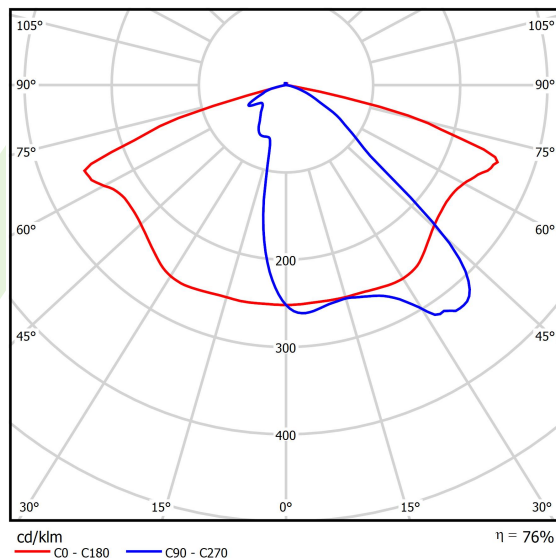

Product: STREETPARK M LED PREMIUM HE 5000 STREET-M E IP66 22 757

Index: 19.3174.0001.22

Description

Powder painted aluminum cast housing highly weather proof. Luminaire is equipped with adjustable handle designed for mounting on posts and arms of 60 mm diameter. Optional handles are also available for mounting on poles with end diameters from 32 mm to 76 mm. Level of tightness IP66. Diffuser is made of hardened glass. Following color temperatures are available: 5700 K. It is possible to program an autonomous multi-level or manual power reduction for specific customer needs by using a specialized power supply in the luminaire. The luminaires have overvoltage protection as standard based on the functionality of the power supplies. Optionally, the luminaires can be equipped with an additional voltage surge protector that does not require interference during the assembly and disassembly of the power supply system. *Selected luminary variants are available with ENEC certificate.

Light source	LED
Luminous flux LED [lm]	5287
LED power [W]	32
Luminaire luminous flux [lm]	4026
Power of luminaire [W]	35
Luminaire's light efficiency [lm/W]	115
Color of the light [K]	5700
CRI	>70
Beam angle [°]	street light distribution
Protection against electric shock	I
Protection degree	IP66
Voltage	220..240 V, 50..60 Hz
Lifetime of LED sources [h]	100000
Lx/By	L80/B10
Operating temperature range [°C]	-40 ÷ 40
Driver	standard on/off (E)
Power factor cos φ	>0,95
Circuit load capacity	6 (B10), 10 (B16), 10 (C10), 17 (C16)

Mechanical data

Assembly	mounted on poles
Material	aluminum
Color	RAL 9007 (dark grey)
Diffuser	hardened transparent glass
Impact resistant	IK09
Weight [kg]	7
Dimensions [mm]	718 x 311 x 103

A graph of light