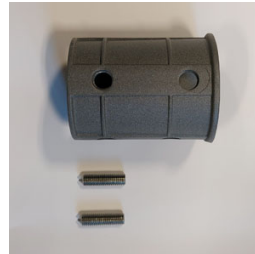

Product: STREETPARK M LED PREMIUM HE 5000 STREET-M E IP66 22 757

Index: 19.3174.0001.22

Description

Powder painted aluminum cast housing highly weather proof. Luminaire is equipped with adjustable handle designed for mounting on posts and arms of 60 mm diameter. Optional handles are also available for mounting on poles with end diameters from 32 mm to 76 mm. Level of tightness IP66. Diffuser is made of hardened glass. Following color temperatures are available: 5700 K. It is possible to program an autonomous multi-level or manual power reduction for specific customer needs by using a specialized power supply in the luminaire. The luminaires have overvoltage protection as standard based on the functionality of the power supplies. Optionally, the luminaires can be equipped with an additional voltage surge protector that does not require interference during the assembly and disassembly of the power supply system. *Selected luminary variants are available with ENEC certificate.

Mechanical data

Assembly	mounted on poles
Material	aluminum
Color	RAL 9007 (dark grey)
Diffuser	hardened transparent glass
Impact resistant	IK09
Weight [kg]	7
Dimensions [mm]	718 x 311 x 103

A graph of light

Accessories

Index 50ELR76/60

Name REDUKTOR R76/60x100

Index 27LBD-REDUCTION LBD

Name [A] STREETPARK pole reduction
LBD-S05S & LBD-S05M

Index 6BW-M8X40DIN914

Name M8x40 DIN 914 A2 NON-NEW
PRESS-FIT CYLINDER WITH
TAPER END FOR CYLINDER
KEYS

Index 27LBD-Holder Fi76

Name STREETPARK Holder Fi 76 mm,
RAL7021

Index 27LBD-HOLDER FI35

Name STREETPARK Holder Fi 35 mm
(arm Fi32) , RAL7021

Index 19.3100.0001.21

Name Pole Mounting Bracket for
STREETPARK Fi 50