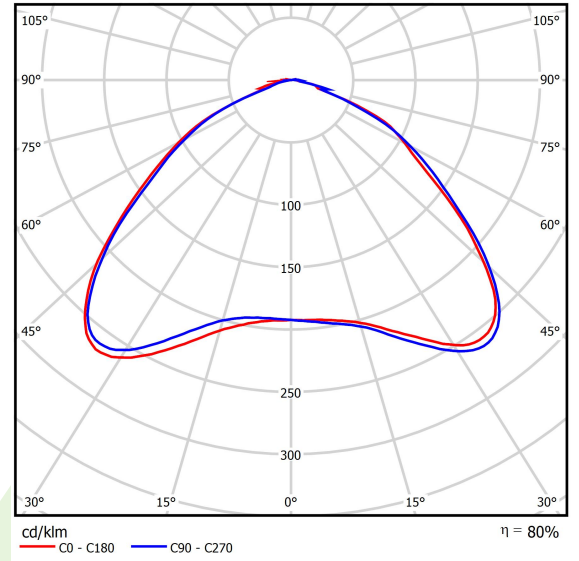

Product: STREETPARK M LED PREMIUM HO 22000 FLOOD E IP66 22 757

Index: 19.3174.0009.22

Description

Powder painted aluminum cast housing highly weather proof. Luminaire is equipped with adjustable handle designed for mounting on posts and arms of 60 mm diameter. Optional handles are also available for mounting on poles with end diameters from 32 mm to 76 mm. Level of tightness IP66. Diffuser is made of hardened glass. Following color temperatures are available: 5700 K. It is possible to program an autonomous multi-level or manual power reduction for specific customer needs by using a specialized power supply in the luminaire. The luminaires have overvoltage protection as standard based on the functionality of the power supplies. Optionally, the luminaires can be equipped with an additional voltage surge protector that does not require interference during the assembly and disassembly of the power supply system. *Selected luminaire variants are available with ENEC certificate.

Product information

Category	Outdoor luminaires
Family	STREETPARK M LED PREMIUM
Name	STREETPARK M LED PREMIUM HO 22000 FLOOD E IP66 22 757
Index	19.3174.0009.22

Light and electrical data

Light source	LED
Luminous flux LED [lm]	22350
LED power [W]	146
Luminaire luminous flux [lm]	17891
Power of luminaire [W]	161
Luminaire's light efficiency [lm/W]	111,1
Color of the light [K]	5700
CRI	>70
SDCM (LED sources)	5
Beam angle [°]	(C0-C180) / (C90-C270) - 70° / 70°
Protection against electric shock	I
Protection degree	IP66
Voltage	220..240 V, 50..60 Hz
Lifetime of LED sources [h]	100000
Lx/By	L80/B10
Operating temperature range [°C]	-40 ÷ 40
Driver	standard on/off (E)
Power factor cos φ	>0,95
Circuit load capacity	6 (B10), 10 (B16), 10 (C10), 17 (C16)

Mechanical data

Assembly	mounted on poles
Material	aluminum
Color	RAL 9007 (dark grey)
Diffuser	hardened transparent glass
Impact resistant	IK09
Weight [kg]	7,38
Dimensions [mm]	718 x 311 x 103

A graph of light