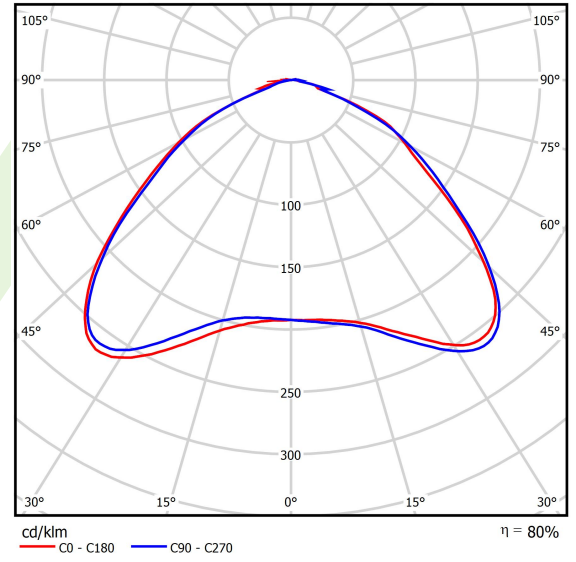

Product: STREETPARK M LED PREMIUM HO 22000 FLOOD E IP66 22 757

Index: 19.3174.0009.22

Description

Powder painted aluminum cast housing highly weather proof. Luminaire is equipped with adjustable handle designed for mounting on posts and arms of 60 mm diameter. Optional handles are also available for mounting on poles with end diameters from 32 mm to 76 mm. Level of tightness IP66. Diffuser is made of hardened glass. Following color temperatures are available: 5700 K. It is possible to program an autonomous multi-level or manual power reduction for specific customer needs by using a specialized power supply in the luminaire. The luminaires have overvoltage protection as standard based on the functionality of the power supplies. Optionally, the luminaires can be equipped with an additional voltage surge protector that does not require interference during the assembly and disassembly of the power supply system. *Selected luminaire variants are available with ENEC certificate.

Light source	LED
Luminous flux LED [lm]	22350
LED power [W]	146
Luminaire luminous flux [lm]	17891
Power of luminaire [W]	161
Luminaire's light efficiency [lm/W]	111,1
Color of the light [K]	5700
CRI	>70
Beam angle [°]	(C0-C180) / (C90-C270) - 70° / 70°
Protection against electric shock	I
Protection degree	IP66
Voltage	220..240 V, 50..60 Hz
Lifetime of LED sources [h]	100000
Lx/By	L80/B10
Operating temperature range [°C]	-40 ÷ 40
Driver	standard on/off (E)
Power factor cos φ	>0,95
Circuit load capacity	6 (B10), 10 (B16), 10 (C10), 17 (C16)

Mechanical data

Assembly	mounted on poles
Material	aluminum
Color	RAL 9007 (dark grey)
Diffuser	hardened transparent glass
Impact resistant	IK09
Weight [kg]	7,38
Dimensions [mm]	718 x 311 x 103

A graph of light