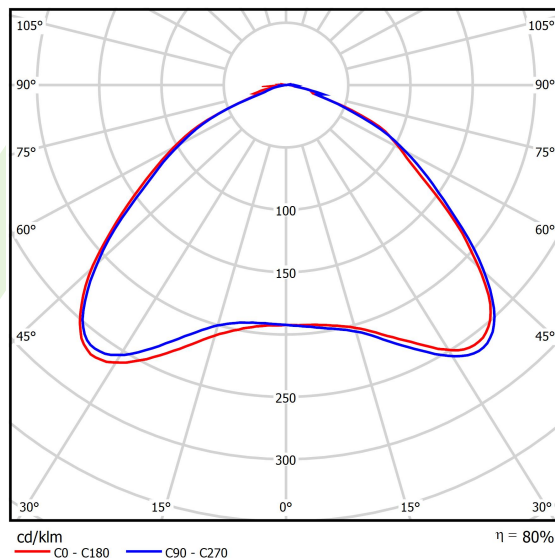

Product: STREETPARK M LED PREMIUM HO 22000 FLOOD E IP66 22 757

Index: 19.3174.0009.22

Description

Powder painted aluminum cast housing highly weather proof. Luminaire is equipped with adjustable handle designed for mounting on posts and arms of 60 mm diameter. Optional handles are also available for mounting on poles with end diameters from 32 mm to 76 mm. Level of tightness IP66. Diffuser is made of hardened glass. Following color temperatures are available: 5700 K. It is possible to program an autonomous multi-level or manual power reduction for specific customer needs by using a specialized power supply in the luminaire. The luminaires have overvoltage protection as standard based on the functionality of the power supplies. Optionally, the luminaires can be equipped with an additional voltage surge protector that does not require interference during the assembly and disassembly of the power supply system. *Selected luminaire variants are available with ENEC certificate.

Light source	LED
Luminous flux LED [lm]	22350
LED power [W]	146
Luminaire luminous flux [lm]	17891
Power of luminaire [W]	161
Luminaire's light efficiency [lm/W]	111,1
Color of the light [K]	5700
CRI	>70
Beam angle [°]	(C0-C180) / (C90-C270) - 70° / 70°
Protection against electric shock	I
Protection degree	IP66
Voltage	220..240 V, 50..60 Hz
Lifetime of LED sources [h]	100000
Lx/By	L80/B10
Operating temperature range [°C]	-40 ÷ 40
Driver	standard on/off (E)
Power factor cos φ	>0,95
Circuit load capacity	6 (B10), 10 (B16), 10 (C10), 17 (C16)

Mechanical data

Assembly	mounted on poles
Material	aluminum
Color	RAL 9007 (dark grey)
Diffuser	hardened transparent glass
Impact resistant	IK09
Weight [kg]	7,38
Dimensions [mm]	718 x 311 x 103

A graph of light