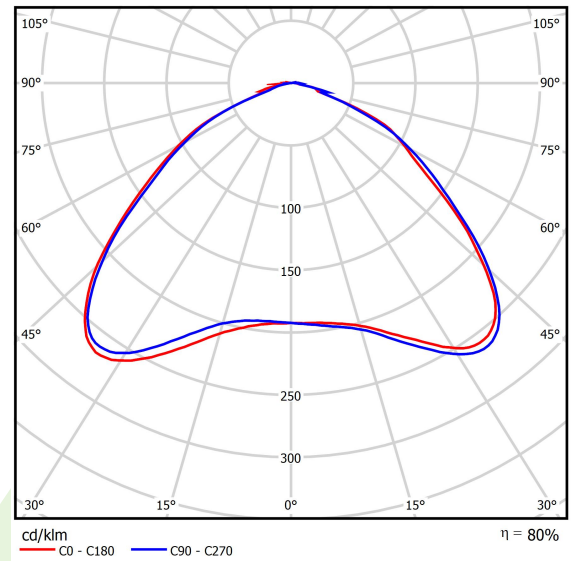

Product: STREETPARK M LED PREMIUM HO 22000 FLOOD E IP66 22 757

Index: 19.3174.0009.22

Description

Powder painted aluminum cast housing highly weather proof. Luminaire is equipped with adjustable handle designed for mounting on posts and arms of 60 mm diameter. Optional handles are also available for mounting on poles with end diameters from 32 mm to 76 mm. Level of tightness IP66. Diffuser is made of hardened glass. Following color temperatures are available: 5700 K. It is possible to program an autonomous multi-level or manual power reduction for specific customer needs by using a specialized power supply in the luminaire. The luminaires have overvoltage protection as standard based on the functionality of the power supplies. Optionally, the luminaires can be equipped with an additional voltage surge protector that does not require interference during the assembly and disassembly of the power supply system. *Selected luminaire variants are available with ENEC certificate.

Product information

Category	Outdoor luminaires
Family	STREETPARK M LED PREMIUM
Name	STREETPARK M LED PREMIUM HO 22000 FLOOD E IP66 22 757
Index	19.3174.0009.22

Light and electrical data

Light source	LED
Luminous flux LED [lm]	22350
LED power [W]	146
Luminaire luminous flux [lm]	17891
Power of luminaire [W]	161
Luminaire's light efficiency [lm/W]	111,1
Color of the light [K]	5700
CRI	>70
SDCM (LED sources)	5
Beam angle [°]	(C0-C180) / (C90-C270) - 70° / 70°
Protection against electric shock	I
Protection degree	IP66
Voltage	220..240 V, 50..60 Hz
Lifetime of LED sources [h]	100000
Lx/By	L80/B10
Operating temperature range [°C]	-40 ÷ 40
Driver	standard on/off (E)
Power factor cos φ	>0,95
Circuit load capacity	6 (B10), 10 (B16), 10 (C10), 17 (C16)

Mechanical data

Assembly	mounted on poles
Material	aluminum
Color	RAL 9007 (dark gray)
Diffuser	hardened transparent glass
Impact resistant	IK09
Weight [kg]	7,38
Dimensions [mm]	718 x 311 x 103

A graph of light