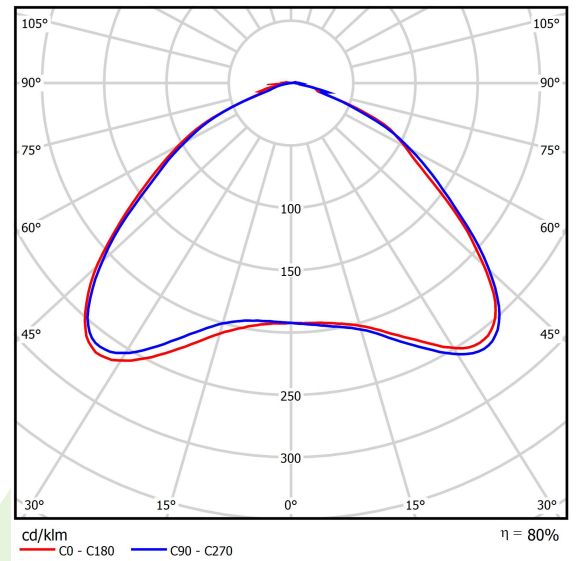

Product: STREETPARK M LED PREMIUM HO 22000 FLOOD E IP66 22 757

Index: 19.3174.0009.22

Description

Powder painted aluminum cast housing highly weather proof. Luminaire is equipped with adjustable handle designed for mounting on posts and arms of 60 mm diameter. Optional handles are also available for mounting on poles with end diameters from 32 mm to 76 mm. Level of tightness IP66. Diffuser is made of hardened glass. Following color temperatures are available: 5700 K. It is possible to program an autonomous multi-level or manual power reduction for specific customer needs by using a specialized power supply in the luminaire. The luminaires have overvoltage protection as standard based on the functionality of the power supplies. Optionally, the luminaires can be equipped with an additional voltage surge protector that does not require interference during the assembly and disassembly of the power supply system. *Selected luminaire variants are available with ENEC certificate.

Product information

Category	Outdoor luminaires
Family	STREETPARK M LED PREMIUM
Name	STREETPARK M LED PREMIUM HO 22000 FLOOD E IP66 22 757
Index	19.3174.0009.22

Light and electrical data

Light source	LED
Luminous flux LED [lm]	22350
LED power [W]	146
Luminaire luminous flux [lm]	17891
Power of luminaire [W]	161
Luminaire's light efficiency [lm/W]	111,1
Color of the light [K]	5700
CRI	>70
SDCM (LED sources)	5
Beam angle [°]	(C0-C180) / (C90-C270) - 70° / 70°
Protection against electric shock	I
Protection degree	IP66
Voltage	220..240 V, 50..60 Hz
Lifetime of LED sources [h]	100000
Lx/By	L80/B10
Operating temperature range [°C]	-40 ÷ 40
Driver	standard on/off (E)
Power factor cos φ	>0,95
Circuit load capacity	6 (B10), 10 (B16), 10 (C10), 17 (C16)

Mechanical data

Assembly	mounted on poles
Material	aluminum
Color	RAL 9007 (dark gray)
Diffuser	hardened transparent glass
Impact resistant	IK09
Weight [kg]	7,38
Dimensions [mm]	718 x 311 x 103

A graph of light