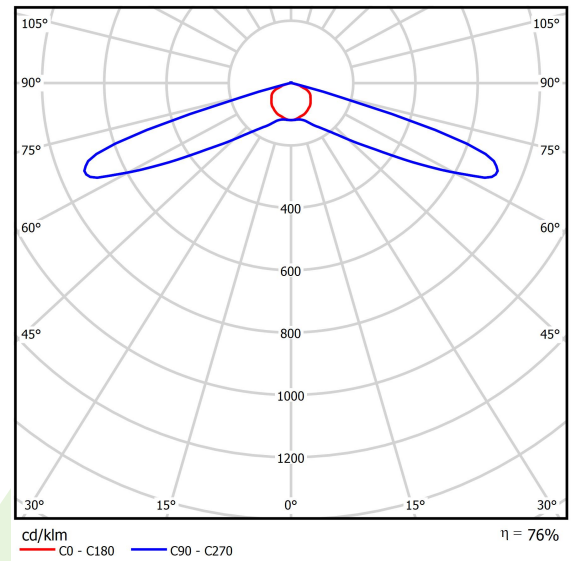

Product information

Category	Outdoor luminaires
Family	STREETPARK M LED PREMIUM
Name	STREETPARK M LED PREMIUM HO 15000 STREET-S E IP66 22 757
Index	19.3174.0008.22

Light and electrical data

Light source	LED
Luminous flux LED [lm]	14900
LED power [W]	97
Luminaire luminous flux [lm]	11381
Power of luminaire [W]	107
Luminaire's light efficiency [lm/W]	106,4
Color of the light [K]	5700
CRI	>70
SDCM (LED sources)	5
Beam angle [°]	street light distribution
Protection against electric shock	I
Protection degree	IP66
Voltage	220..240 V, 50..60 Hz
Lifetime of LED sources [h]	100000
Lx/By	L80/B10
Operating temperature range [°C]	-40 ÷ 40
Driver	standard on/off (E)
Power factor cos φ	>0,95
Circuit load capacity	6 (B10), 10 (B16), 10 (C10), 17 (C16)

Mechanical data

Assembly	mounted on poles
Material	aluminum
Color	RAL 9007 (dark gray)
Diffuser	hardened transparent glass
Impact resistant	IK09
Dimensions [mm]	718 x 311 x 103

A graph of light

Accessories