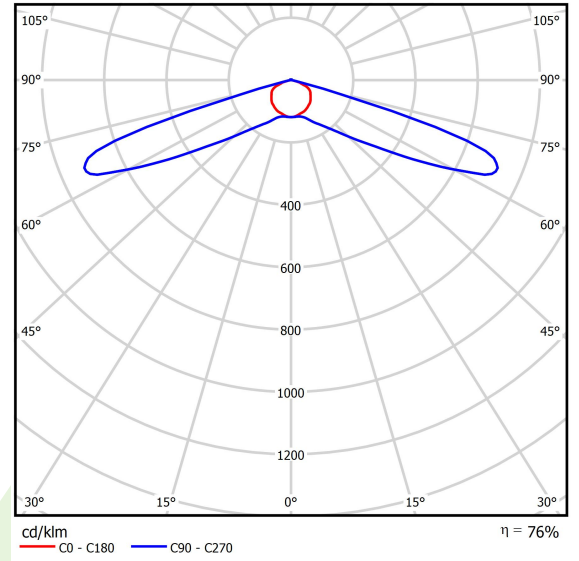

## Light and electrical data

Light source	<b>LED</b>
Luminous flux LED [lm]	<b>14900</b>
LED power [W]	<b>97</b>
Luminaire luminous flux [lm]	<b>11381</b>
Power of luminaire [W]	<b>107</b>
Luminaire's light efficiency [lm/W]	<b>106,4</b>
Color of the light [K]	<b>5700</b>
CRI	<b>&gt;70</b>
SDCM (LED sources)	<b>5</b>
Beam angle [°]	<b>street light distribution</b>
Protection against electric shock	<b>I</b>
Protection degree	<b>IP66</b>
Voltage	<b>220..240 V, 50..60 Hz</b>
Lifetime of LED sources [h]	<b>100000</b>
Lx/By	<b>L80/B10</b>
Operating temperature range [°C]	<b>-40 ÷ 40</b>
Driver	<b>standard on/off (E)</b>
Power factor cos φ	<b>&gt;0,95</b>
Circuit load capacity	<b>6 (B10), 10 (B16), 10 (C10), 17 (C16)</b>

## A graph of light