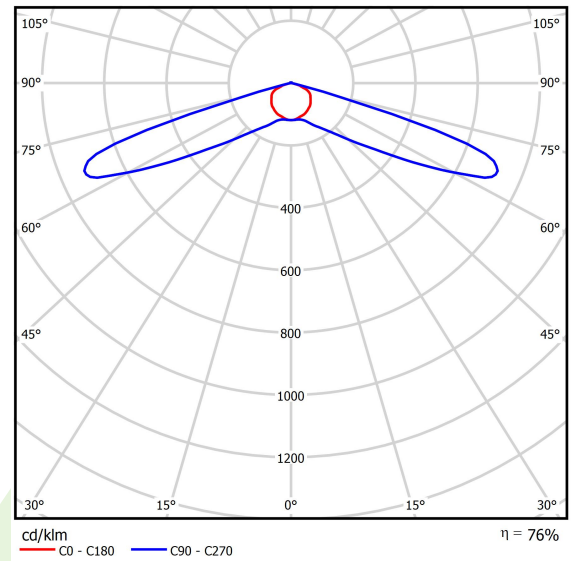

A graph of light