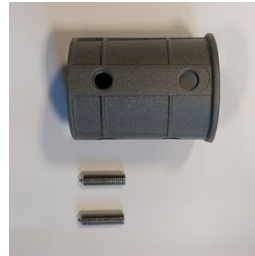

Product: STREETPARK M LED PREMIUM HO 15000 STREET-S E IP66 22 757

Index: 19.3174.0008.22

Description

Powder painted aluminum cast housing highly weather proof. Luminaire is equipped with adjustable handle designed for mounting on posts and arms of 60 mm diameter. Optional handles are also available for mounting on poles with end diameters from 32 mm to 76 mm. Level of tightness IP66. Diffuser is made of hardened glass. Following color temperatures are available: 5700 K. It is possible to program an autonomous multi-level or manual power reduction for specific customer needs by using a specialized power supply in the luminaire. The luminaires have overvoltage protection as standard based on the functionality of the power supplies. Optionally, the luminaires can be equipped with an additional voltage surge protector that does not require interference during the assembly and disassembly of the power supply system. *Selected luminaire variants are available with ENEC certificate.

Mechanical data

| | |
|------------------|-----------------------------------|
| Assembly | mounted on poles |
| Material | aluminum |
| Color | RAL 9007 (dark gray) |
| Diffuser | hardened transparent glass |
| Impact resistant | IK09 |
| Dimensions [mm] | 718 x 311 x 103 |

A graph of light

Accessories

Index 50ELR76/60

Name REDUKTOR R76/60x100

Index 27LBD-REDUCTION LBD

Name [A] STREETPARK pole reduction
LBD-S05S & LBD-S05M

Index 6BW-M8X40DIN914

Name M8x40 DIN 914 A2 NON-NEW
PRESS-FIT CYLINDER WITH
TAPER END FOR CYLINDER
KEYS

Index 27LBD-Holder Fi76

Name STREETPARK Holder Fi 76 mm,
RAL7021

Index 27LBD-HOLDER FI35

Name STREETPARK Holder Fi 35 mm
(arm Fi32) , RAL7021

Index 19.3100.0001.21

Name Pole Mounting Bracket for
STREETPARK Fi 50