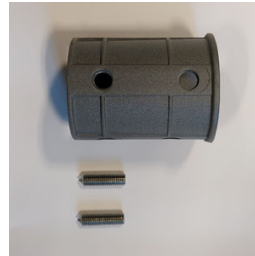

## Description

Powder painted aluminum cast housing highly weather proof. Luminaire is equipped with adjustable handle designed for mounting on posts and arms of 60 mm diameter. Optional handles are also available for mounting on poles with end diameters from 32 mm to 76 mm. Level of tightness IP66. Diffuser is made of hardened glass. Following color temperatures are available: 5700 K. It is possible to program an autonomous multi-level or manual power reduction for specific customer needs by using a specialized power supply in the luminaire. The luminaires have overvoltage protection as standard based on the functionality of the power supplies. Optionally, the luminaires can be equipped with an additional voltage surge protector that does not require interference during the assembly and disassembly of the power supply system. \*Selected luminaire variants are available with ENEC certificate.

## Mechanical data

Assembly	<b>mounted on poles</b>
Material	<b>aluminum</b>
Color	<b>RAL 9007 (dark grey)</b>
Diffuser	<b>hardened transparent glass</b>
Impact resistant	<b>IK09</b>
Weight [kg]	<b>7</b>
Dimensions [mm]	<b>718 x 311 x 103</b>

## Accessories

Index 50ELR76/60

Name REDUKTOR R76/60x100

Index 27LBD-REDUCTION LBD

Name [A] STREETPARK pole reduction  
LBD-S05S & LBD-S05M

Index 6BW-M8X40DIN914

Name M8x40 DIN 914 A2 NON-NEW  
PRESS-FIT CYLINDER WITH  
TAPER END FOR CYLINDER  
KEYS

Index 27LBD-Holder Fi76

Name STREETPARK Holder Fi 76 mm,  
RAL7021

Index 27LBD-HOLDER FI35

Name STREETPARK Holder Fi 35 mm  
(arm Fi32) , RAL7021

Index 19.3100.0001.21

Name Pole Mounting Bracket for  
STREETPARK Fi 50