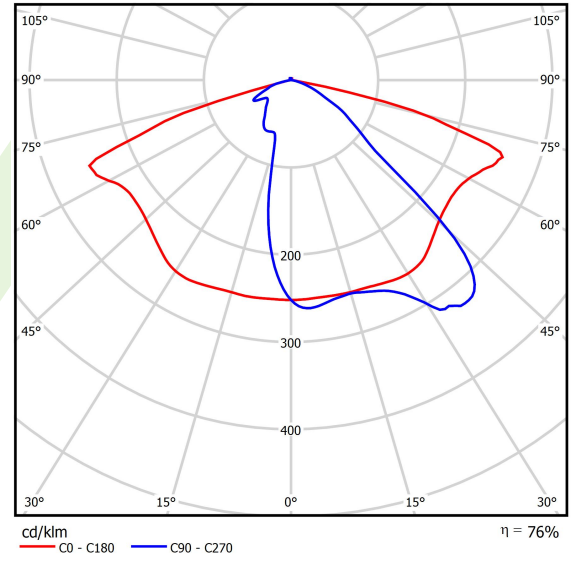

## Light and electrical data

Light source	<b>LED</b>
Luminous flux LED [lm]	<b>7450</b>
LED power [W]	<b>49</b>
Luminaire luminous flux [lm]	<b>5672</b>
Power of luminaire [W]	<b>54</b>
Luminaire's light efficiency [lm/W]	<b>105</b>
Color of the light [K]	<b>5700</b>
CRI	<b>&gt;70</b>
Beam angle [°]	<b>street light distribution</b>
Protection against electric shock	<b>I</b>
Protection degree	<b>IP66</b>
Voltage	<b>220..240 V, 50..60 Hz</b>
Lifetime of LED sources [h]	<b>100000</b>
Lx/By	<b>L80/B10</b>
Operating temperature range [°C]	<b>-40 ÷ 40</b>
Driver	<b>standard on/off (E)</b>
Power factor cos φ	<b>&gt;0,95</b>
Circuit load capacity	<b>6 (B10), 11 (B16), 11 (C10), 18 (C16)</b>

**A graph of light**