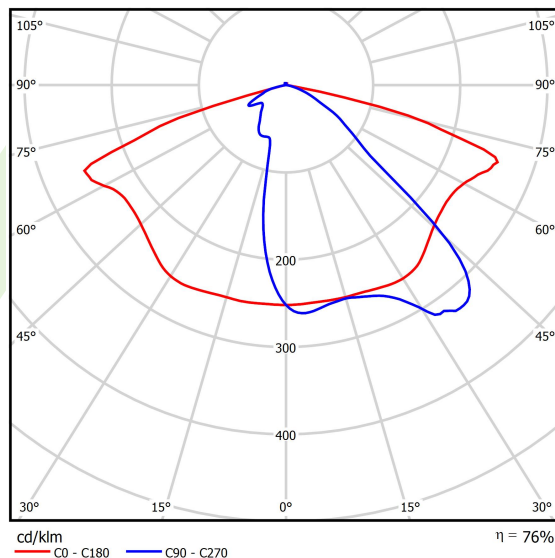

Product: STREETPARK M LED PREMIUM HO 7500 STREET-M E IP66 22 757

Index: 19.3174.0007.22

Description

Powder painted aluminum cast housing highly weather proof. Luminaire is equipped with adjustable handle designed for mounting on posts and arms of 60 mm diameter. Optional handles are also available for mounting on poles with end diameters from 32 mm to 76 mm. Level of tightness IP66. Diffuser is made of hardened glass. Following color temperatures are available: 5700 K. It is possible to program an autonomous multi-level or manual power reduction for specific customer needs by using a specialized power supply in the luminaire. The luminaires have overvoltage protection as standard based on the functionality of the power supplies. Optionally, the luminaires can be equipped with an additional voltage surge protector that does not require interference during the assembly and disassembly of the power supply system. *Selected luminaire variants are available with ENEC certificate.

Light source	LED
Luminous flux LED [lm]	7450
LED power [W]	49
Luminaire luminous flux [lm]	5672
Power of luminaire [W]	54
Luminaire's light efficiency [lm/W]	105
Color of the light [K]	5700
CRI	>70
Beam angle [°]	street light distribution
Protection against electric shock	I
Protection degree	IP66
Voltage	220..240 V, 50..60 Hz
Lifetime of LED sources [h]	100000
Lx/By	L80/B10
Operating temperature range [°C]	-40 ÷ 40
Driver	standard on/off (E)
Power factor cos φ	>0,95
Circuit load capacity	6 (B10), 11 (B16), 11 (C10), 18 (C16)

Mechanical data

Assembly	mounted on poles
Material	aluminum
Color	RAL 9007 (dark grey)
Diffuser	hardened transparent glass
Impact resistant	IK09
Weight [kg]	7
Dimensions [mm]	718 x 311 x 103

A graph of light