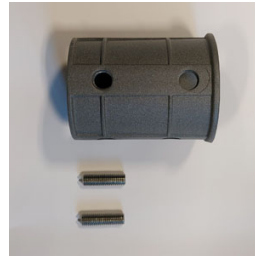

Product: STREETPARK M LED PREMIUM HO 7500 STREET-M E IP66 22 757

Index: 19.3174.0007.22

Description

Powder painted aluminum cast housing highly weather proof. Luminaire is equipped with adjustable handle designed for mounting on posts and arms of 60 mm diameter. Optional handles are also available for mounting on poles with end diameters from 32 mm to 76 mm. Level of tightness IP66. Diffuser is made of hardened glass. Following color temperatures are available: 5700 K. It is possible to program an autonomous multi-level or manual power reduction for specific customer needs by using a specialized power supply in the luminaire. The luminaires have overvoltage protection as standard based on the functionality of the power supplies. Optionally, the luminaires can be equipped with an additional voltage surge protector that does not require interference during the assembly and disassembly of the power supply system. *Selected luminaire variants are available with ENEC certificate.

Mechanical data

Assembly	mounted on poles
Material	aluminum
Color	RAL 9007 (dark grey)
Diffuser	hardened transparent glass
Impact resistant	IK09
Weight [kg]	7
Dimensions [mm]	718 x 311 x 103

A graph of light

Accessories

Index 50ELR76/60

Name REDUKTOR R76/60x100

Index 27LBD-REDUCTION LBD

Name [A] STREETPARK pole reduction
LBD-S05S & LBD-S05M

Index 6BW-M8X40DIN914

Name M8x40 DIN 914 A2 NON-NEW
PRESS-FIT CYLINDER WITH
TAPER END FOR CYLINDER
KEYS

Index 27LBD-Holder Fi76

Name STREETPARK Holder Fi 76 mm,
RAL7021

Index 27LBD-HOLDER FI35

Name STREETPARK Holder Fi 35 mm
(arm Fi32) , RAL7021

Index 19.3100.0001.21

Name Pole Mounting Bracket for
STREETPARK Fi 50