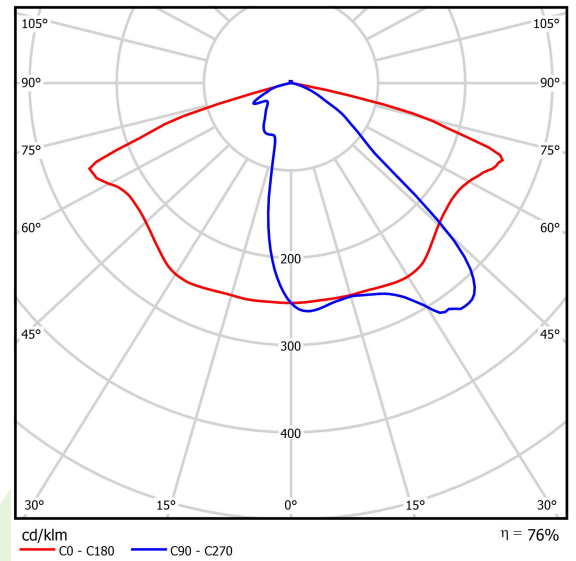

## Light and electrical data

Light source	<b>LED</b>
Luminous flux LED [lm]	<b>7450</b>
LED power [W]	<b>49</b>
Luminaire luminous flux [lm]	<b>5672</b>
Power of luminaire [W]	<b>54</b>
Luminaire's light efficiency [lm/W]	<b>105</b>
Color of the light [K]	<b>5700</b>
CRI	<b>&gt;70</b>
SDCM (LED sources)	<b>5</b>
Beam angle [°]	<b>street light distribution</b>
Protection against electric shock	<b>I</b>
Protection degree	<b>IP66</b>
Voltage	<b>220..240 V, 50..60 Hz</b>
Lifetime of LED sources [h]	<b>100000</b>
Lx/By	<b>L80/B10</b>
Operating temperature range [°C]	<b>-40 ÷ 40</b>
Driver	<b>standard on/off (E)</b>
Power factor cos φ	<b>&gt;0,95</b>
Circuit load capacity	<b>6 (B10), 11 (B16), 11 (C10), 18 (C16)</b>

## A graph of light