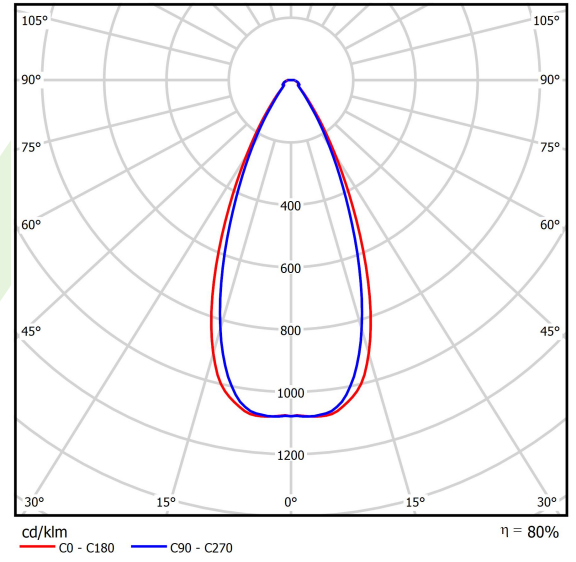

Mechanical data

Assembly	mounted on poles
Material	aluminum
Color	RAL 9007 (dark grey)
Diffuser	hardened transparent glass
Impact resistant	IK09
Dimensions [mm]	718 x 311 x 103

A graph of light