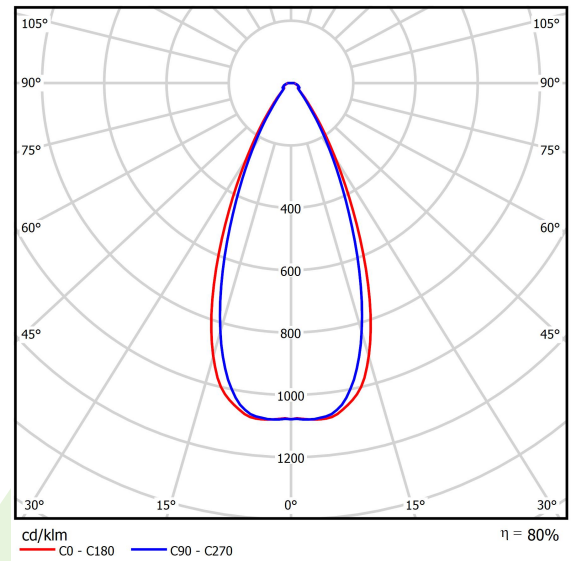

Product: STREETPARK M LED PREMIUM HE 15000 NARROW E IP66 22 757

Index: 19.3174.0006.22

Description

Powder painted aluminum cast housing highly weather proof. Luminaire is equipped with adjustable handle designed for mounting on posts and arms of 60 mm diameter. Optional handles are also available for mounting on poles with end diameters from 32 mm to 76 mm. Level of tightness IP66. Diffuser is made of hardened glass. Following color temperatures are available: 5700 K. It is possible to program an autonomous multi-level or manual power reduction for specific customer needs by using a specialized power supply in the luminaire. The luminaires have overvoltage protection as standard based on the functionality of the power supplies. Optionally, the luminaires can be equipped with an additional voltage surge protector that does not require interference during the assembly and disassembly of the power supply system. *Selected luminaire variants are available with ENEC certificate.

Product information

Category	Outdoor luminaires
Family	STREETPARK M LED PREMIUM
Name	STREETPARK M LED PREMIUM HE 15000 NARROW E IP66 22 757
Index	19.3174.0006.22

Light and electrical data

Light source	LED
Luminous flux LED [lm]	15861
LED power [W]	95
Luminaire luminous flux [lm]	12621
Power of luminaire [W]	106
Luminaire's light efficiency [lm/W]	119,1
Color of the light [K]	5700
CRI	>70
SDCM (LED sources)	5
Beam angle [°]	(C0-C180) / (C90-C270) - 48° / 44,2°
Protection against electric shock	I
Protection degree	IP66
Voltage	220..240 V, 50..60 Hz
Lifetime of LED sources [h]	100000
Lx/By	L80/B10
Operating temperature range [°C]	-40 ÷ 40
Driver	standard on/off (E)
Power factor cos φ	>0,95
Circuit load capacity	6 (B10), 10 (B16), 10 (C10), 17 (C16)

Mechanical data

Assembly	mounted on poles
Material	aluminum
Color	RAL 9007 (dark gray)
Diffuser	hardened transparent glass
Impact resistant	IK09
Dimensions [mm]	718 x 311 x 103

A graph of light

Accessories