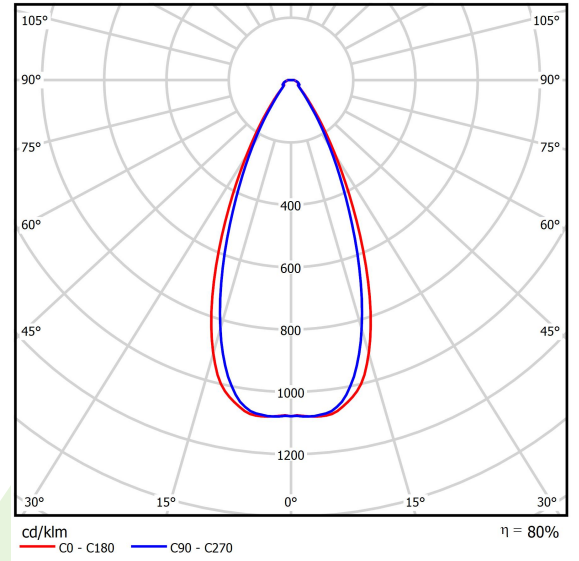

Product: STREETPARK M LED PREMIUM HE 15000 NARROW E IP66 22 757

Index: 19.3174.0006.22

Description

Powder painted aluminum cast housing highly weather proof. Luminaire is equipped with adjustable handle designed for mounting on posts and arms of 60 mm diameter. Optional handles are also available for mounting on poles with end diameters from 32 mm to 76 mm. Level of tightness IP66. Diffuser is made of hardened glass. Following color temperatures are available: 5700 K. It is possible to program an autonomous multi-level or manual power reduction for specific customer needs by using a specialized power supply in the luminaire. The luminaires have overvoltage protection as standard based on the functionality of the power supplies. Optionally, the luminaires can be equipped with an additional voltage surge protector that does not require interference during the assembly and disassembly of the power supply system. *Selected luminaire variants are available with ENEC certificate.

Product information

Category	Outdoor luminaires
Family	STREETPARK M LED PREMIUM
Name	STREETPARK M LED PREMIUM HE 15000 NARROW E IP66 22 757
Index	19.3174.0006.22

Light and electrical data

Light source	LED
Luminous flux LED [lm]	15861
LED power [W]	95
Luminaire luminous flux [lm]	12621
Power of luminaire [W]	106
Luminaire's light efficiency [lm/W]	119,1
Color of the light [K]	5700
CRI	>70
SDCM (LED sources)	5
Beam angle [°]	(C0-C180) / (C90-C270) - 48° / 44,2°
Protection against electric shock	I
Protection degree	IP66
Voltage	220..240 V, 50..60 Hz
Lifetime of LED sources [h]	100000
Lx/By	L80/B10
Operating temperature range [°C]	-40 ÷ 40
Driver	standard on/off (E)
Power factor cos φ	>0,95
Circuit load capacity	6 (B10), 10 (B16), 10 (C10), 17 (C16)

Mechanical data

Assembly	mounted on poles
Material	aluminum
Color	RAL 9007 (dark gray)
Diffuser	hardened transparent glass
Impact resistant	IK09
Dimensions [mm]	718 x 311 x 103

A graph of light

Accessories