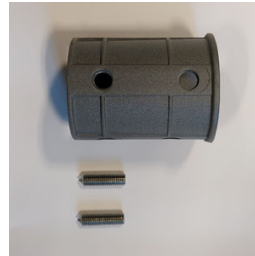

Product: STREETPARK M LED PREMIUM HE 15000 NARROW E IP66 22 757

Index: 19.3174.0006.22

Description

Powder painted aluminum cast housing highly weather proof. Luminaire is equipped with adjustable handle designed for mounting on posts and arms of 60 mm diameter. Optional handles are also available for mounting on poles with end diameters from 32 mm to 76 mm. Level of tightness IP66. Diffuser is made of hardened glass. Following color temperatures are available: 5700 K. It is possible to program an autonomous multi-level or manual power reduction for specific customer needs by using a specialized power supply in the luminaire. The luminaires have overvoltage protection as standard based on the functionality of the power supplies. Optionally, the luminaires can be equipped with an additional voltage surge protector that does not require interference during the assembly and disassembly of the power supply system. *Selected luminaire variants are available with ENEC certificate.

Mechanical data

Assembly	mounted on poles
Material	aluminum
Color	RAL 9007 (dark gray)
Diffuser	hardened transparent glass
Impact resistant	IK09
Dimensions [mm]	718 x 311 x 103

A graph of light

Accessories

Index 50ELR76/60

Name REDUKTOR R76/60x100

Index 27LBD-REDUCTION LBD

Name [A] STREETPARK pole reduction
LBD-S05S & LBD-S05M

Index 6BW-M8X40DIN914

Name M8x40 DIN 914 A2 NON-NEW
PRESS-FIT CYLINDER WITH
TAPER END FOR CYLINDER
KEYS

Index 27LBD-Holder Fi76

Name STREETPARK Holder Fi 76 mm,
RAL7021

Index 27LBD-HOLDER FI35

Name STREETPARK Holder Fi 35 mm
(arm Fi32) , RAL7021

Index 19.3100.0001.21

Name Pole Mounting Bracket for
STREETPARK Fi 50