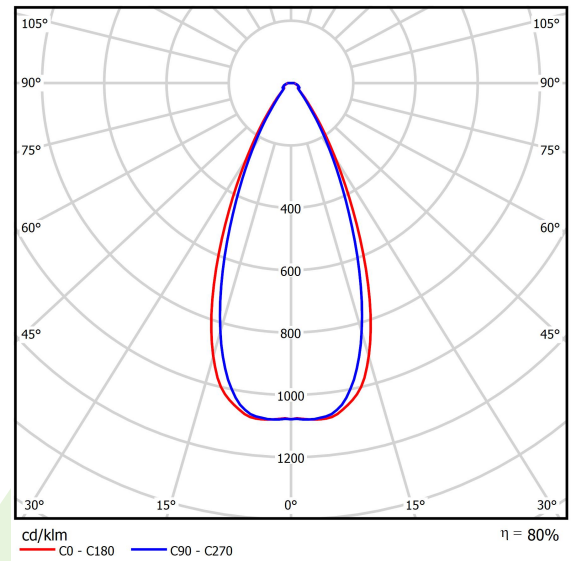

## Light and electrical data

Light source	<b>LED</b>
Luminous flux LED [lm]	<b>15861</b>
LED power [W]	<b>95</b>
Luminaire luminous flux [lm]	<b>12621</b>
Power of luminaire [W]	<b>106</b>
Luminaire's light efficiency [lm/W]	<b>119,1</b>
Color of the light [K]	<b>5700</b>
CRI	<b>&gt;70</b>
SDCM (LED sources)	<b>5</b>
Beam angle [°]	<b>(C0-C180) / (C90-C270) - 48° / 44,2°</b>
Protection against electric shock	<b>I</b>
Protection degree	<b>IP66</b>
Voltage	<b>220..240 V, 50..60 Hz</b>
Lifetime of LED sources [h]	<b>100000</b>
Lx/By	<b>L80/B10</b>
Operating temperature range [°C]	<b>-40 ÷ 40</b>
Driver	<b>standard on/off (E)</b>
Power factor cos φ	<b>&gt;0,95</b>
Circuit load capacity	<b>6 (B10), 10 (B16), 10 (C10), 17 (C16)</b>

## A graph of light