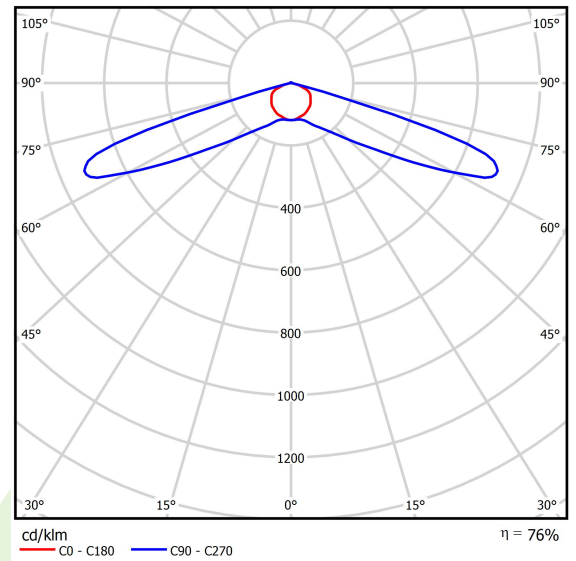

Product: STREETPARK M LED PREMIUM HE 10000 STREET-S E IP66 22 757

Index: 19.3174.0005.22

Description

Powder painted aluminum cast housing highly weather proof. Luminaire is equipped with adjustable handle designed for mounting on posts and arms of 60 mm diameter. Optional handles are also available for mounting on poles with end diameters from 32 mm to 76 mm. Level of tightness IP66. Diffuser is made of hardened glass. Following color temperatures are available: 5700 K. It is possible to program an autonomous multi-level or manual power reduction for specific customer needs by using a specialized power supply in the luminaire. The luminaires have overvoltage protection as standard based on the functionality of the power supplies. Optionally, the luminaires can be equipped with an additional voltage surge protector that does not require interference during the assembly and disassembly of the power supply system. *Selected luminaire variants are available with ENEC certificate.

Product information

Category	Outdoor luminaires
Family	STREETPARK M LED PREMIUM
Name	STREETPARK M LED PREMIUM HE 10000 STREET-S E IP66 22 757
Index	19.3174.0005.22

Light and electrical data

Light source	LED
Luminous flux LED [lm]	10574
LED power [W]	63
Luminaire luminous flux [lm]	8076
Power of luminaire [W]	71
Luminaire's light efficiency [lm/W]	113,7
Color of the light [K]	5700
CRI	>70
SDCM (LED sources)	5
Beam angle [°]	street light distribution
Protection against electric shock	I
Protection degree	IP66
Voltage	220..240 V, 50..60 Hz
Lifetime of LED sources [h]	100000
Lx/By	L80/B10
Operating temperature range [°C]	-40 ÷ 40
Driver	standard on/off (E)
Power factor cos φ	>0,95
Circuit load capacity	6 (B10), 10 (B16), 10 (C10), 17 (C16)

Mechanical data

Assembly	mounted on poles
Material	aluminum
Color	RAL 9007 (dark gray)
Diffuser	hardened transparent glass
Impact resistant	IK09
Weight [kg]	5,2
Dimensions [mm]	718 x 311 x 103

A graph of light