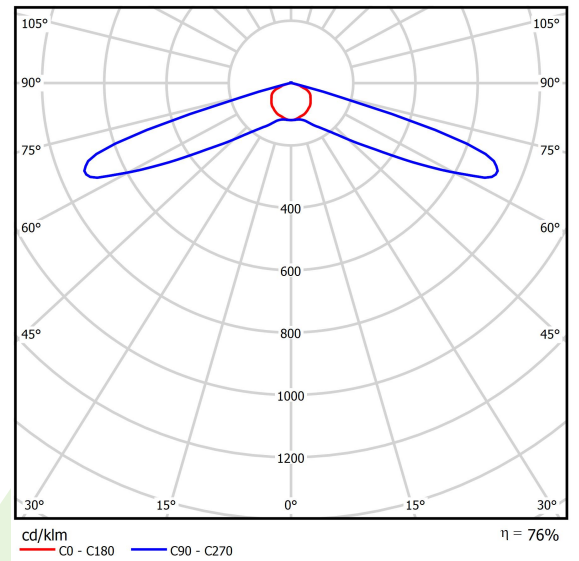

## Light and electrical data

Light source	LED
Luminous flux LED [lm]	10574
LED power [W]	63
Luminaire luminous flux [lm]	8076
Power of luminaire [W]	71
Luminaire's light efficiency [lm/W]	113,7
Color of the light [K]	5700
CRI	>70
SDCM (LED sources)	5
Beam angle [°]	street light distribution
Protection against electric shock	I
Protection degree	IP66
Voltage	220..240 V, 50..60 Hz
Lifetime of LED sources [h]	100000
Lx/By	L80/B10
Operating temperature range [°C]	-40 ÷ 40
Driver	standard on/off (E)
Power factor cos φ	>0,95
Circuit load capacity	6 (B10), 10 (B16), 10 (C10), 17 (C16)

## A graph of light