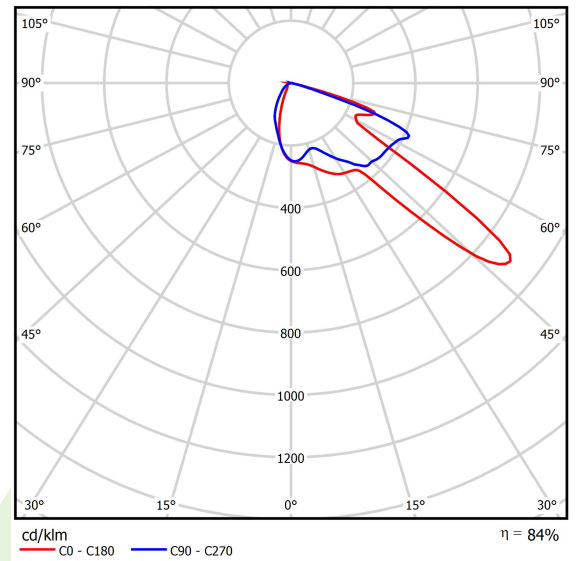

## Light and electrical data

Light source	<b>LED</b>
Luminous flux LED [lm]	<b>4306</b>
LED power [W]	<b>32</b>
Luminaire luminous flux [lm]	<b>3605</b>
Power of luminaire [W]	<b>35</b>
Luminaire's light efficiency [lm/W]	<b>103</b>
Color of the light [K]	<b>4000</b>
CRI	<b>&gt;70</b>
SDCM (LED sources)	<b>5</b>
Beam angle [°]	<b>street light distribution</b>
Protection against electric shock	<b>I</b>
Protection degree	<b>IP66</b>
Voltage	<b>220..240 V, 50..60 Hz</b>
Lifetime of LED sources [h]	<b>54000</b>
Lx/By	<b>L80/B10</b>
Operating temperature range [°C]	<b>-40 ÷ 40</b>
Driver	<b>standard on/off (E)</b>
Power factor cos φ	<b>&gt;0,95</b>
Circuit load capacity	<b>6 (B10), 10 (B16), 10 (C10), 17 (C16)</b>

## A graph of light