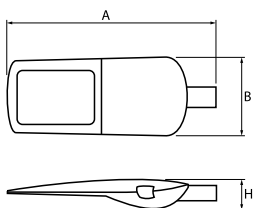

## Description

Powder painted aluminum cast housing highly weather proof. Luminaire is equipped with adjustable handle designed for mounting on posts and arms of 60 mm diameter. Level of tightness IP66. Diffuser is made of hardened glass. Following color temperatures are available: 4000 K. The luminaire is intended for lighting pedestrian crossings. It is possible to program an autonomous multi-level or manual power reduction for specific customer needs by using a specialized power supply in the luminaire. The luminaires have overvoltage protection as standard based on the functionality of the power supplies. Optionally, the luminaires can be equipped with an additional voltage surge protector that does not require interference during the assembly and disassembly of the power supply system. \*Selected luminary variants are available with ENEC certificate.

## Mechanical data

Assembly	<b>mounted on poles</b>
Material	<b>aluminum</b>
Color	<b>RAL 9007 (dark gray)</b>
Diffuser	<b>hardened transparent glass</b>
Impact resistant	<b>IK09</b>
Weight [kg]	<b>7</b>
Dimensions [mm]	<b>718 x 311 x 103</b>