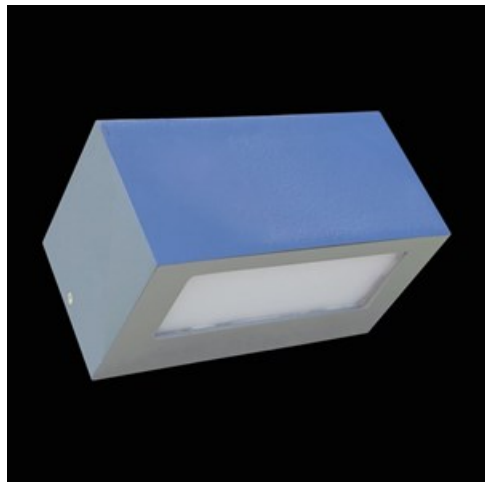

Product: KUBIK WALL ECO LED UP OR DOWN 2X GU10 IP54 34 PIR

Index: 19.3165.0007.34

Description

Luminaire for removable LED sources, called Retrofit, matching the GU10 holder. The body is made of aluminum painted with a special facade paint resistant to weather conditions. PMMA opal. Very easy assembly and access to the interior. Recommended for balconies lighting. Luminaire equipped with a PIR sensor. Number of sensor on/off cycles greater than 100000.

Product information

Category	Outdoor luminaires
Family	KUBIK WALL ECO LED IP54
Name	KUBIK WALL ECO LED UP OR DOWN 2X GU10 IP54 34 PIR
Index	19.3165.0007.34
EAN	5902107251017

Light and electrical data

Light source	RETROFIT GU10 (not included)
Luminous flux LED [lm]	depending on source
LED power [W]	depending on source
Luminaire luminous flux [lm]	depending on source
Power of luminaire [W]	depending on source
Luminaire's light efficiency [lm/W]	depending on source
Color of the light [K]	depending on source
CRI	depending on source
SDCM (LED sources)	depending on source
Beam angle [°]	(C0-C180) / (C90-C270) - 111,4° / 111,4°
Protection against electric shock	I
Protection degree	IP54
Voltage	220..240 V, 50..60 Hz
Lifetime of LED sources [h]	depending on source
Lx/By	depending on source
Driver	none

Mechanical data

Assembly	mounted on wall
Material	aluminum
Color	RAL 9016 (white)
Diffuser	PMMA opal
Weight [kg]	1,12
Dimensions [mm]	200 x 120 x 100

A graph of light