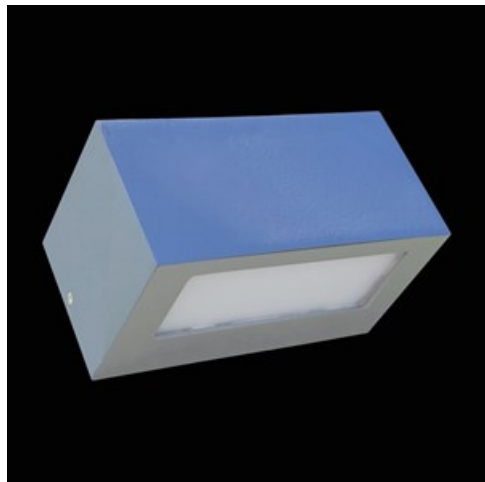

Product: KUBIK WALL ECO LED UP OR DOWN 2X GU10 IP54 34 PIR

Index: 19.3165.0007.34

Description

Luminaire for removable LED sources, called Retrofit, matching the GU10 holder. The body is made of aluminum painted with a special facade paint resistant to weather conditions. PMMA opal. Very easy assembly and access to the interior. Recommended for balconies lighting. Luminaire equipped with a PIR sensor. Number of sensor on/off cycles greater than 100000.

Product information

Category	Outdoor luminaires
Family	KUBIK WALL ECO LED IP54
Name	KUBIK WALL ECO LED UP OR DOWN 2X GU10 IP54 34 PIR
Index	19.3165.0007.34

Light and electrical data

Light source	RETROFIT GU10 (not included)
Luminous flux LED [lm]	depending on applied light source
LED power [W]	depending on applied light source
Luminaire luminous flux [lm]	depending on applied light source
Power of luminaire [W]	depending on applied light source
Luminaire's light efficiency [lm/W]	depending on applied light source
Color of the light [K]	depending on applied light source
CRI	depending on applied light source
SDCM (LED sources)	depending on applied light source
Beam angle [°]	(C0-C180) / (C90-C270) - 111,4° / 111,4°
Protection against electric shock	I
Protection degree	IP54
Voltage	220..240 V, 50..60 Hz
Lifetime of LED sources [h]	depending on applied light source
Lx/By	depending on applied light source
Driver	none

Mechanical data

Assembly	mounted on wall
Material	aluminum
Color	RAL 9016 (white)
Diffuser	PMMA opal
Weight [kg]	1,12
Dimensions [mm]	200 x 120 x 100

A graph of light