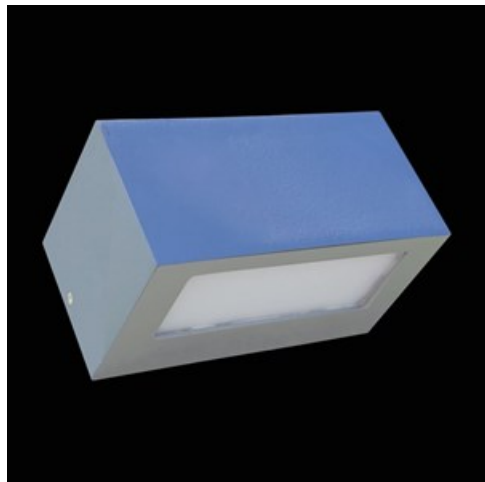

Product: KUBIK WALL ECO LED UP OR DOWN 2X GU10 IP54 25 PIR

Index: 19.3165.0007.25

Description

Luminaire for removable LED sources, called Retrofit, matching the GU10 holder. The body is made of aluminum painted with a special facade paint resistant to weather conditions. PMMA opal. Very easy assembly and access to the interior. Recommended for balconies lighting. Luminaire equipped with a PIR sensor. Number of sensor on/off cycles greater than 100000.

Product information

Category	Outdoor luminaires
Family	KUBIK WALL ECO LED IP54
Name	KUBIK WALL ECO LED UP OR DOWN 2X GU10 IP54 25 PIR
Index	19.3165.0007.25

Light and electrical data

Light source	RETROFIT GU10 (not included)
Luminous flux LED [lm]	depending on applied light source
LED power [W]	depending on applied light source
Luminaire luminous flux [lm]	depending on applied light source
Power of luminaire [W]	depending on applied light source
Luminaire's light efficiency [lm/W]	depending on applied light source
Color of the light [K]	depending on applied light source
CRI	depending on applied light source
SDCM (LED sources)	depending on applied light source
Beam angle [°]	(C0-C180) / (C90-C270) - 111,4° / 111,4°
Protection against electric shock	I
Protection degree	IP54
Voltage	220..240 V, 50..60 Hz
Lifetime of LED sources [h]	depending on applied light source
Lx/By	depending on applied light source
Driver	none

Mechanical data

Assembly	mounted on wall
Material	aluminum
Color	RAL 7016 (anthracite, metallic, fine structure)
Diffuser	PMMA opal
Weight [kg]	1,2
Dimensions [mm]	200 x 120 x 100

A graph of light