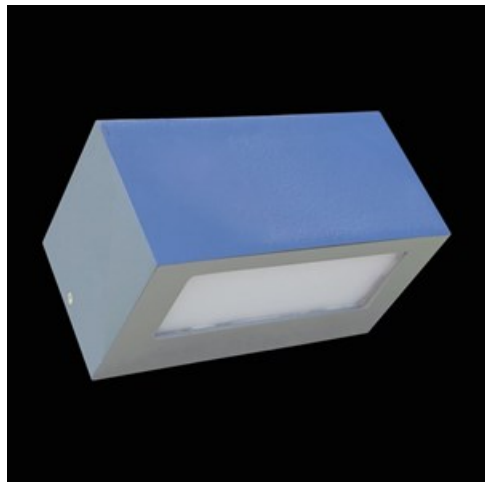

Product: KUBIK WALL ECO LED UP OR DOWN 2X GU10 IP54 25 PIR

Index: 19.3165.0007.25

Description

Luminaire for removable LED sources, called Retrofit, matching the GU10 holder. The body is made of aluminum painted with a special facade paint resistant to weather conditions. PMMA opal. Very easy assembly and access to the interior. Recommended for balconies lighting. Luminaire equipped with a PIR sensor. Number of sensor on/off cycles greater than 100000.

Product information

Category	Outdoor luminaires
Family	KUBIK WALL ECO LED IP54
Name	KUBIK WALL ECO LED UP OR DOWN 2X GU10 IP54 25 PIR
Index	19.3165.0007.25
EAN	5902107250997

Light and electrical data

Light source	RETROFIT GU10 (not included)
Luminous flux LED [lm]	depending on source
LED power [W]	depending on source
Luminaire luminous flux [lm]	depending on source
Power of luminaire [W]	depending on source
Luminaire's light efficiency [lm/W]	depending on source
Color of the light [K]	depending on source
CRI	depending on source
SDCM (LED sources)	depending on source
Beam angle [°]	(C0-C180) / (C90-C270) - 111,4° / 111,4°
Protection against electric shock	I
Protection degree	IP54
Voltage	220..240 V, 50..60 Hz
Lifetime of LED sources [h]	depending on source
Lx/By	depending on source
Driver	none

Mechanical data

Assembly	mounted on wall
Material	aluminum
Color	RAL 7016 (anthracite, metallic, fine structure)
Diffuser	PMMA opal
Weight [kg]	1,2
Dimensions [mm]	200 x 120 x 100

A graph of light