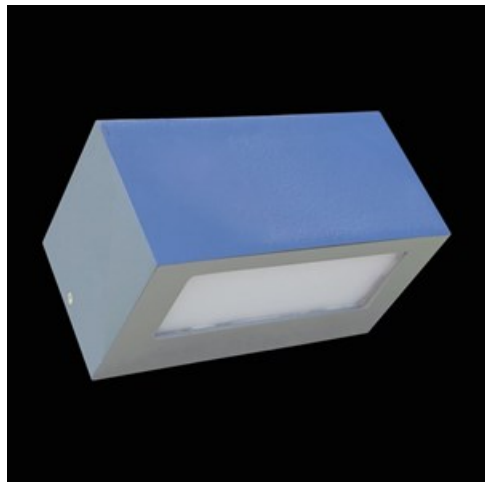

**Product:** KUBIK WALL ECO LED UP OR DOWN 2X GU10 IP54 04 PIR

**Index:** 19.3165.0007.04

## Description

Luminaire for removable LED sources, called Retrofit, matching the GU10 holder. The body is made of aluminum painted with a special facade paint resistant to weather conditions. PMMA opal. Very easy assembly and access to the interior. Recommended for balconies lighting. Luminaire equipped with a PIR sensor. Number of sensor on/off cycles greater than 100000.

## Product information

Category	Outdoor luminaires
Family	KUBIK WALL ECO LED IP54
Name	KUBIK WALL ECO LED UP OR DOWN 2X GU10 IP54 04 PIR
Index	19.3165.0007.04
EAN	5902107251000

**Mechanical data**

Assembly	mounted on wall
Material	aluminum
Color	RAL 9005 (black)
Diffuser	PMMA opal
Weight [kg]	1,14
Dimensions [mm]	200 x 120 x 100

**A graph of light**