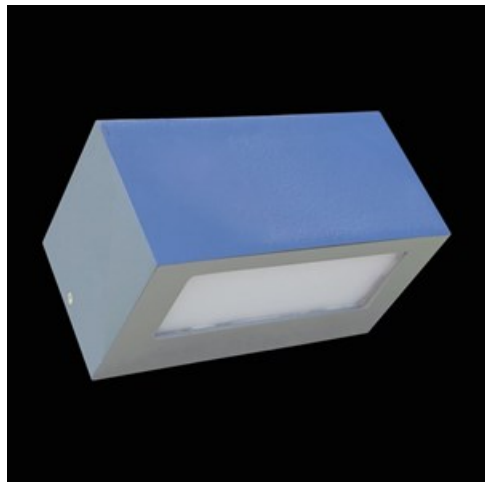

Product: KUBIK WALL ECO LED UP OR DOWN 2X GU10 IP54 04 PIR

Index: 19.3165.0007.04

Description

Luminaire for removable LED sources, called Retrofit, matching the GU10 holder. The body is made of aluminum painted with a special facade paint resistant to weather conditions. PMMA opal. Very easy assembly and access to the interior. Recommended for balconies lighting. Luminaire equipped with a PIR sensor. Number of sensor on/off cycles greater than 100000.

Product information

Category	Outdoor luminaires
Family	KUBIK WALL ECO LED IP54
Name	KUBIK WALL ECO LED UP OR DOWN 2X GU10 IP54 04 PIR
Index	19.3165.0007.04
EAN	5902107251000

Light and electrical data

Light source	RETROFIT GU10 (not included)
Luminous flux LED [lm]	depending on source
LED power [W]	depending on source
Luminaire luminous flux [lm]	depending on source
Power of luminaire [W]	depending on source
Luminaire's light efficiency [lm/W]	depending on source
Color of the light [K]	depending on source
CRI	depending on source
SDCM (LED sources)	depending on source
Beam angle [°]	(C0-C180) / (C90-C270) - 111,4° / 111,4°
Protection against electric shock	I
Protection degree	IP54
Voltage	220..240 V, 50..60 Hz
Lifetime of LED sources [h]	depending on source
Lx/By	depending on source
Driver	none

Mechanical data

Assembly	mounted on wall
Material	aluminum
Color	RAL 9005 (black)
Diffuser	PMMA opal
Weight [kg]	1,14
Dimensions [mm]	200 x 120 x 100

A graph of light