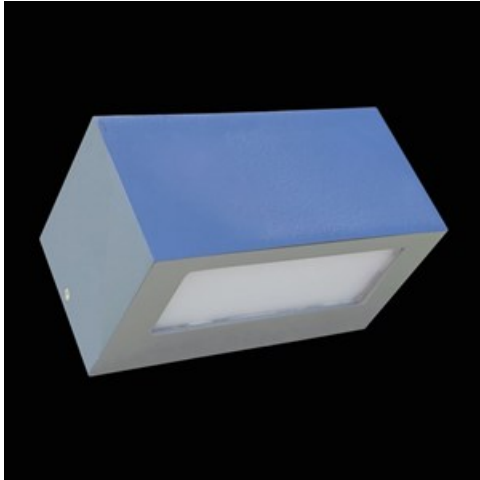

Product: KUBIK WALL ECO LED UP OR DOWN 2X GU10 IP54 04 PIR

Index: 19.3165.0007.04

Description

Luminaire for removable LED sources, called Retrofit, matching the GU10 holder. The body is made of aluminum painted with a special facade paint resistant to weather conditions. PMMA opal. Very easy assembly and access to the interior. Recommended for balconies lighting. Luminaire equipped with a PIR sensor. Number of sensor on/off cycles greater than 100000.

Product information

Category	Outdoor luminaires
Family	KUBIK WALL ECO LED IP54
Name	KUBIK WALL ECO LED UP OR DOWN 2X GU10 IP54 04 PIR
Index	19.3165.0007.04

Light and electrical data

Light source	RETROFIT GU10 (not included)
Luminous flux LED [lm]	depending on applied light source
LED power [W]	depending on applied light source
Luminaire luminous flux [lm]	depending on applied light source
Power of luminaire [W]	depending on applied light source
Luminaire's light efficiency [lm/W]	depending on applied light source
Color of the light [K]	depending on applied light source
CRI	depending on applied light source
SDCM (LED sources)	depending on applied light source
Beam angle [°]	(C0-C180) / (C90-C270) - 111,4° / 111,4°
Protection against electric shock	I
Protection degree	IP54
Voltage	220..240 V, 50..60 Hz
Lifetime of LED sources [h]	depending on applied light source
Lx/By	depending on applied light source
Driver	none

Mechanical data

Assembly	mounted on wall
Material	aluminum
Color	RAL 9005 (black)
Diffuser	PMMA opal
Weight [kg]	1,14
Dimensions [mm]	200 x 120 x 100

A graph of light