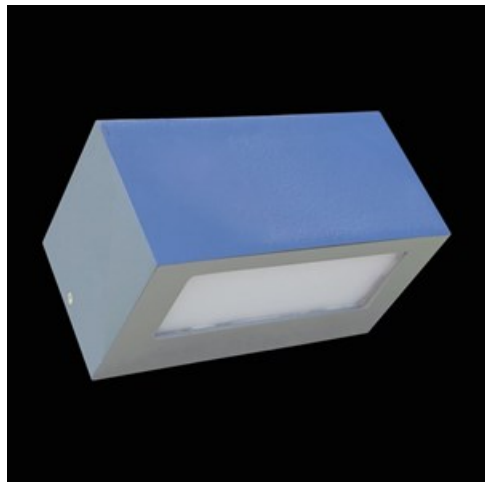

Product: KUBIK WALL ECO LED UP OR DOWN 2X GU10 IP54 34

Index: 19.3165.0006.34

Description

Luminaire for removable LED sources, called Retrofit, matching the GU10 holder. The body is made of aluminum painted with a special facade paint resistant to weather conditions. PMMA opal. Very easy assembly and access to the interior. Recommended for balconies lighting.

Product information

Category	Outdoor luminaires
Family	KUBIK WALL ECO LED IP54
Name	KUBIK WALL ECO LED UP OR DOWN 2X GU10 IP54 34
Index	19.3165.0006.34
EAN	5902107250935

Light and electrical data

Light source	RETROFIT GU10 (not included)
Luminous flux LED [lm]	depending on source
LED power [W]	depending on source
Luminaire luminous flux [lm]	depending on source
Power of luminaire [W]	depending on source
Luminaire's light efficiency [lm/W]	depending on source
Color of the light [K]	depending on source
CRI	depending on source
SDCM (LED sources)	depending on source
Beam angle [°]	(C0-C180) / (C90-C270) - 111,4° / 111,4°
Protection against electric shock	I
Protection degree	IP54
Voltage	220..240 V, 50..60 Hz
Lifetime of LED sources [h]	depending on source
Lx/By	depending on source
Driver	none

Mechanical data

Assembly	mounted on wall
Material	aluminum
Color	RAL 9016 (white)
Diffuser	PMMA opal
Weight [kg]	1,03
Dimensions [mm]	200 x 120 x 100

A graph of light