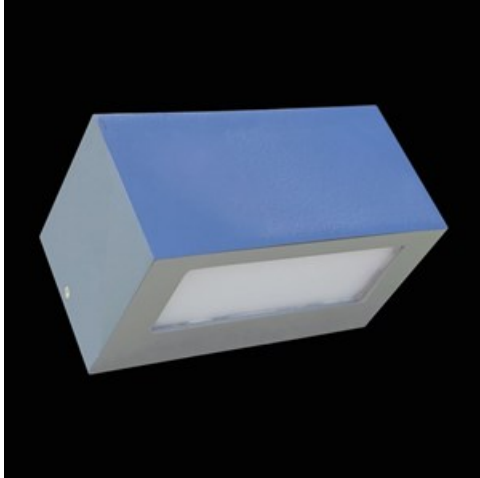

Product: KUBIK WALL ECO LED UP OR DOWN 2X GU10 IP54 34

Index: 19.3165.0006.34

Description

Luminaire for removable LED sources, called Retrofit, matching the GU10 holder. The body is made of aluminum painted with a special facade paint resistant to weather conditions. PMMA opal. Very easy assembly and access to the interior. Recommended for balconies lighting.

Product information

Category	Outdoor luminaires
Family	KUBIK WALL ECO LED IP54
Name	KUBIK WALL ECO LED UP OR DOWN 2X GU10 IP54 34
Index	19.3165.0006.34

Light and electrical data

Light source	RETROFIT GU10 (not included)
Luminous flux LED [lm]	depending on applied light source
LED power [W]	depending on applied light source
Luminaire luminous flux [lm]	depending on applied light source
Power of luminaire [W]	depending on applied light source
Luminaire's light efficiency [lm/W]	depending on applied light source
Color of the light [K]	depending on applied light source
CRI	depending on applied light source
SDCM (LED sources)	depending on applied light source
Beam angle [°]	(C0-C180) / (C90-C270) - 111,4° / 111,4°
Protection against electric shock	I
Protection degree	IP54
Voltage	220..240 V, 50..60 Hz
Lifetime of LED sources [h]	depending on applied light source
Lx/By	depending on applied light source
Driver	none

Mechanical data

Assembly	mounted on wall
Material	aluminum
Color	RAL 9016 (white)
Diffuser	PMMA opal
Weight [kg]	1,03
Dimensions [mm]	200 x 120 x 100

A graph of light