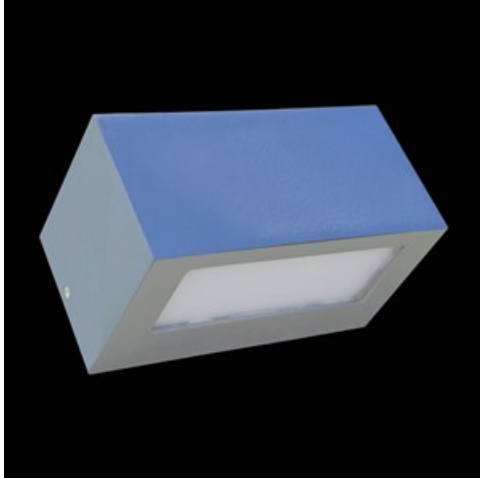

Product: KUBIK WALL ECO LED UP OR DOWN 2X GU10 IP54 25

Index: 19.3165.0006.25

Description

Luminaire for removable LED sources, called Retrofit, matching the GU10 holder. The body is made of aluminum painted with a special facade paint resistant to weather conditions. PMMA opal. Very easy assembly and access to the interior. Recommended for balconies lighting.

Product information

Category	Outdoor luminaires
Family	KUBIK WALL ECO LED IP54
Name	KUBIK WALL ECO LED UP OR DOWN 2X GU10 IP54 25
Index	19.3165.0006.25

Light and electrical data

Light source	RETROFIT GU10 (not included)
Luminous flux LED [lm]	depending on applied light source
LED power [W]	depending on applied light source
Luminaire luminous flux [lm]	depending on applied light source
Power of luminaire [W]	depending on applied light source
Luminaire's light efficiency [lm/W]	depending on applied light source
Color of the light [K]	depending on applied light source
CRI	depending on applied light source
SDCM (LED sources)	depending on applied light source
Beam angle [°]	(C0-C180) / (C90-C270) - 111,4° / 111,4°
Protection against electric shock	I
Protection degree	IP54
Voltage	220..240 V, 50..60 Hz
Lifetime of LED sources [h]	depending on applied light source
Lx/By	depending on applied light source
Driver	none

Mechanical data

Assembly	mounted on wall
Material	aluminum
Color	RAL 7016 (anthracite, metallic, fine structure)
Diffuser	PMMA opal
Weight [kg]	1,2
Dimensions [mm]	200 x 120 x 100

A graph of light