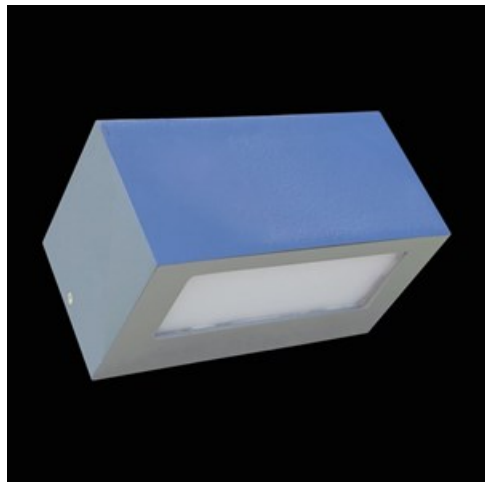

Product: KUBIK WALL ECO LED UP OR DOWN 2X GU10 IP54 25

Index: 19.3165.0006.25

Description

Luminaire for removable LED sources, called Retrofit, matching the GU10 holder. The body is made of aluminum painted with a special facade paint resistant to weather conditions. PMMA opal. Very easy assembly and access to the interior. Recommended for balconies lighting.

Product information

Category	Outdoor luminaires
Family	KUBIK WALL ECO LED IP54
Name	KUBIK WALL ECO LED UP OR DOWN 2X GU10 IP54 25
Index	19.3165.0006.25
EAN	5902107250942

Light and electrical data

Light source	RETROFIT GU10 (not included)
Luminous flux LED [lm]	depending on source
LED power [W]	depending on source
Luminaire luminous flux [lm]	depending on source
Power of luminaire [W]	depending on source
Luminaire's light efficiency [lm/W]	depending on source
Color of the light [K]	depending on source
CRI	depending on source
SDCM (LED sources)	depending on source
Beam angle [°]	(C0-C180) / (C90-C270) - 111,4° / 111,4°
Protection against electric shock	I
Protection degree	IP54
Voltage	220..240 V, 50..60 Hz
Lifetime of LED sources [h]	depending on source
Lx/By	depending on source
Driver	none

Mechanical data

Assembly	mounted on wall
Material	aluminum
Color	RAL 7016 (anthracite, metallic, fine structure)
Diffuser	PMMA opal
Weight [kg]	1,2
Dimensions [mm]	200 x 120 x 100

A graph of light