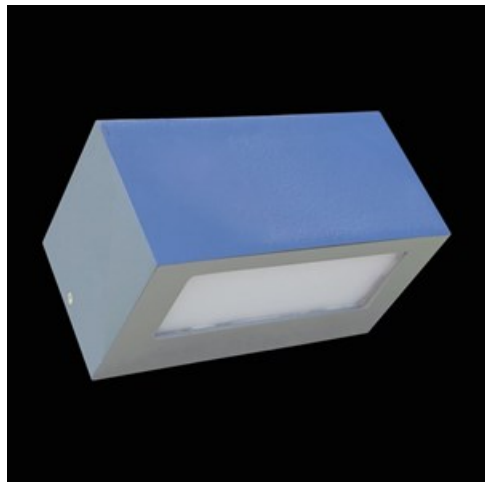

**Product:** KUBIK WALL ECO LED UP OR DOWN 2X GU10 IP54 04

**Index:** 19.3165.0006.04

## Description

Luminaire for removable LED sources, called Retrofit, matching the GU10 holder. The body is made of aluminum painted with a special facade paint resistant to weather conditions. PMMA opal. Very easy assembly and access to the interior. Recommended for balconies lighting.

## Product information

Category	Outdoor luminaires
Family	KUBIK WALL ECO LED IP54
Name	KUBIK WALL ECO LED UP OR DOWN 2X GU10 IP54 04
Index	19.3165.0006.04
EAN	5902107250928

**Mechanical data**

Assembly	mounted on wall
Material	aluminum
Color	RAL 9005 (black)
Diffuser	PMMA opal
Weight [kg]	1,07
Dimensions [mm]	200 x 120 x 100

**A graph of light**