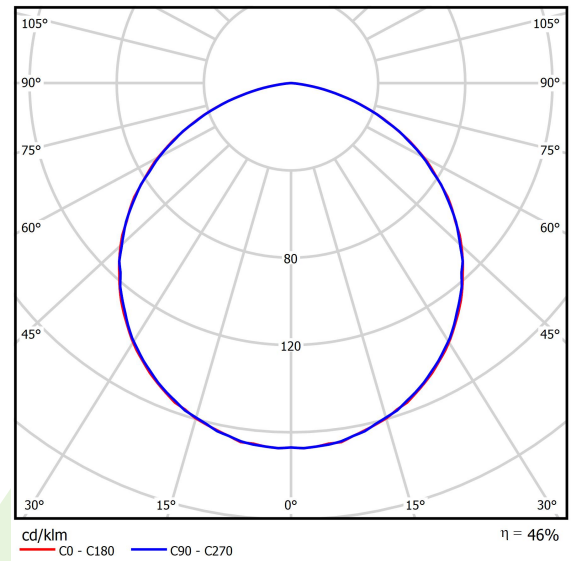

Product information

Category	Outdoor luminaires
Family	KUBIK WALL ECO LED IP54
Name	KUBIK WALL ECO LED UP OR DOWN 2X GU10 IP54 04
Index	19.3165.0006.04

Light and electrical data

Light source	RETROFIT G9 (not included)
Luminous flux LED [lm]	depending on applied light source
LED power [W]	depending on applied light source
Luminaire luminous flux [lm]	depending on applied light source
Power of luminaire [W]	depending on applied light source
Luminaire's light efficiency [lm/W]	depending on applied light source
Color of the light [K]	depending on applied light source
CRI	depending on applied light source
SDCM (LED sources)	depending on applied light source
Beam angle [°]	(C0-C180) / (C90-C270) - 111,4° / 111,4°
Protection against electric shock	I
Protection degree	IP54
Voltage	220..240 V, 50..60 Hz
Lifetime of LED sources [h]	depending on applied light source
Lx/By	depending on applied light source
Driver	none

Mechanical data

Assembly	mounted on wall
Material	aluminum
Color	RAL 9005 (black)
Diffuser	PMMA opal
Weight [kg]	1,07
Dimensions [mm]	200 x 120 x 100

A graph of light

Luminous flux tolerance +/- 10%. Power tolerance +/- 10%.
Technical data may be changed. Photos of the luminaires may differ from reality.
Date of last update: 02-07-2022