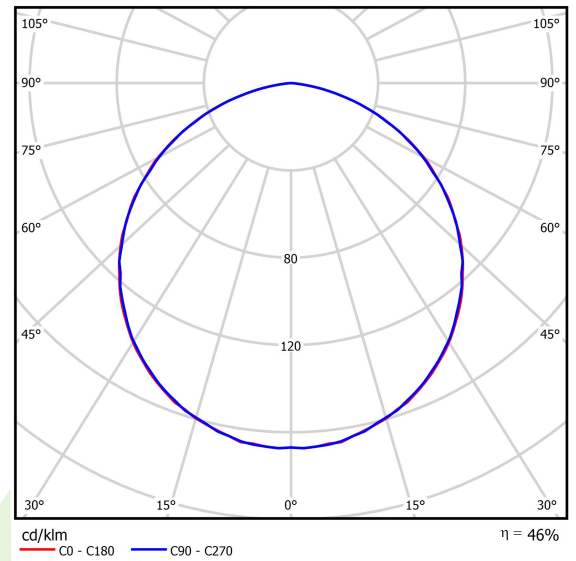

Product information

Category	Outdoor luminaires
Family	KUBIK WALL ECO LED IP54
Name	KUBIK WALL ECO LED UP OR DOWN 1X GU10 IP54 25
Index	19.3165.0005.25

Light and electrical data

Light source	RETROFIT G9 (not included)
Luminous flux LED [lm]	depending on applied light source
LED power [W]	depending on applied light source
Luminaire luminous flux [lm]	depending on applied light source
Power of luminaire [W]	depending on applied light source
Luminaire's light efficiency [lm/W]	depending on applied light source
Color of the light [K]	depending on applied light source
CRI	depending on applied light source
SDCM (LED sources)	depending on applied light source
Beam angle [°]	(C0-C180) / (C90-C270) - 111,4° / 111,4°
Protection against electric shock	I
Protection degree	IP54
Voltage	220..240 V, 50..60 Hz
Lifetime of LED sources [h]	depending on applied light source
Lx/By	depending on applied light source
Driver	none

Mechanical data

Assembly	mounted on wall
Material	aluminum
Color	RAL 7016 (anthracite, metallic, fine structure)
Diffuser	PMMA opal
Weight [kg]	0,8
Dimensions [mm]	120 x 120 x 120

A graph of light

Luminous flux tolerance +/- 10%. Power tolerance +/- 10%.
Technical data may be changed. Photos of the luminaires may differ from reality.
Date of last update: 02-07-2022