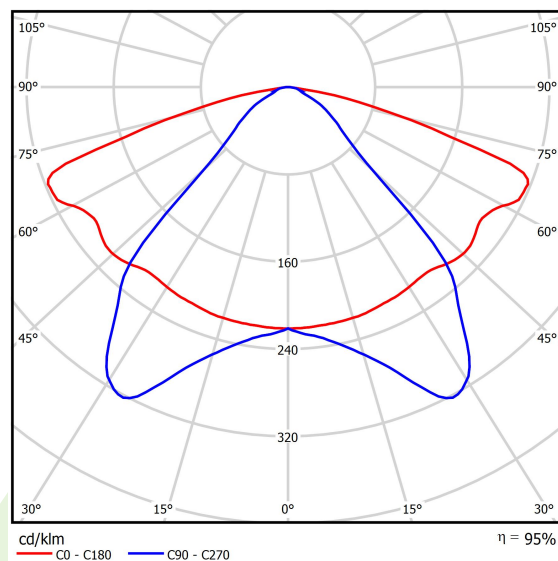

Product information

Category	Outdoor luminaires
Family	KUBIK POLE T LED
Name	KUBIK POLE T 10000 STREET-M E IP65 04 757 / 5000/1700MM
Index	19.3164.0003.04

Light and electrical data

Light source	LED
Luminous flux LED [lm]	9933
LED power [W]	67
Luminaire luminous flux [lm]	9400
Power of luminaire [W]	75
Luminaire's light efficiency [lm/W]	125,3
Color of the light [K]	5700
CRI	>70
SDCM (LED sources)	5
Beam angle [°]	street light distribution
Protection against electric shock	I
Protection degree	IP65
Voltage	220..240 V, 50..60 Hz
Lifetime of LED sources [h]	50000
Lx/By	L70/B10
Operating temperature range [°C]	-25 ÷ 30
Driver	standard on/off (E)
Power factor cos φ	>0,95
Circuit load capacity	6 (B10), 10 (B16), 10 (C10), 17 (C16)

Mechanical data

Assembly	for the ground
Material	aluminum
Color	RAL 9005 (black)
Diffuser	transparent polycarbonate
Impact resistant	IK04
Weight [kg]	41
Dimensions [mm]	1700 x 260 x 5000

A graph of light