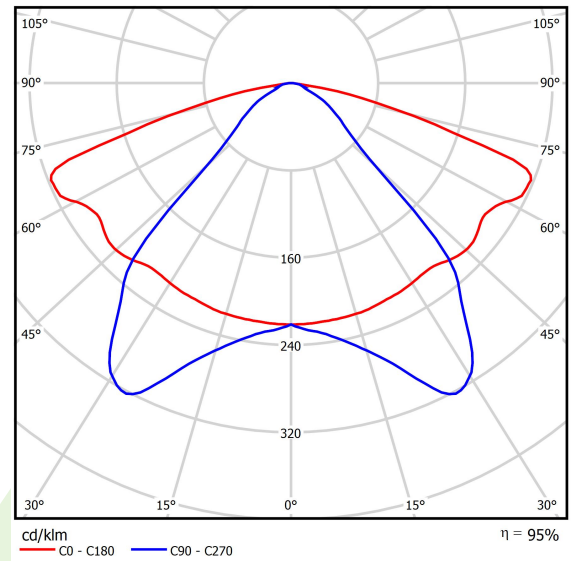

A graph of light

Accessories

Index 17ROFU311151

Name B-51 Foundations

Index 50RO4008

Name ROSA set of galvanized nuts for B-60