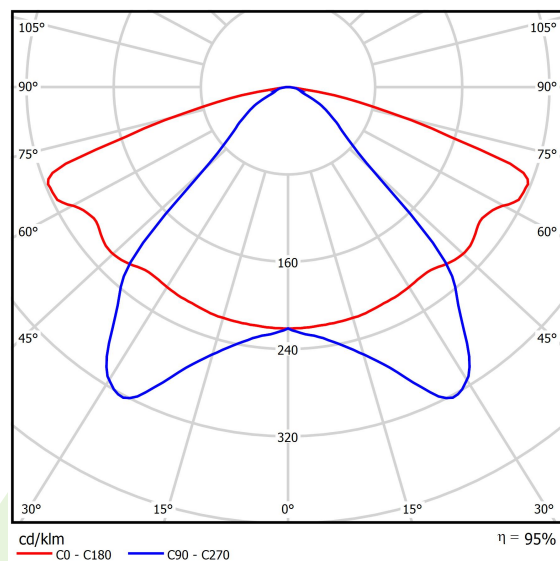

A graph of light

Accessories

Index 17ROFU311151

Name B-51 Foundations

Index 50RO4008

Name ROSA set of galvanized nuts for B-60