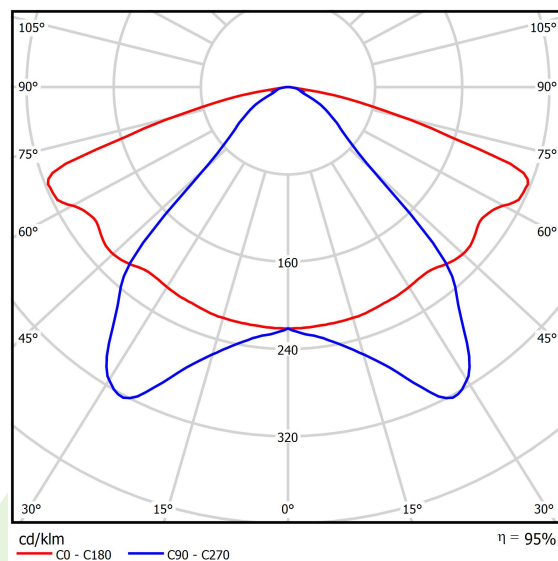

A graph of light

Accessories

Index 17ROFU311151

Name B-51 Foundations

Index 50RO4008

Name ROSA set of galvanized nuts for B-60