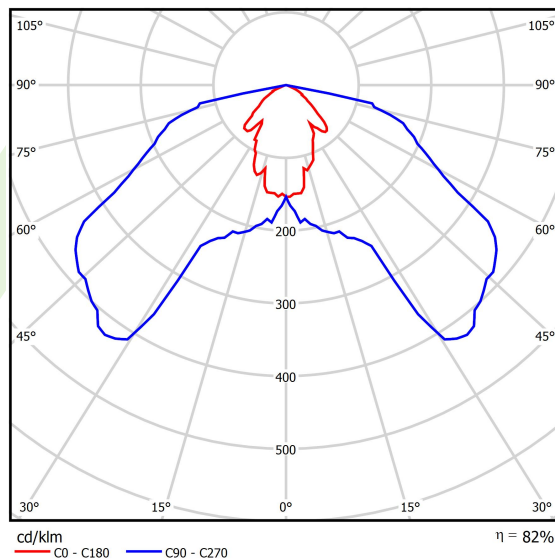

Mechanical data

Assembly	for the ground
Material	aluminum
Color	RAL 9007 (dark grey, metallic, fine structure)
Diffuser	transparent polycarbonate
Impact resistant	IK09
Dimensions [mm]	150 x 150 x 3000

A graph of light

Accessories

Index 17ROFU311150

Name B-50 Foundations