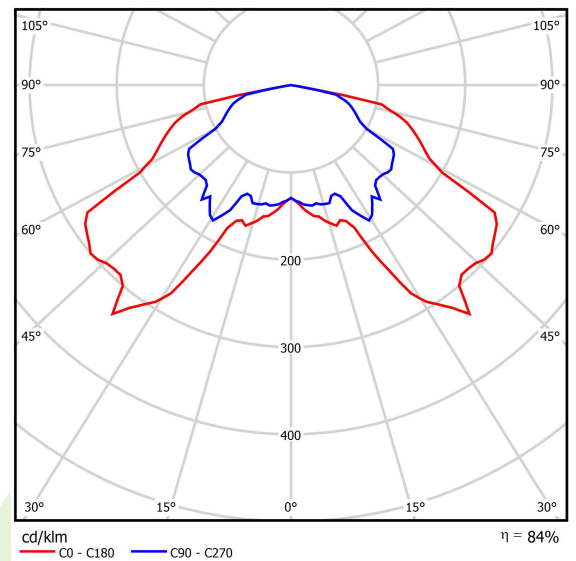

## Light and electrical data

Light source	LED
Luminous flux LED [lm]	2064
LED power [W]	20
Luminaire luminous flux [lm]	1725
Power of luminaire [W]	23
Luminaire's light efficiency [lm/W]	75
Color of the light [K]	6500
CRI	>80
SDCM (LED sources)	7
Beam angle [°]	asymmetric light distribution
Protection against electric shock	I
Protection degree	IP65
Voltage	220..240 V, 50..60 Hz
Lifetime of LED sources [h]	50000
Lx/By	L70/B50
Operating temperature range [°C]	-25 ÷ 30
Driver	standard on/off (E)
Power factor cos φ	>0,5
Circuit load capacity	20 (B10), 30 (B16), 33 (C10), 53 (C16)

## A graph of light