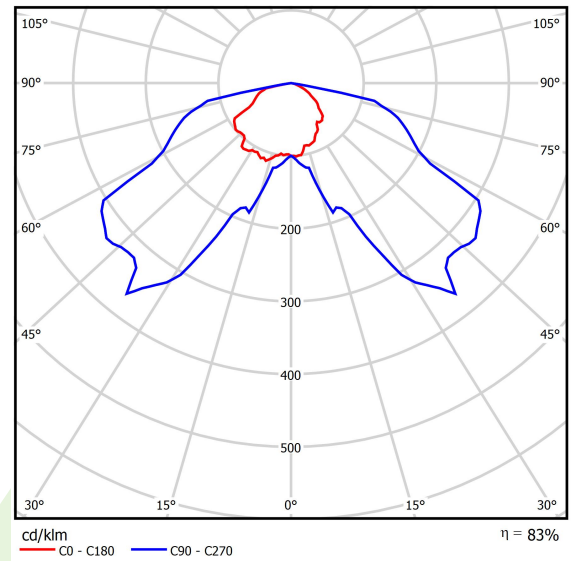

## Light and electrical data

Light source	LED
Luminous flux LED [lm]	1204
LED power [W]	12
Luminaire luminous flux [lm]	1005
Power of luminaire [W]	14
Luminaire's light efficiency [lm/W]	71,8
Color of the light [K]	6500
CRI	>80
SDCM (LED sources)	7
Beam angle [°]	asymmetric light distribution
Protection against electric shock	I
Protection degree	IP65
Voltage	220..240 V, 50..60 Hz
Lifetime of LED sources [h]	50000
Lx/By	L70/B50
Operating temperature range [°C]	-25 ÷ 30
Driver	standard on/off (E)
Power factor cos φ	>0,5
Circuit load capacity	37 (B10), 59 (B16), 61 (C10), 89 (C16)

## A graph of light