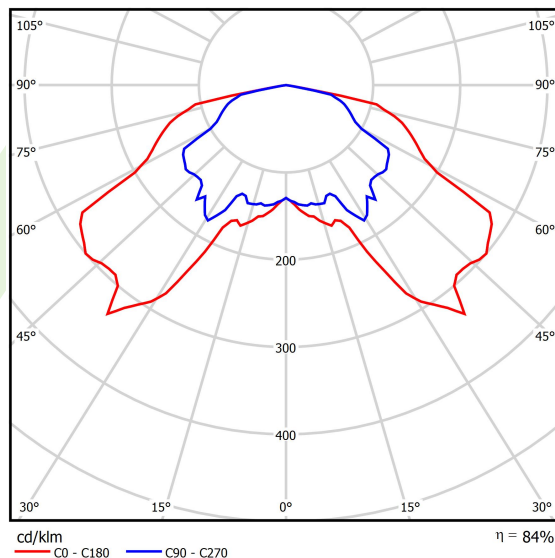

## Light and electrical data

Light source	LED
Luminous flux LED [lm]	1488
LED power [W]	20
Luminaire luminous flux [lm]	1243
Power of luminaire [W]	23
Luminaire's light efficiency [lm/W]	54
Color of the light [K]	3000
CRI	>80
Beam angle [°]	asymmetric light distribution
Protection against electric shock	I
Protection degree	IP65
Voltage	220..240 V, 50..60 Hz
Lifetime of LED sources [h]	50000
Lx/By	L70/B50
Operating temperature range [°C]	-25 ÷ 30
Driver	standard on/off (E)
Power factor cos φ	>0,5
Circuit load capacity	20 (B10), 30 (B16), 33 (C10), 53 (C16)