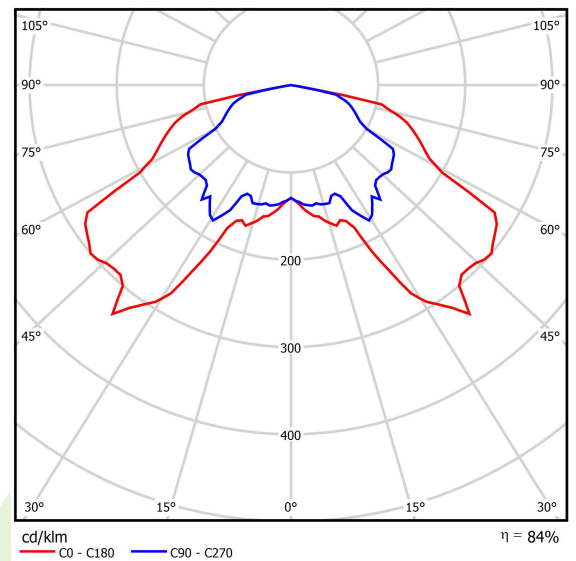

A graph of light

Accessories

Index 2TJ5782-3

Name 5782-3 Foundations RAL9007

Index 2TJ5782-4

Name 5782-4 Foundations