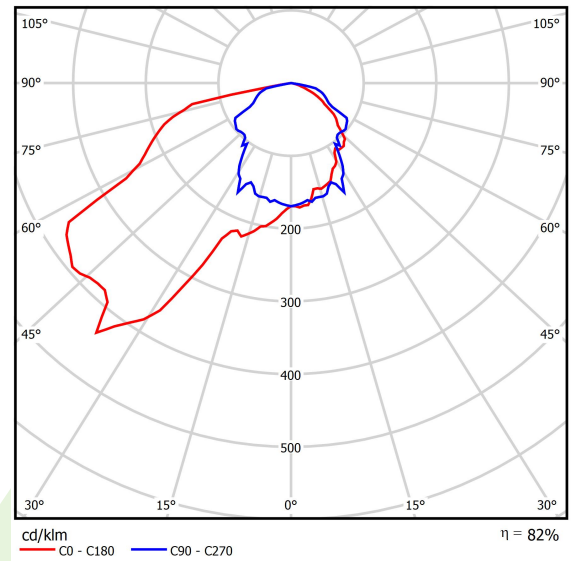

## Light and electrical data

Light source	LED
Luminous flux LED [lm]	744
LED power [W]	10
Luminaire luminous flux [lm]	613
Power of luminaire [W]	13
Luminaire's light efficiency [lm/W]	47,2
Color of the light [K]	3000
CRI	>80
SDCM (LED sources)	7
Beam angle [°]	asymmetric light distribution
Protection against electric shock	I
Protection degree	IP65
Voltage	220..240 V, 50..60 Hz
Lifetime of LED sources [h]	50000
Lx/By	L70/B50
Operating temperature range [°C]	-25 ÷ 30
Driver	standard on/off (E)
Power factor cos φ	>0,5
Circuit load capacity	37 (B10), 59 (B16), 61 (C10), 89 (C16)

## A graph of light