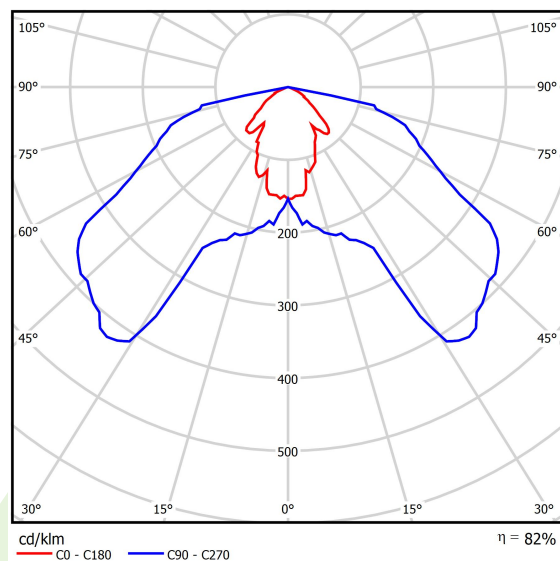

## Light and electrical data

Light source	LED
Luminous flux LED [lm]	744
LED power [W]	10
Luminaire luminous flux [lm]	610
Power of luminaire [W]	13
Luminaire's light efficiency [lm/W]	46,9
Color of the light [K]	3000
CRI	>80
SDCM (LED sources)	7
Beam angle [°]	asymmetric light distribution
Protection against electric shock	I
Protection degree	IP65
Voltage	220..240 V, 50..60 Hz
Lifetime of LED sources [h]	50000
Lx/By	L70/B50
Operating temperature range [°C]	-25 ÷ 30
Driver	standard on/off (E)
Power factor cos φ	>0,5
Circuit load capacity	37 (B10), 59 (B16), 61 (C10), 89 (C16)

## A graph of light