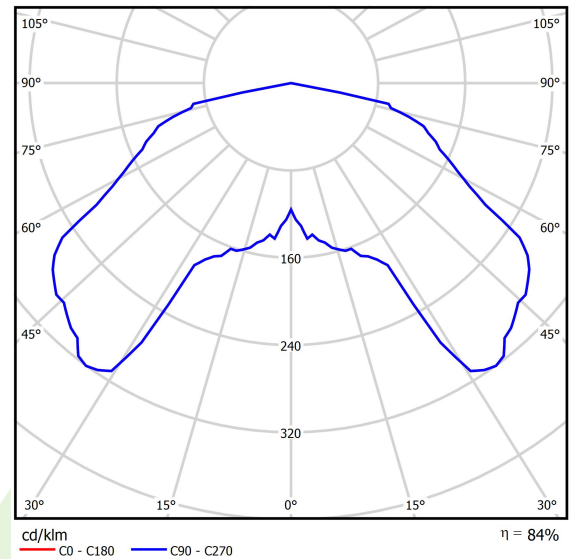

A graph of light

Accessories

Index 2TJ5782-3

Name 5782-3 Foundations RAL9007

Index 2TJ5782-4

Name 5782-4 Foundations