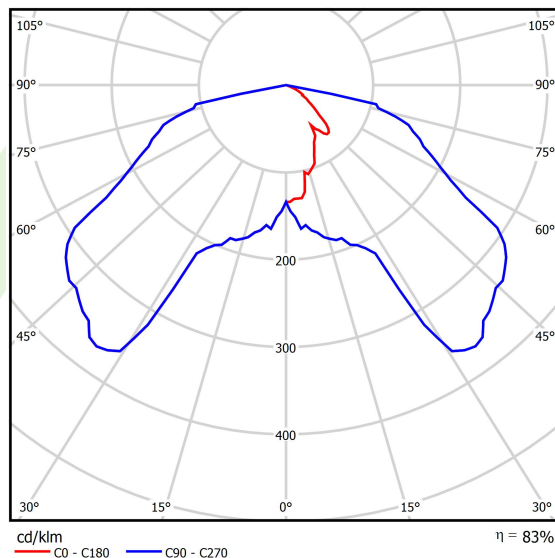

Mechanical data

Assembly	for the ground
Material	aluminum
Color	RAL 9007 (dark grey, metallic, fine structure)
Diffuser	transparent polycarbonate
Impact resistant	IK09
Dimensions [mm]	150 x 150 x 900

A graph of light

Accessories

Index 2TJ5782-3

Name 5782-3 Foundations RAL9007

Index 2TJ5782-4

Name 5782-4 Foundations