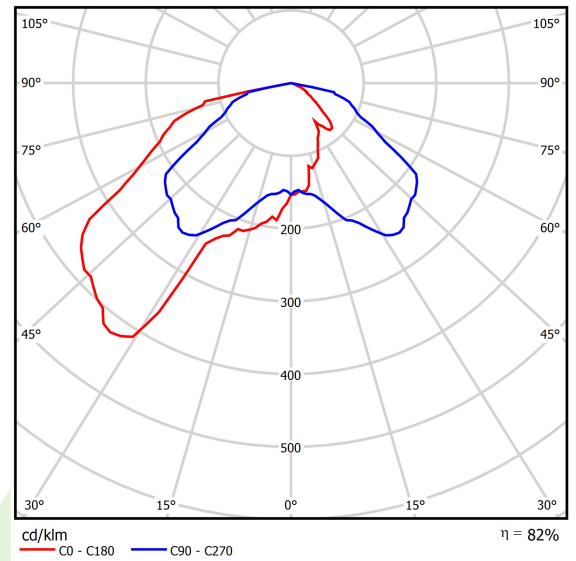

Product: KUBIK POLE 900 1/2/1/0 LED 1,7W ODB E IP65 22 3000K

Index: 19.3161.0067.22

Description

Outer luminaire to be mounted on a solid surface (concrete, sett, or substructure) equipped with highly efficient energy saving LED sources of the newest generation. Luminaire dedicated to illuminate pedestrians routes such as park alleys, parking site passages, property entrances. Its body made from aluminum which is coated by the facade powder used for outdoor activities. LED sources are placed in the upper part of the luminaire, and hidden within the construction, invisible for a potential viewer. Optical system used in the product provides asymmetric light distribution. Luminaire is hermetic (IP65) – it guarantees no dust or water penetration. It is also shockproof (IK09). Luminaire available in different colors from RAL palette upon the customer's request. Luminaire height: 300, 600, 900, 3000 and 4000 mm.

Product information

Category	Outdoor luminaires
Family	KUBIK POLE LED ODB
Name	KUBIK POLE 900 1/2/1/0 LED 1,7W ODB E IP65 22 3000K
Index	19.3161.0067.22

Light and electrical data

Light source	LED
Luminous flux LED [lm]	496
LED power [W]	5
Luminaire luminous flux [lm]	408
Power of luminaire [W]	10
Luminaire's light efficiency [lm/W]	40,8
Color of the light [K]	3000
CRI	>80
SDCM (LED sources)	7
Beam angle [°]	asymmetric light distribution
Protection against electric shock	I
Protection degree	IP65
Voltage	220..240 V, 50..60 Hz
Lifetime of LED sources [h]	50000
Lx/By	L70/B50
Operating temperature range [°C]	-25 ÷ 30
Driver	standard on/off (E)
Power factor cos φ	>0,5
Circuit load capacity	37 (B10), 59 (B16), 61 (C10), 89 (C16)

Mechanical data

Assembly	for the ground
Material	aluminum
Color	RAL 9007 (dark gray, metallic, fine structure)
Diffuser	transparent polycarbonate
Impact resistant	IK09
Dimensions [mm]	150 x 150 x 900

A graph of light