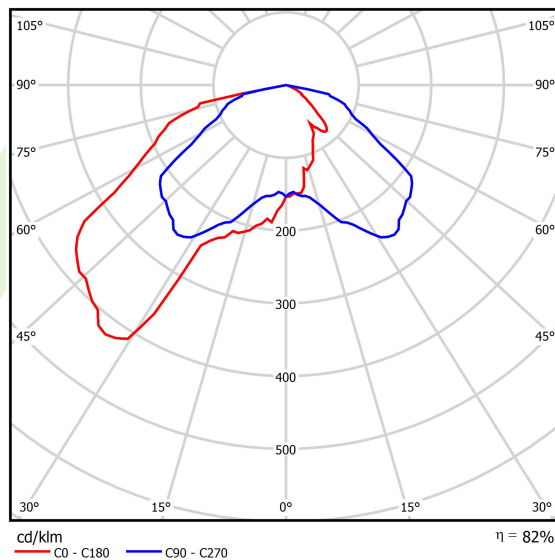

Mechanical data

Assembly	for the ground
Material	aluminum
Color	RAL 9007 (dark grey, metallic, fine structure)
Diffuser	transparent polycarbonate
Impact resistant	IK09
Dimensions [mm]	150 x 150 x 900

A graph of light

Accessories

Index 2TJ5782-3

Name 5782-3 Foundations RAL9007

Index 2TJ5782-4

Name 5782-4 Foundations