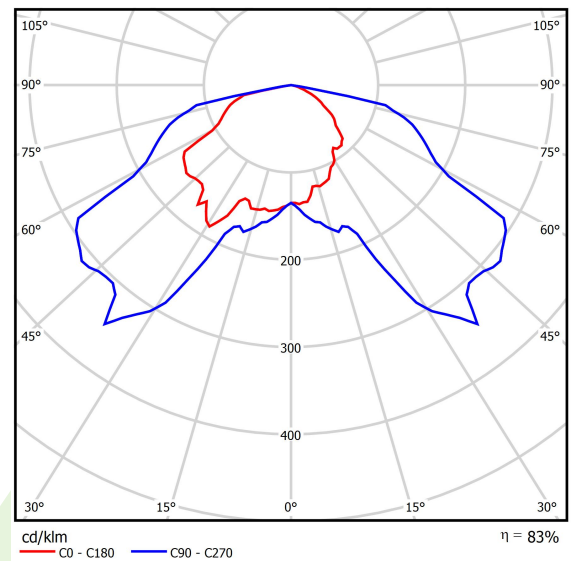

Product: KUBIK POLE 600 4/2/4/0 LED 1,7W ODB E IP65 22 6500K

Index: 19.3161.0058.22

Description

Outer luminaire to be mounted on a solid surface (concrete, sett, or substructure) equipped with highly efficient energy saving LED sources of the newest generation. Luminaire dedicated to illuminate pedestrians routes such as park alleys, parking site passages, property entrances. Its body made from aluminum which is coated by the facade powder used for outdoor activities. LED sources are placed in the upper part of the luminaire, and hidden within the construction, invisible for a potential viewer. Optical system used in the product provides asymmetric light distribution. Luminaire is hermetic (IP65) – it guarantees no dust or water penetration. It is also shockproof (IK09). Luminaire available in different colors from RAL palette upon the customer's request. Luminaire height: 300, 600, 900, 3000 and 4000 mm.

Product information

Category	Outdoor luminaires
Family	KUBIK POLE LED ODB
Name	KUBIK POLE 600 4/2/4/0 LED 1,7W ODB E IP65 22 6500K
Index	19.3161.0058.22

Light and electrical data

Light source	LED
Luminous flux LED [lm]	1720
LED power [W]	17
Luminaire luminous flux [lm]	1435
Power of luminaire [W]	21
Luminaire's light efficiency [lm/W]	68,3
Color of the light [K]	6500
CRI	>80
SDCM (LED sources)	7
Beam angle [°]	asymmetric light distribution
Protection against electric shock	I
Protection degree	IP65
Voltage	220..240 V, 50..60 Hz
Lifetime of LED sources [h]	50000
Lx/By	L70/B50
Operating temperature range [°C]	-25 ÷ 30
Driver	standard on/off (E)
Power factor cos φ	>0,5
Circuit load capacity	20 (B10), 30 (B16), 33 (C10), 53 (C16)

Mechanical data

Assembly	for the ground
Material	aluminum
Color	RAL 9007 (dark gray, metallic, fine structure)
Diffuser	transparent polycarbonate
Impact resistant	IK09
Dimensions [mm]	150 x 150 x 600

A graph of light