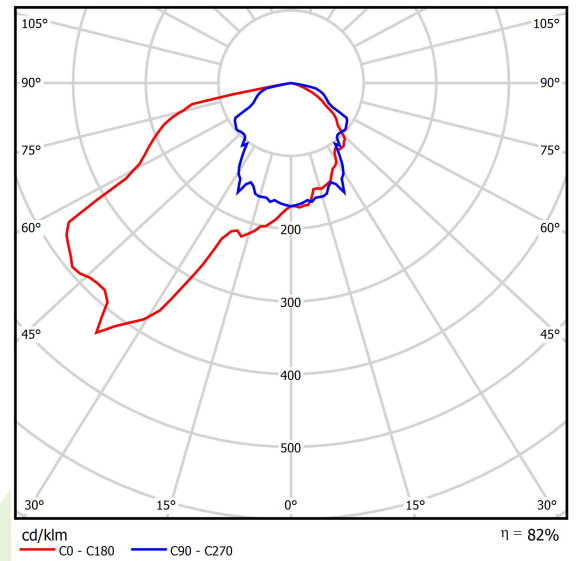

A graph of light

Accessories

Index 2TJ5782-3

Name 5782-3 Foundations RAL9007

Index 2TJ5782-4

Name 5782-4 Foundations