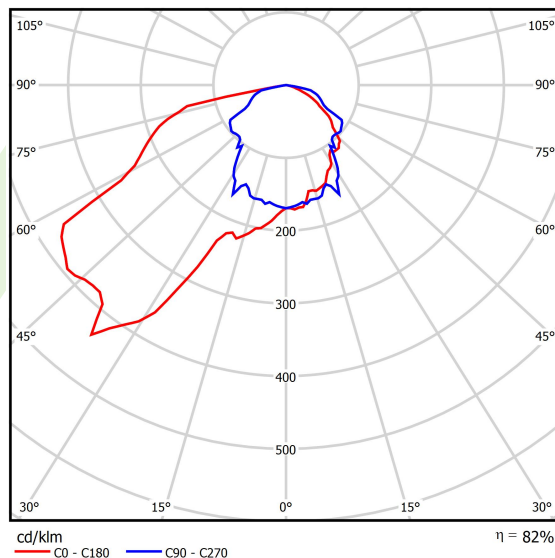

Mechanical data

Assembly	for the ground
Material	aluminum
Color	RAL 9007 (dark grey, metallic, fine structure)
Diffuser	transparent polycarbonate
Impact resistant	IK09
Weight [kg]	5,5
Dimensions [mm]	150 x 150 x 600

A graph of light

Accessories

Index 2TJ5782-3

Name 5782-3 Foundations RAL9007

Index 2TJ5782-4

Name 5782-4 Foundations