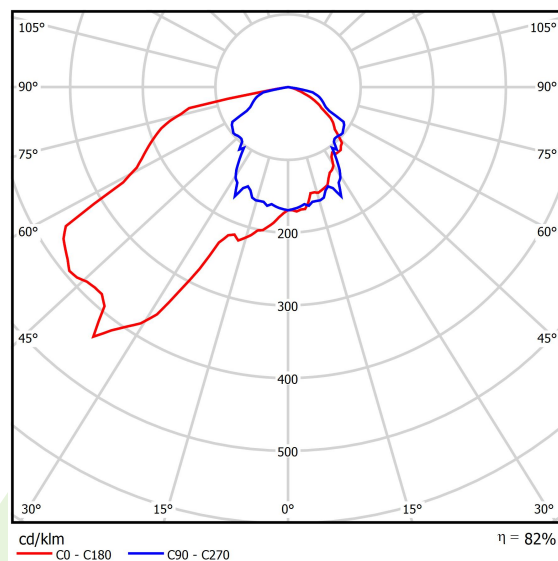

## Light and electrical data

Light source	LED
Luminous flux LED [lm]	744
LED power [W]	10
Luminaire luminous flux [lm]	613
Power of luminaire [W]	13
Luminaire's light efficiency [lm/W]	47,2
Color of the light [K]	3000
CRI	>80
SDCM (LED sources)	7
Beam angle [°]	asymmetric light distribution
Protection against electric shock	I
Protection degree	IP65
Voltage	220..240 V, 50..60 Hz
Lifetime of LED sources [h]	50000
Lx/By	L70/B50
Operating temperature range [°C]	-25 ÷ 30
Driver	standard on/off (E)
Power factor cos φ	>0,5
Circuit load capacity	37 (B10), 59 (B16), 61 (C10), 89 (C16)

## A graph of light