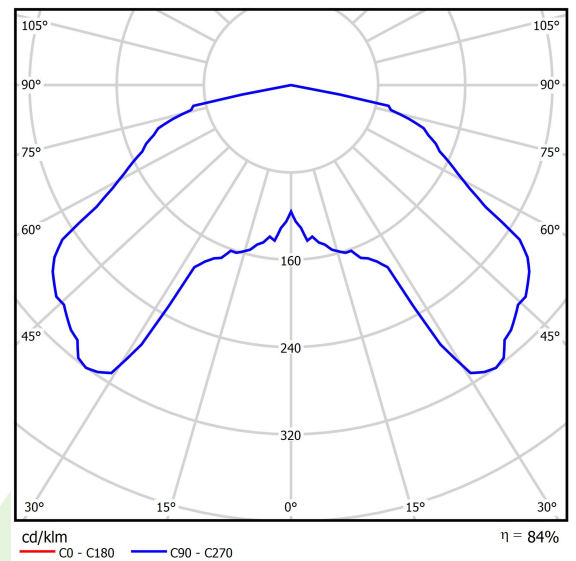

## Light and electrical data

Light source	LED
Luminous flux LED [lm]	992
LED power [W]	14
Luminaire luminous flux [lm]	828
Power of luminaire [W]	15
Luminaire's light efficiency [lm/W]	55,2
Color of the light [K]	3000
CRI	>80
SDCM (LED sources)	7
Beam angle [°]	asymmetric light distribution
Protection against electric shock	I
Protection degree	IP65
Voltage	220..240 V, 50..60 Hz
Lifetime of LED sources [h]	50000
Lx/By	L70/B50
Operating temperature range [°C]	-25 ÷ 30
Driver	standard on/off (E)
Power factor cos φ	>0,5
Circuit load capacity	37 (B10), 59 (B16), 61 (C10), 89 (C16)

## A graph of light