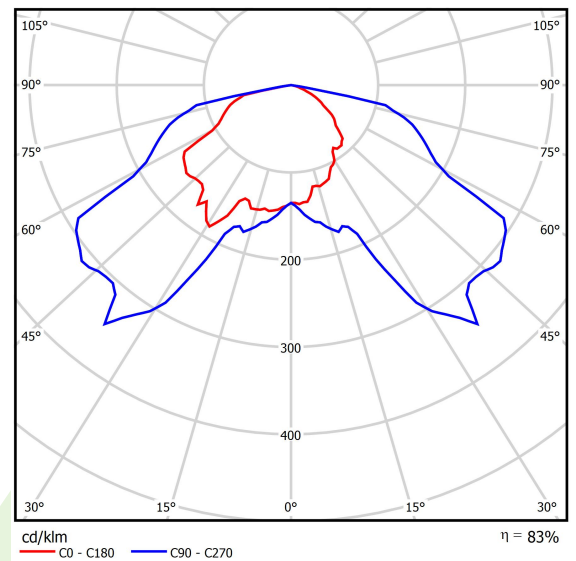

## Light and electrical data

Light source	LED
Luminous flux LED [lm]	1720
LED power [W]	17
Luminaire luminous flux [lm]	1435
Power of luminaire [W]	21
Luminaire's light efficiency [lm/W]	68,3
Color of the light [K]	6500
CRI	>80
SDCM (LED sources)	7
Beam angle [°]	asymmetric light distribution
Protection against electric shock	I
Protection degree	IP65
Voltage	220..240 V, 50..60 Hz
Lifetime of LED sources [h]	50000
Lx/By	L70/B50
Operating temperature range [°C]	-25 ÷ 30
Driver	standard on/off (E)
Power factor cos φ	>0,5
Circuit load capacity	20 (B10), 30 (B16), 33 (C10), 53 (C16)

## A graph of light