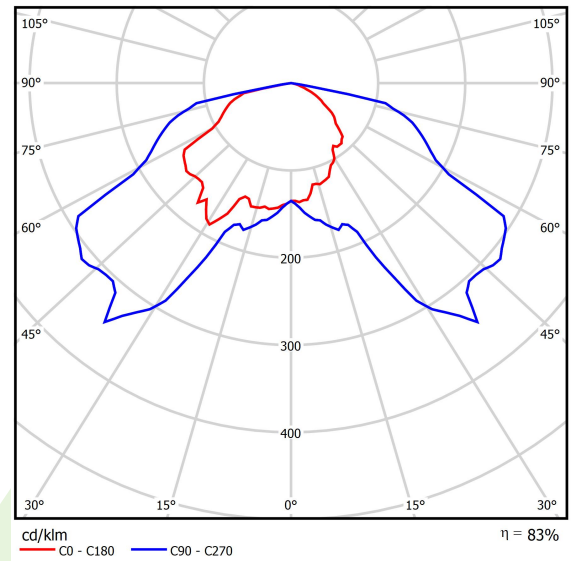

## Light and electrical data

Light source	LED
Luminous flux LED [lm]	1720
LED power [W]	17
Luminaire luminous flux [lm]	1435
Power of luminaire [W]	21
Luminaire's light efficiency [lm/W]	68,3
Color of the light [K]	6500
CRI	>80
SDCM (LED sources)	7
Beam angle [°]	asymmetric light distribution
Protection against electric shock	I
Protection degree	IP65
Voltage	220..240 V, 50..60 Hz
Lifetime of LED sources [h]	50000
Lx/By	L70/B50
Operating temperature range [°C]	-25 ÷ 30
Driver	standard on/off (E)
Power factor cos φ	>0,5
Circuit load capacity	20 (B10), 30 (B16), 33 (C10), 53 (C16)

## A graph of light