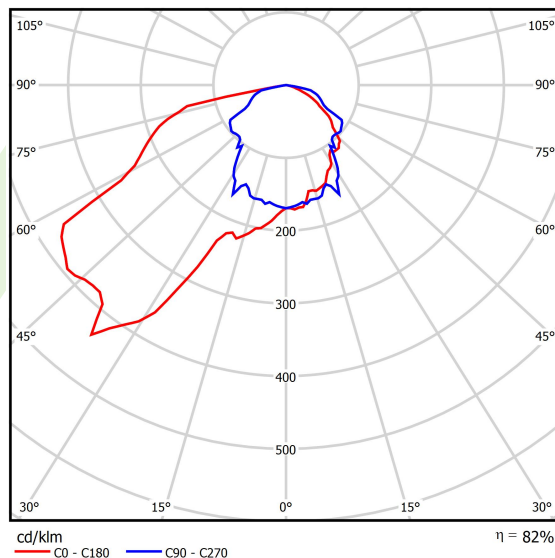

Product: KUBIK POLE 300 1/4/1/0 LED 1,7W ODB E IP65 22 6500K

Index: 19.3161.0012.22

Description

Outer luminaire to be mounted on a solid surface (concrete, sett, or substructure) equipped with highly efficient energy saving LED sources of the newest generation. Luminaire dedicated to illuminate pedestrians routes such as park alleys, parking site passages, property entrances. Its body made from aluminum which is coated by the facade powder used for outdoor activities. LED sources are placed in the upper part of the luminaire, and hidden within the construction, invisible for a potential viewer. Optical system used in the product provides asymmetric light distribution. Luminaire is hermetic (IP65) – it guarantees no dust or water penetration. It is also shockproof (IK09). Luminaire available in different colors from RAL palette upon the customer's request. Luminaire height: 300, 600, 900, 3000 and 4000 mm.

Product information

Category	Outdoor luminaires
Family	KUBIK POLE LED ODB
Name	KUBIK POLE 300 1/4/1/0 LED 1,7W ODB E IP65 22 6500K
Index	19.3161.0012.22
EAN	5901867477569

Light and electrical data

Light source	LED
Luminous flux LED [lm]	1032
LED power [W]	10
Luminaire luminous flux [lm]	851
Power of luminaire [W]	13
Luminaire's light efficiency [lm/W]	65,5
Color of the light [K]	6500
CRI	>80
Beam angle [°]	asymmetric light distribution
Protection against electric shock	I
Protection degree	IP65
Voltage	220..240 V, 50..60 Hz
Lifetime of LED sources [h]	50000
Lx/By	L70/B50
Operating temperature range [°C]	-25 ÷ 30
Driver	standard on/off (E)
Power factor cos φ	>0,5
Circuit load capacity	37 (B10), 59 (B16), 61 (C10), 89 (C16)

Mechanical data

Assembly	for the ground
Material	aluminum
Color	RAL 9007 (dark grey, metallic, fine structure)
Diffuser	transparent polycarbonate
Impact resistant	IK09
Dimensions [mm]	150 x 150 x 300

A graph of light