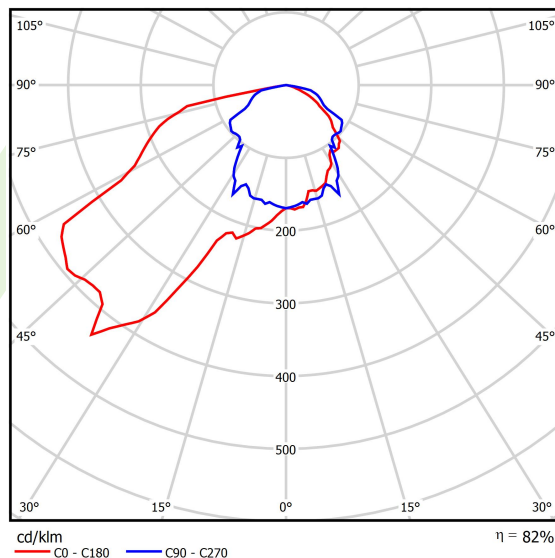

Mechanical data

Assembly	for the ground
Material	aluminum
Color	RAL 9007 (dark grey, metallic, fine structure)
Diffuser	transparent polycarbonate
Impact resistant	IK09
Dimensions [mm]	150 x 150 x 300

A graph of light

Accessories

Index 2TJ5782-3

Name 5782-3 Foundations RAL9007

Index 2TJ5782-4

Name 5782-4 Foundations