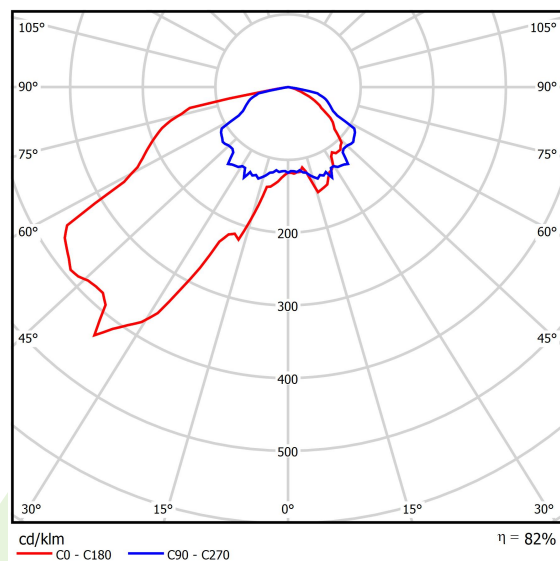

Product: KUBIK POLE 300 1/3/1/0 LED 1,7W ODB E IP65 22 6500K

Index: 19.3161.0010.22

Description

Outer luminaire to be mounted on a solid surface (concrete, sett, or substructure) equipped with highly efficient energy saving LED sources of the newest generation. Luminaire dedicated to illuminate pedestrians routes such as park alleys, parking site passages, property entrances. Its body made from aluminum which is coated by the facade powder used for outdoor activities. LED sources are placed in the upper part of the luminaire, and hidden within the construction, invisible for a potential viewer. Optical system used in the product provides asymmetric light distribution. Luminaire is hermetic (IP65) – it guarantees no dust or water penetration. It is also shockproof (IK09). Luminaire available in different colors from RAL palette upon the customer's request. Luminaire height: 300, 600, 900, 3000 and 4000 mm.

Product information

Category	Outdoor luminaires
Family	KUBIK POLE LED ODB
Name	KUBIK POLE 300 1/3/1/0 LED 1,7W ODB E IP65 22 6500K
Index	19.3161.0010.22

Light and electrical data

Light source	LED
Luminous flux LED [lm]	860
LED power [W]	9
Luminaire luminous flux [lm]	709
Power of luminaire [W]	12
Luminaire's light efficiency [lm/W]	59,1
Color of the light [K]	6500
CRI	>80
SDCM (LED sources)	7
Beam angle [°]	asymmetric light distribution
Protection against electric shock	I
Protection degree	IP65
Voltage	220..240 V, 50..60 Hz
Lifetime of LED sources [h]	50000
Lx/By	L70/B50
Operating temperature range [°C]	-25 ÷ 30
Driver	standard on/off (E)
Power factor cos φ	>0,5
Circuit load capacity	37 (B10), 59 (B16), 61 (C10), 89 (C16)

Mechanical data

Assembly	for the ground
Material	aluminum
Color	RAL 9007 (dark gray, metallic, fine structure)
Diffuser	transparent polycarbonate
Impact resistant	IK09
Dimensions [mm]	150 x 150 x 300

A graph of light