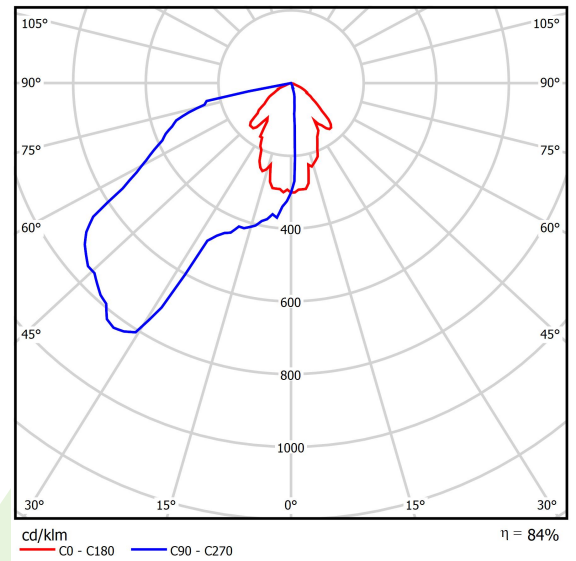

Product: KUBIK POLE 300 0/2/0/0 LED 1,7W ODB E IP65 22 3000K

Index: 19.3161.0001.22

Description

Outer luminaire to be mounted on a solid surface (concrete, sett, or substructure) equipped with highly efficient energy saving LED sources of the newest generation. Luminaire dedicated to illuminate pedestrians routes such as park alleys, parking site passages, property entrances. Its body made from aluminum which is coated by the facade powder used for outdoor activities. LED sources are placed in the upper part of the luminaire, and hidden within the construction, invisible for a potential viewer. Optical system used in the product provides asymmetric light distribution. Luminaire is hermetic (IP65) – it guarantees no dust or water penetration. It is also shockproof (IK09). Luminaire available in different colors from RAL palette upon the customer's request. Luminaire height: 300, 600, 900, 3000 and 4000 mm.

Product information

Category	Outdoor luminaires
Family	KUBIK POLE LED ODB
Name	KUBIK POLE 300 0/2/0/0 LED 1,7W ODB E IP65 22 3000K
Index	19.3161.0001.22

Light and electrical data

Light source	LED
Luminous flux LED [lm]	248
LED power [W]	3
Luminaire luminous flux [lm]	209
Power of luminaire [W]	5
Luminaire's light efficiency [lm/W]	41,8
Color of the light [K]	3000
CRI	>80
SDCM (LED sources)	7
Beam angle [°]	asymmetric light distribution
Protection against electric shock	I
Protection degree	IP65
Voltage	220..240 V, 50..60 Hz
Lifetime of LED sources [h]	50000
Lx/By	L70/B50
Operating temperature range [°C]	-25 ÷ 30
Driver	standard on/off (E)
Power factor cos φ	>0,5
Circuit load capacity	80 (B10), 157 (B16), 265 (C10), 317 (C16)

Mechanical data

Assembly	for the ground
Material	aluminum
Color	RAL 9007 (dark gray, metallic, fine structure)
Diffuser	transparent polycarbonate
Impact resistant	IK09
Dimensions [mm]	150 x 150 x 300

A graph of light