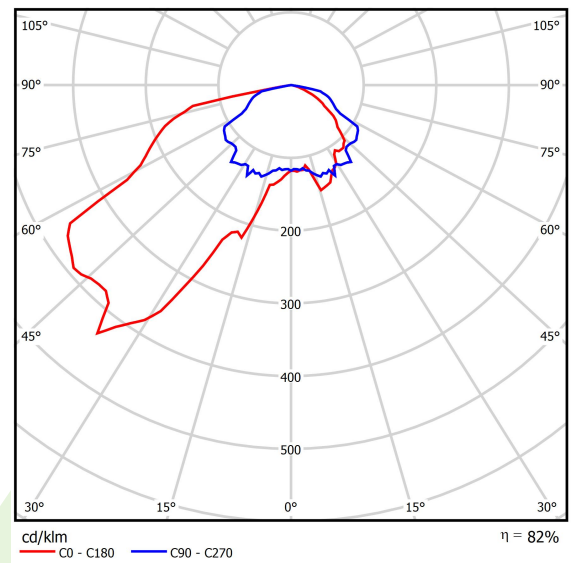

## Light and electrical data

Light source	LED
Luminous flux LED [lm]	620
LED power [W]	9
Luminaire luminous flux [lm]	511
Power of luminaire [W]	12
Luminaire's light efficiency [lm/W]	42,6
Color of the light [K]	3000
CRI	>80
SDCM (LED sources)	7
Beam angle [°]	asymmetric light distribution
Protection against electric shock	I
Protection degree	IP65
Voltage	220..240 V, 50..60 Hz
Lifetime of LED sources [h]	50000
Lx/By	L70/B50
Operating temperature range [°C]	-25 ÷ 30
Driver	standard on/off (E)
Power factor cos φ	>0,5
Circuit load capacity	37 (B10), 59 (B16), 61 (C10), 89 (C16)

## A graph of light