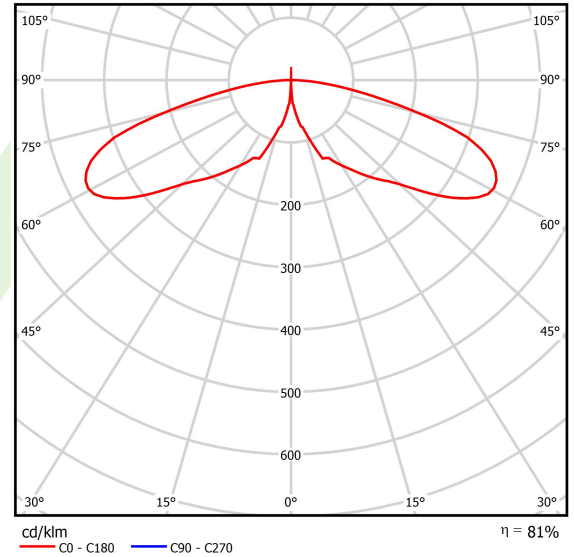

Product: KUBIK POLE 4000 3/0/3/0 LED 1,7W E IP65 22 6500K

Index: 19.3160.0140.22

Description

Outdoor luminaire for assembling on a hardened surface (concrete, sett, or basement) equipped with the highly effective power saving LED sources of the newest generation. It is dedicated to illuminate pedestrian routes such as park alleys, parking spaces communication routes, estate entrances. Luminaire body coated with facade paint dedicated for outdoor usage, light sources placed in upper part of the luminaire with the asymmetric lens providing illumination of the area. IP65 hermetic luminaire, IK09 strike resistant. Luminaire available in variety of colors from RAL color palette upon the clients request. Luminaire height: 300, 600, 900, 3000 and 4000 mm.

Product information

Category	Outdoor luminaires
Family	KUBIK POLE LED
Name	KUBIK POLE 4000 3/0/3/0 LED 1,7W E IP65 22 6500K
Index	19.3160.0140.22
EAN	5901867477347

Light and electrical data

Light source	LED
Luminous flux LED [lm]	1032
LED power [W]	10
Luminaire luminous flux [lm]	835
Power of luminaire [W]	13
Luminaire's light efficiency [lm/W]	64,2
Color of the light [K]	6500
CRI	>80
Beam angle [°]	asymmetric light distribution
Protection against electric shock	I
Protection degree	IP65
Voltage	220..240 V, 50..60 Hz
Lifetime of LED sources [h]	50000
Lx/By	L70/B50
Operating temperature range [°C]	-25 ÷ 30
Driver	standard on/off (E)
Power factor cos φ	>0,5
Circuit load capacity	37 (B10), 59 (B16), 61 (C10), 89 (C16)

Mechanical data

Assembly	for the ground
Material	aluminum
Color	RAL 9007 (dark grey, metallic, fine structure)
Diffuser	transparent polycarbonate
Impact resistant	IK09
Dimensions [mm]	150 x 150 x 4000

A graph of light