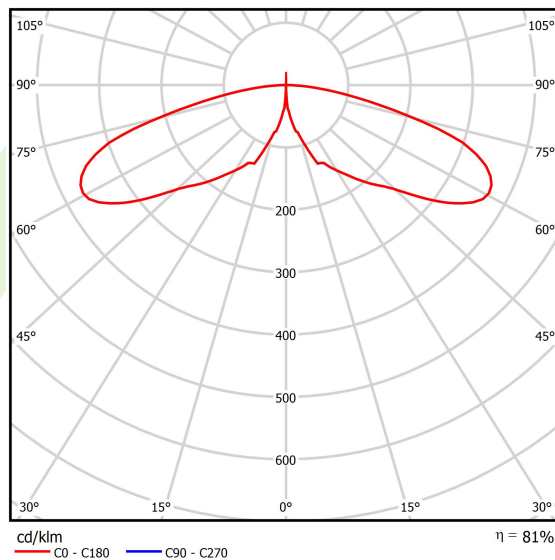

Product: KUBIK POLE 4000 4/0/4/0 LED 1,7W E IP65 22 6500K

Index: 19.3160.0146.22

Description

Outdoor luminaire for assembling on a hardened surface (concrete, sett, or basement) equipped with the highly effective power saving LED sources of the newest generation. It is dedicated to illuminate pedestrian routes such as park alleys, parking spaces communication routes, estate entrances. Luminaire body coated with facade paint dedicated for outdoor usage, light sources placed in upper part of the luminaire with the asymmetric lens providing illumination of the area. IP65 hermetic luminaire, IK09 strike resistant. Luminaire available in variety of colors from RAL color palette upon the clients request. Luminaire height: 300, 600, 900, 3000 and 4000 mm.

Product information

Category	Outdoor luminaires
Family	KUBIK POLE LED
Name	KUBIK POLE 4000 4/0/4/0 LED 1,7W E IP65 22 6500K
Index	19.3160.0146.22
EAN	5901867477408

Light and electrical data

Light source	LED
Luminous flux LED [lm]	1376
LED power [W]	14
Luminaire luminous flux [lm]	1113
Power of luminaire [W]	15
Luminaire's light efficiency [lm/W]	74,2
Color of the light [K]	6500
CRI	>80
Beam angle [°]	asymmetric light distribution
Protection against electric shock	I
Protection degree	IP65
Voltage	220..240 V, 50..60 Hz
Lifetime of LED sources [h]	50000
Lx/By	L70/B50
Operating temperature range [°C]	-25 ÷ 30
Driver	standard on/off (E)
Power factor cos φ	>0,5
Circuit load capacity	37 (B10), 59 (B16), 61 (C10), 89 (C16)

Mechanical data

Assembly	for the ground
Material	aluminum
Color	RAL 9007 (dark grey, metallic, fine structure)
Diffuser	transparent polycarbonate
Impact resistant	IK09
Dimensions [mm]	150 x 150 x 4000

A graph of light