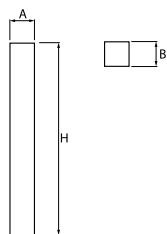

Product information

Category	Outdoor luminaires
Family	KUBIK POLE LED
Name	KUBIK POLE 4000 4/0/4/0 LED 1,7W E IP65 22 6500K
Index	19.3160.0146.22
EAN	5901867477408

Light and electrical data

Light source	LED
Luminous flux LED [lm]	1376
LED power [W]	14
Luminaire luminous flux [lm]	1113
Power of luminaire [W]	15
Luminaire's light efficiency [lm/W]	74,2
Color of the light [K]	6500
CRI	>80
Beam angle [°]	asymmetric light distribution
Protection against electric shock	I
Protection degree	IP65
Voltage	220..240 V, 50..60 Hz
Lifetime of LED sources [h]	50000
Lx/By	L70/B50
Operating temperature range [°C]	-25 ÷ 30
Driver	standard on/off (E)
Power factor cos φ	>0,5
Circuit load capacity	37 (B10), 59 (B16), 61 (C10), 89 (C16)

Mechanical data

Assembly	for the ground
Material	aluminum
Color	RAL 9007 (dark grey, metallic, fine structure)
Diffuser	transparent polycarbonate
Impact resistant	IK09
Dimensions [mm]	150 x 150 x 4000

A graph of light