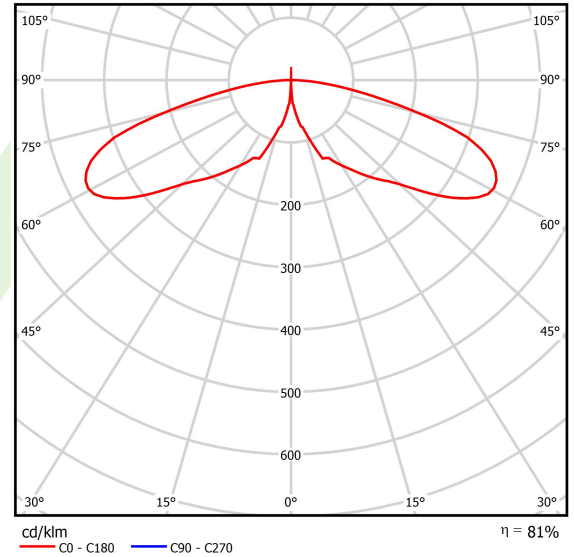

Product: KUBIK POLE 4000 4/0/4/0 LED 1,7W E IP65 22 6500K

Index: 19.3160.0146.22

Description

Outdoor luminaire for assembling on a hardened surface (concrete, sett, or basement) equipped with the highly effective power saving LED sources of the newest generation. It is dedicated to illuminate pedestrian routes such as park alleys, parking spaces communication routes, estate entrances. Luminaire body coated with facade paint dedicated for outdoor usage, light sources placed in upper part of the luminaire with the asymmetric lens providing illumination of the area. IP65 hermetic luminaire, IK09 strike resistant. Luminaire available in variety of colors from RAL color palette upon the clients request. Luminaire height: 300, 600, 900, 3000 and 4000 mm.

Product information

Category	Outdoor luminaires
Family	KUBIK POLE LED
Name	KUBIK POLE 4000 4/0/4/0 LED 1,7W E IP65 22 6500K
Index	19.3160.0146.22
EAN	5901867477408

Light and electrical data

Light source	LED
Luminous flux LED [lm]	1376
LED power [W]	14
Luminaire luminous flux [lm]	1113
Power of luminaire [W]	15
Luminaire's light efficiency [lm/W]	74,2
Color of the light [K]	6500
CRI	>80
Beam angle [°]	asymmetric light distribution
Protection against electric shock	I
Protection degree	IP65
Voltage	220..240 V, 50..60 Hz
Lifetime of LED sources [h]	50000
Lx/By	L70/B50
Operating temperature range [°C]	-25 ÷ 30
Driver	standard on/off (E)
Power factor cos φ	>0,5
Circuit load capacity	37 (B10), 59 (B16), 61 (C10), 89 (C16)

Mechanical data

Assembly	for the ground
Material	aluminum
Color	RAL 9007 (dark grey, metallic, fine structure)
Diffuser	transparent polycarbonate
Impact resistant	IK09
Dimensions [mm]	150 x 150 x 4000

A graph of light