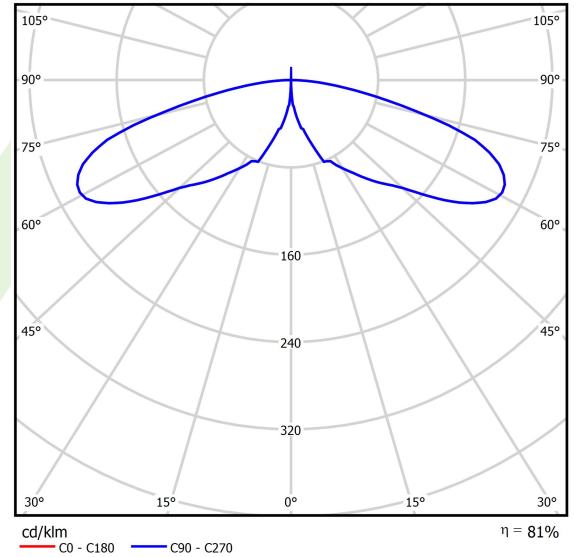

Product information

Category	Outdoor luminaires
Family	KUBIK POLE LED
Name	KUBIK POLE 4000 3/3/3/3 LED 1,7W E IP65 22 6500K
Index	19.3160.0144.22
EAN	5901867477385

Light and electrical data

Light source	LED
Luminous flux LED [lm]	2064
LED power [W]	20
Luminaire luminous flux [lm]	1679
Power of luminaire [W]	23
Luminaire's light efficiency [lm/W]	73
Color of the light [K]	6500
CRI	>80
Beam angle [°]	asymmetric light distribution
Protection against electric shock	I
Protection degree	IP65
Voltage	220..240 V, 50..60 Hz
Lifetime of LED sources [h]	50000
Lx/By	L70/B50
Operating temperature range [°C]	-25 ÷ 30
Driver	standard on/off (E)
Power factor cos φ	>0,5
Circuit load capacity	20 (B10), 30 (B16), 33 (C10), 53 (C16)

Mechanical data

Assembly	for the ground
Material	aluminum
Color	RAL 9007 (dark grey, metallic, fine structure)
Diffuser	transparent polycarbonate
Impact resistant	IK09
Dimensions [mm]	150 x 150 x 4000

A graph of light